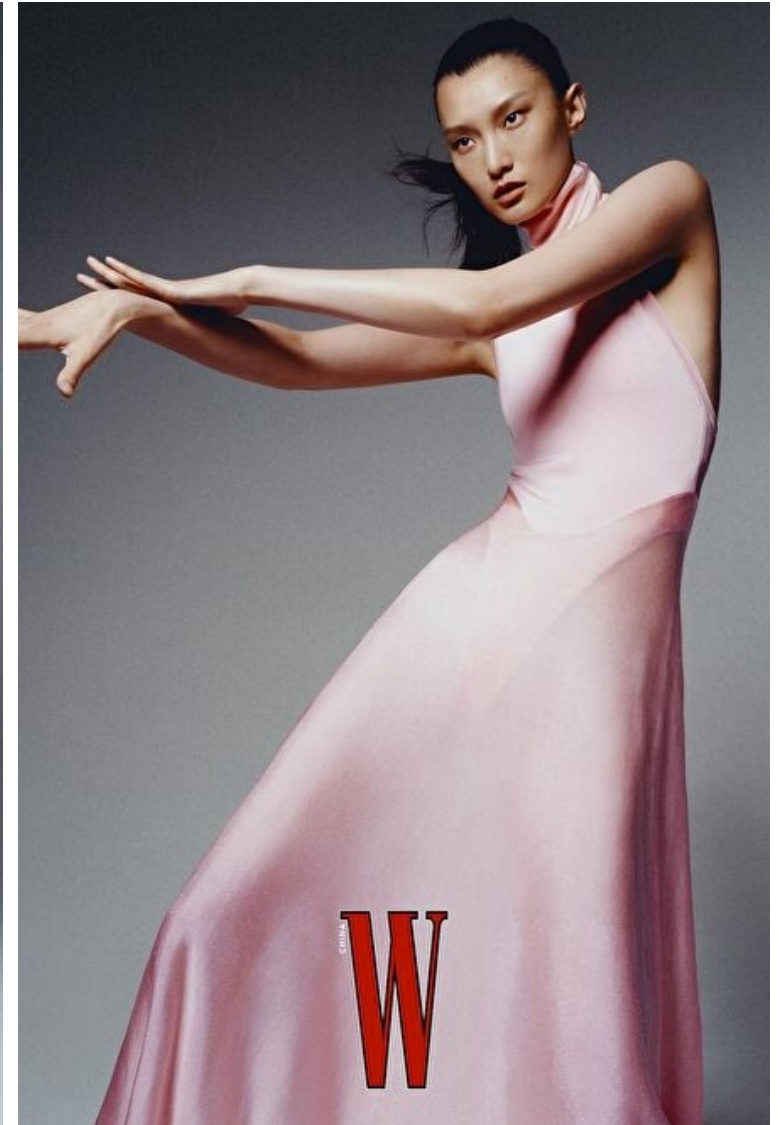

CHUNJIE LIU

Height 178cm / 5' 10.0"

Bust 75cm / 29.5"

Hips 86cm / 34"

Waist 60cm / 23.5"

Shoes EU/US/UK 40 / 9 / 7

Hair Black

Eyes Brown