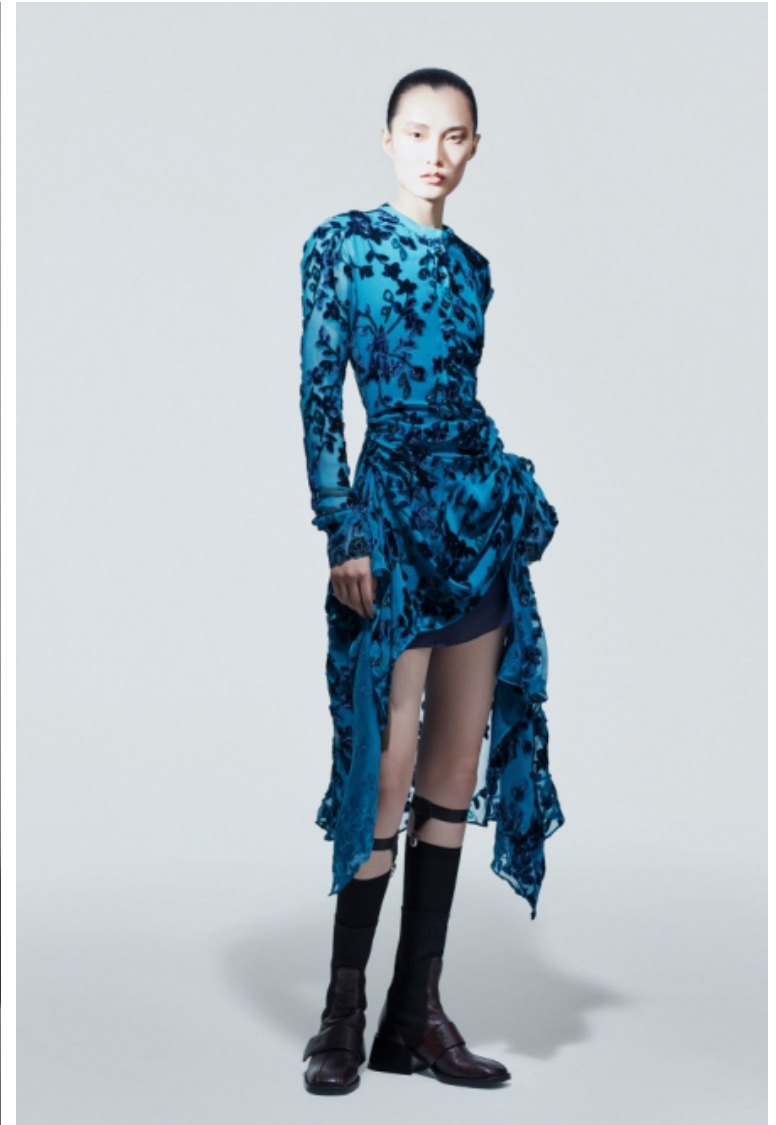

CHUNJIE LIU

Height 178cm / 5' 10.0"

Bust 75cm / 29.5"

Hips 86cm / 34"

Waist 60cm / 23.5"

Shoes EU/US/UK 40 / 9 / 7

Hair Black

Eyes Brown