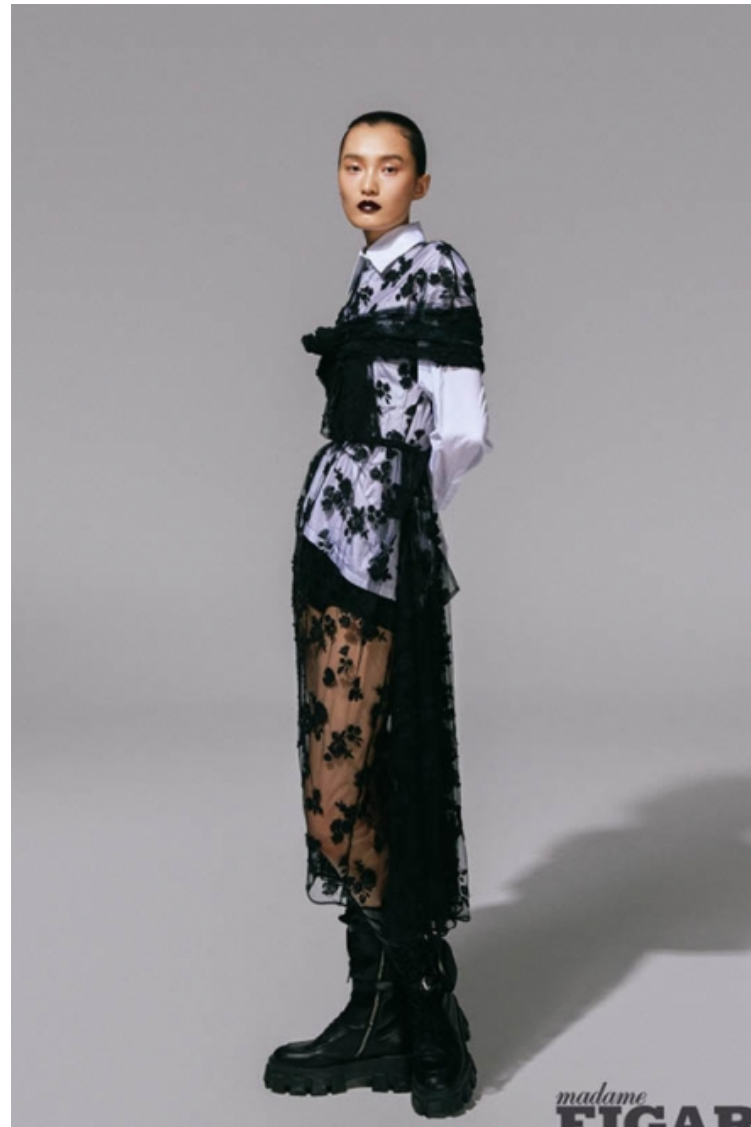

CHUNJIE LIU

Height 178cm / 5' 10.0"

Bust 75cm / 29.5"

Hips 86cm / 34"

Waist 60cm / 23.5"

Shoes EU/US/UK 40 / 9 / 7

Hair Black

Eyes Brown