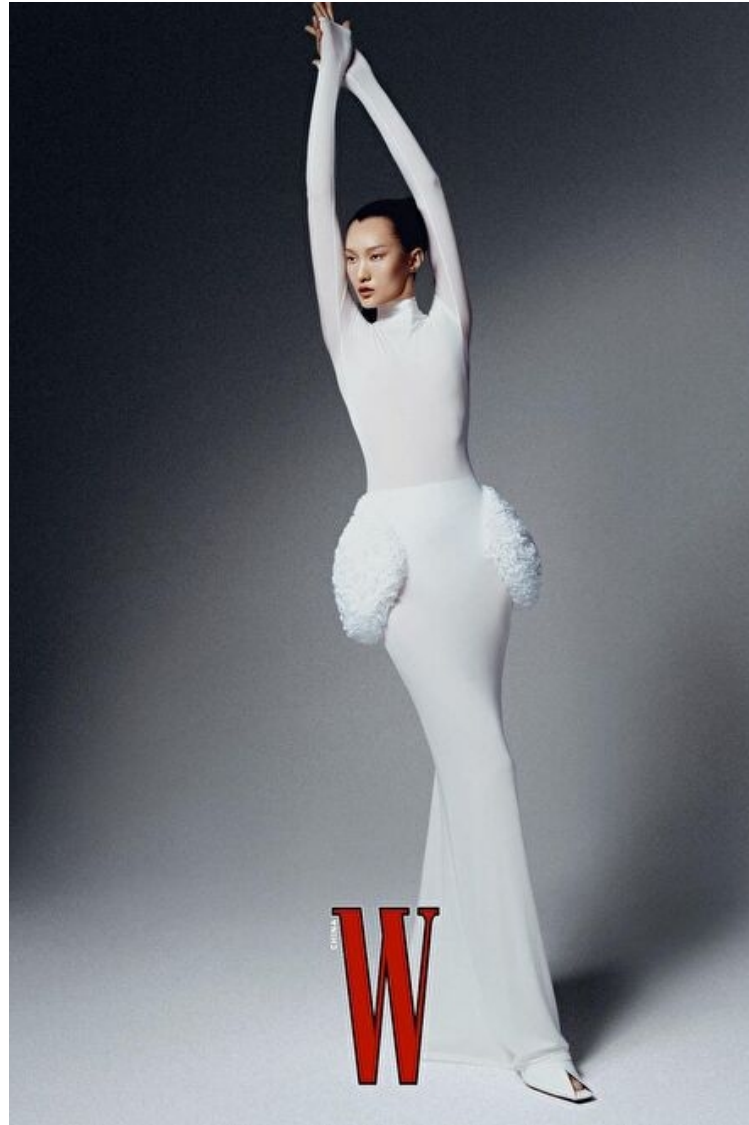

CHUNJIE LIU

Height 178cm / 5' 10.0"

Bust 75cm / 29.5"

Hips 86cm / 34"

Waist 60cm / 23.5"

Shoes EU/US/UK 40 / 9 / 7

Hair Black

Eyes Brown