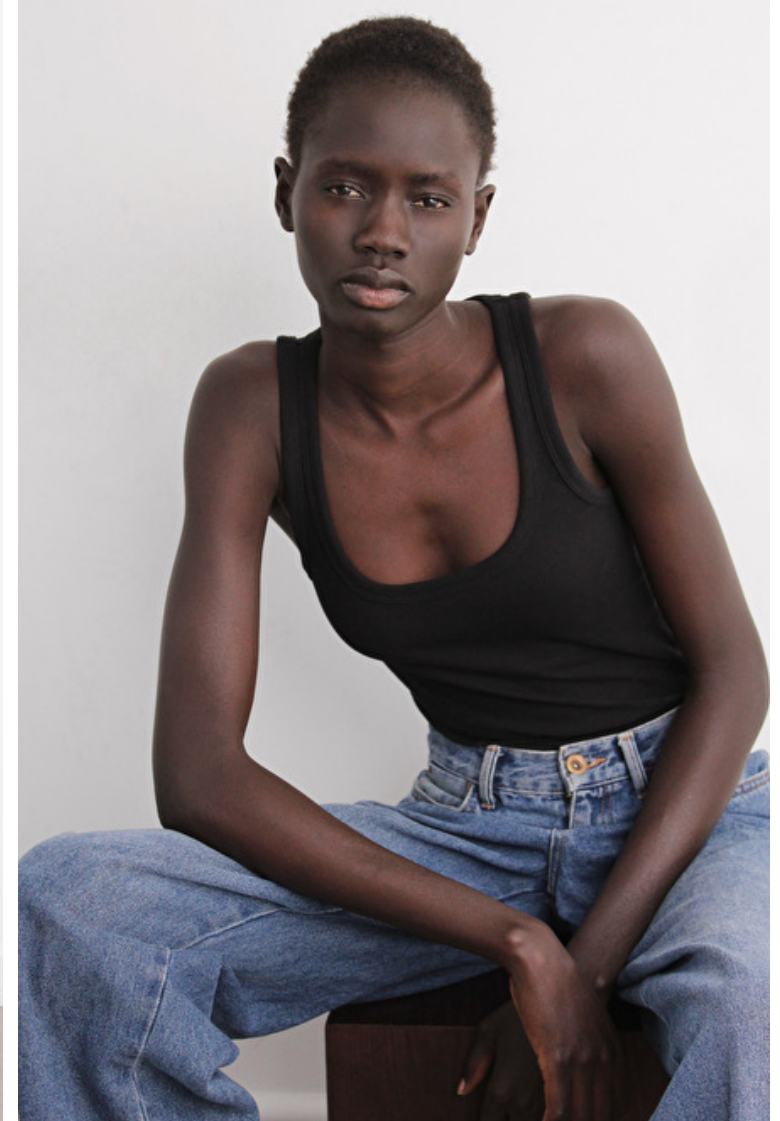

Chol

Height 178cm / 5' 10.0"

Bust 78cm / 30.5"

Waist 60cm / 23.5"

Hips 84cm / 33"

Shoes EU/US/UK 39 / 8 / 6

Eyes Brown

Hair Brown