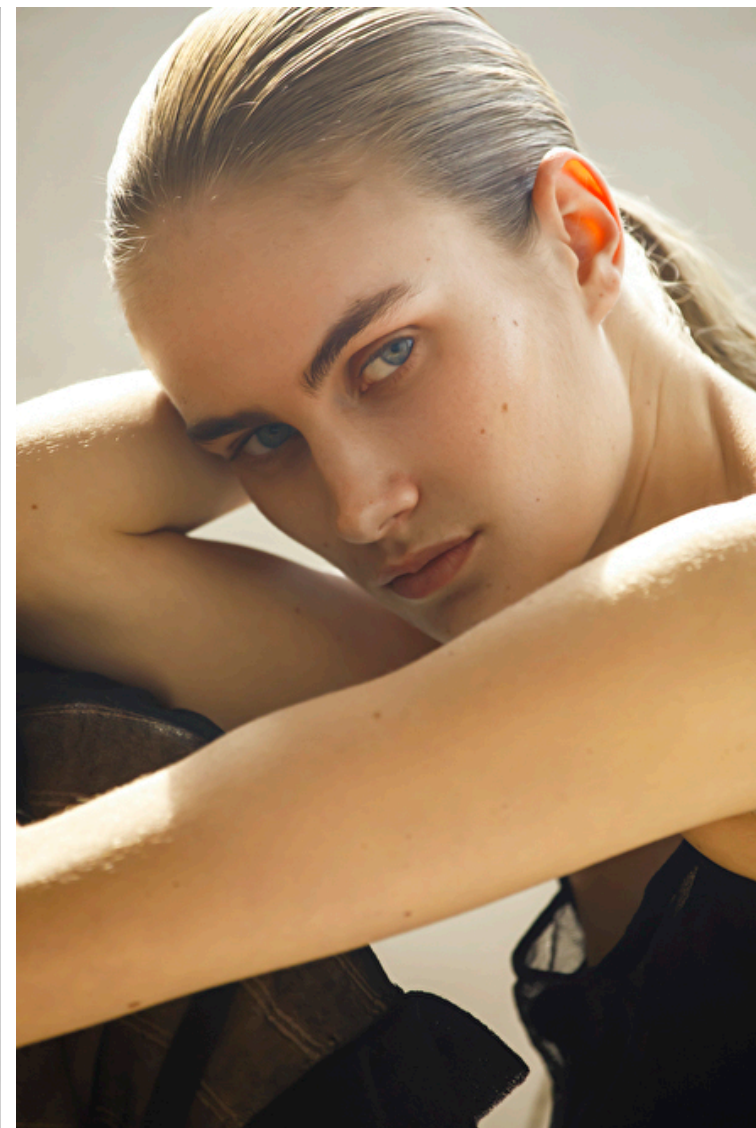

CICELY ROSE

Height 178cm / 5' 10.0"

Bust 81cm / 32"

Cup B

Hips 89cm / 35"

Waist 61cm / 24"

Shoes EU/US/UK 38 / 7.5 / 5

Size EU/US 36 / 6

Hair Blond

Hair length 8

Eyes Blue