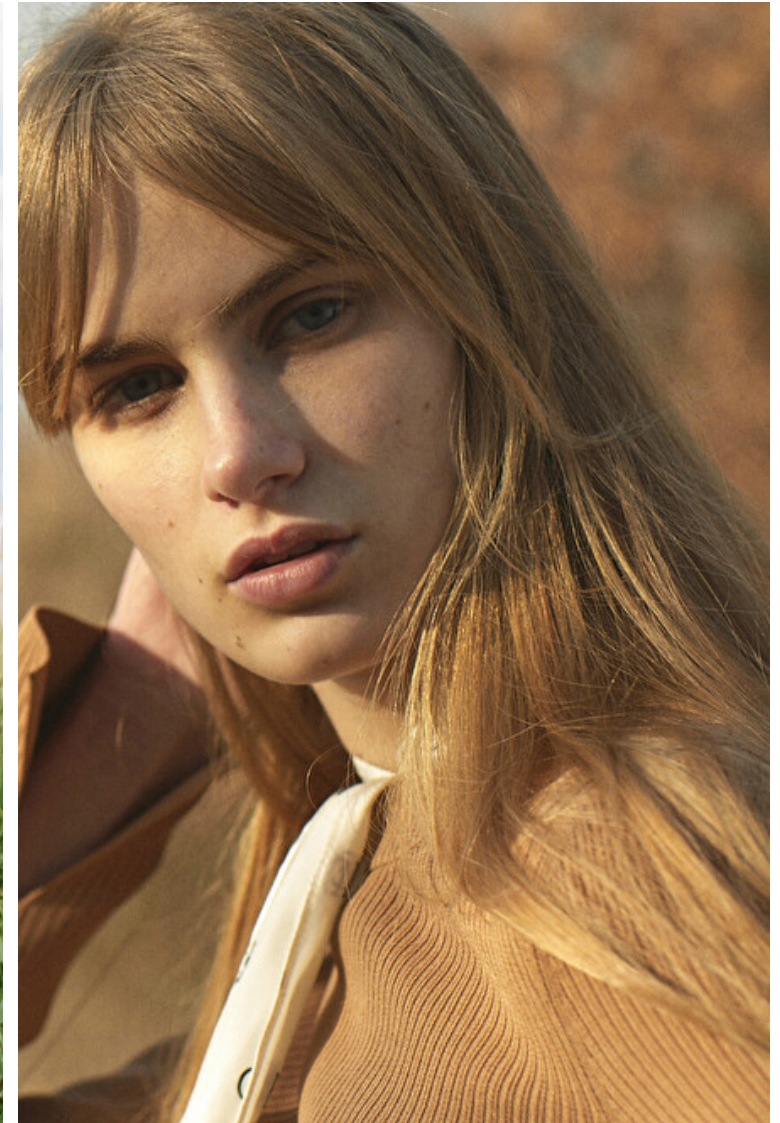

CICELY ROSE

Height 178cm / 5' 10.0"

Bust 81cm / 32"

Cup B

Hips 89cm / 35"

Waist 61cm / 24"

Shoes EU/US/UK 38 / 7.5 / 5

Size EU/US 36 / 6

Hair Blond

Hair length 8

Eyes Blue