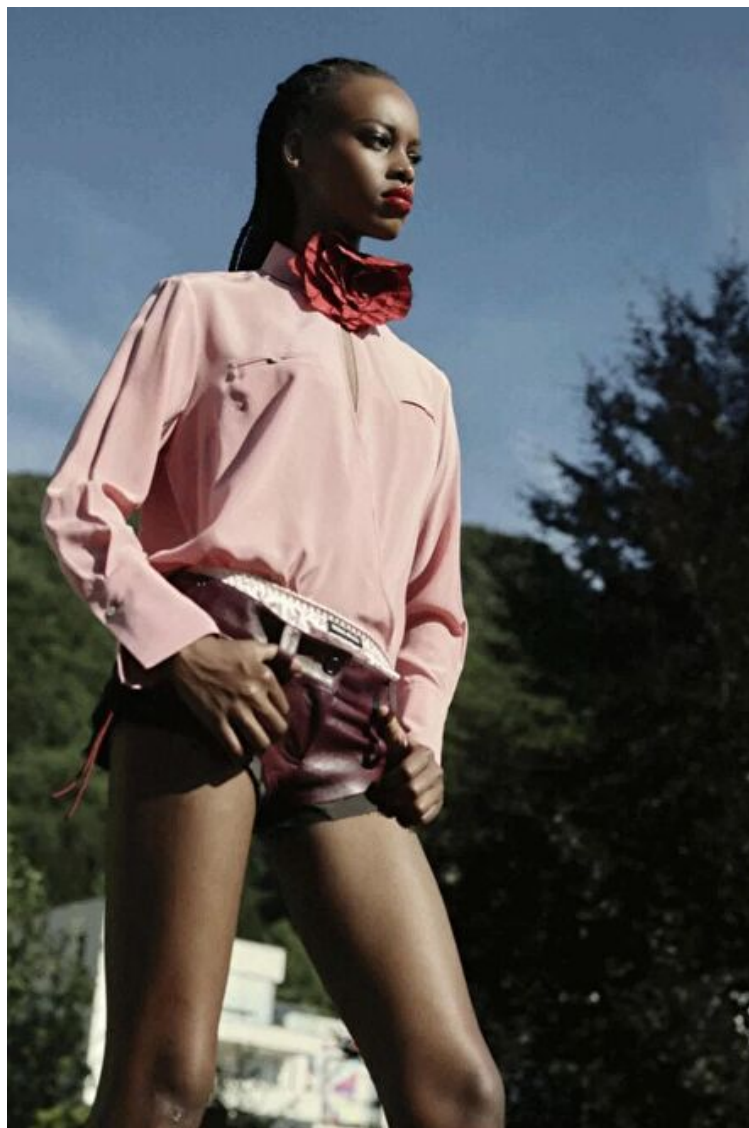

Claire

Height 179cm / 5' 10.5"

Bust 78cm / 30.5"

Waist 60cm / 23.5"

Hips 90cm / 35.5"

Shoes EU/US/UK 40 / 9 / 7

Eyes Brown

Hair Brown