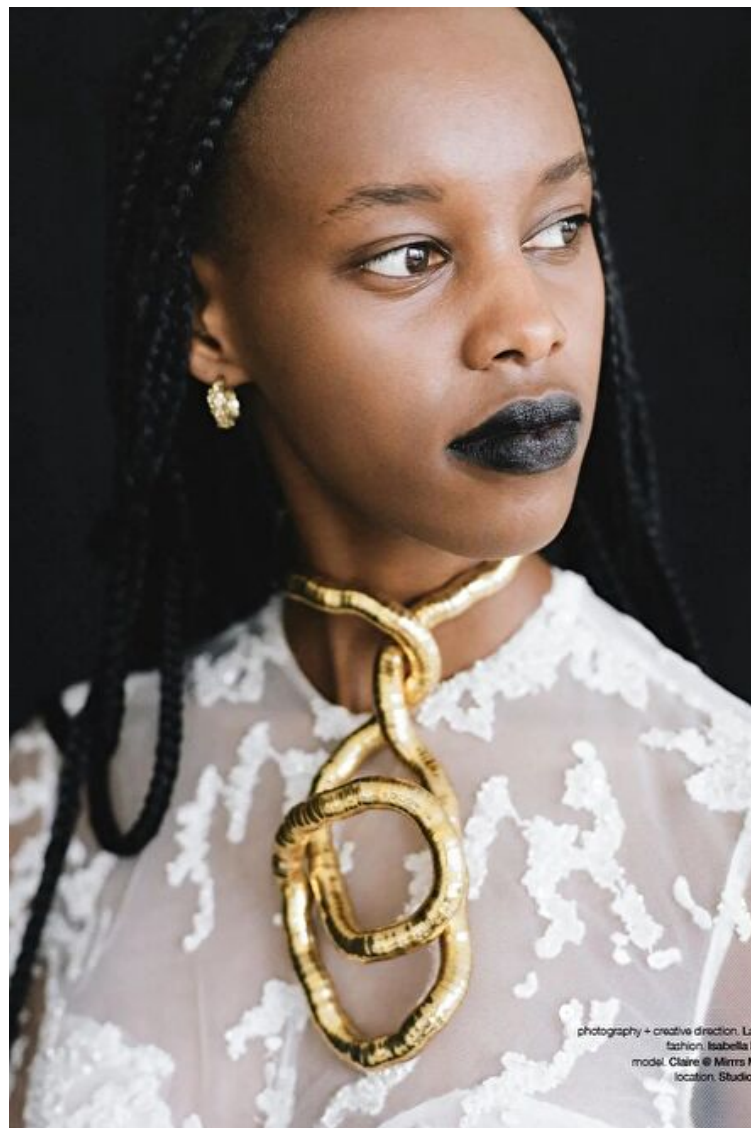

Claire

Height 179cm / 5' 10.5"

Bust 78cm / 30.5"

Waist 60cm / 23.5"

Hips 90cm / 35.5"

Shoes EU/US/UK 40 / 9 / 7

Eyes Brown

Hair Brown