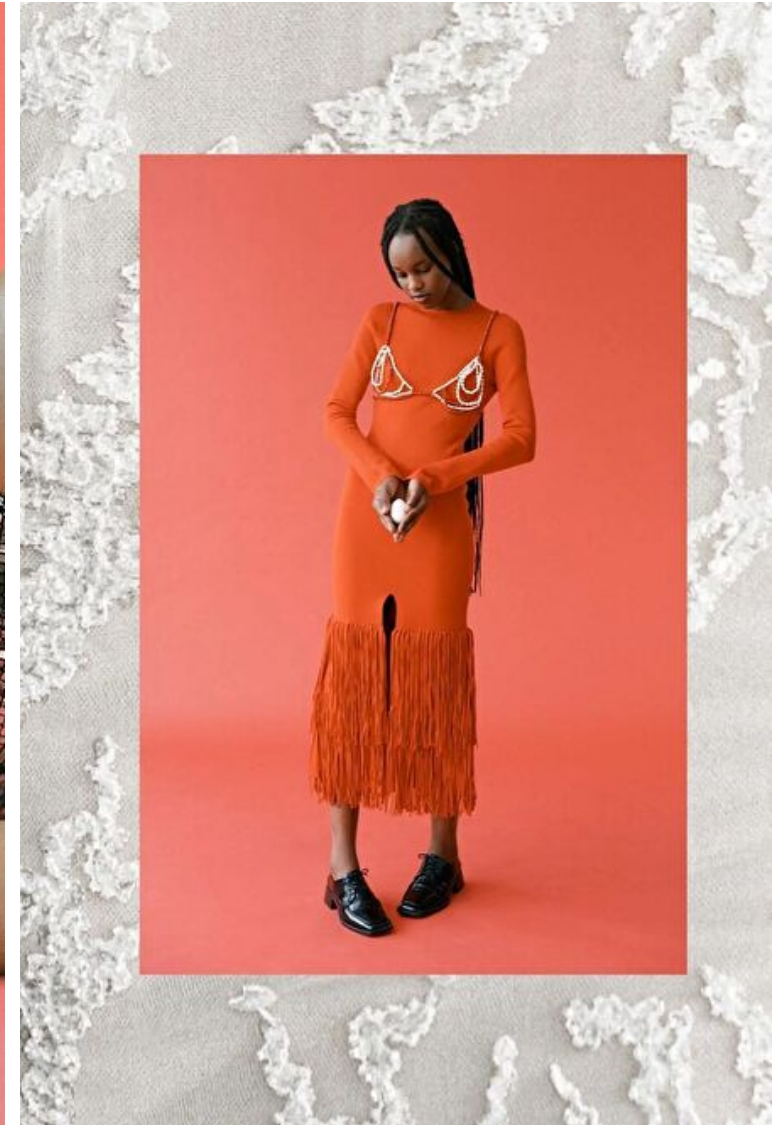

Claire

Height 179cm / 5' 10.5"

Bust 78cm / 30.5"

Waist 60cm / 23.5"

Hips 90cm / 35.5"

Shoes EU/US/UK 40 / 9 / 7

Eyes Brown

Hair Brown