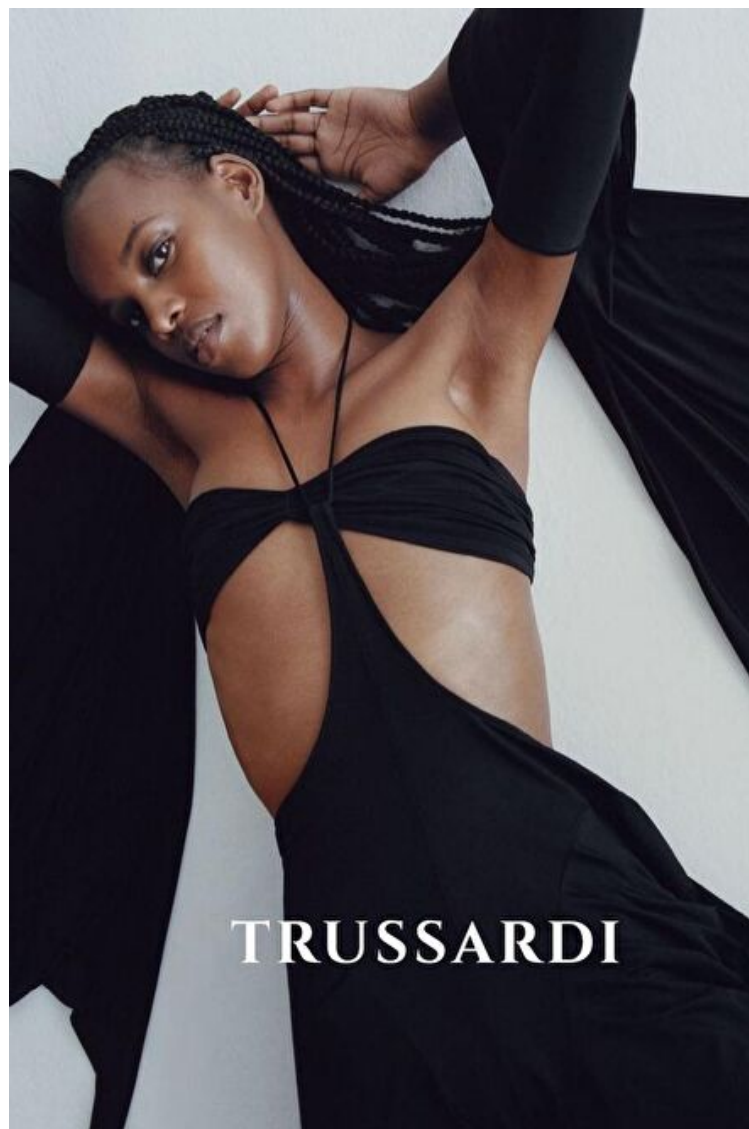

Claire

Height 179cm / 5' 10.5"

Bust 78cm / 30.5"

Waist 60cm / 23.5"

Hips 90cm / 35.5"

Shoes EU/US/UK 40 / 9 / 7

Eyes Brown

Hair Brown