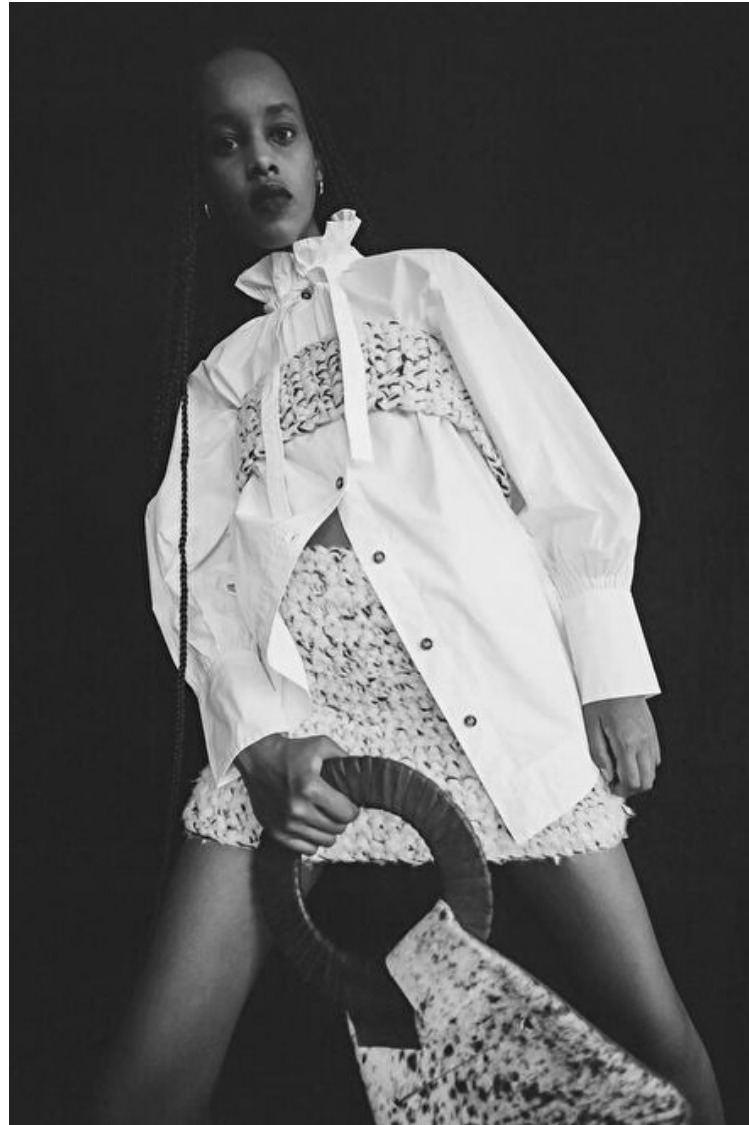

Claire

Height 179cm / 5' 10.5"

Bust 78cm / 30.5"

Waist 60cm / 23.5"

Hips 90cm / 35.5"

Shoes EU/US/UK 40 / 9 / 7

Eyes Brown

Hair Brown