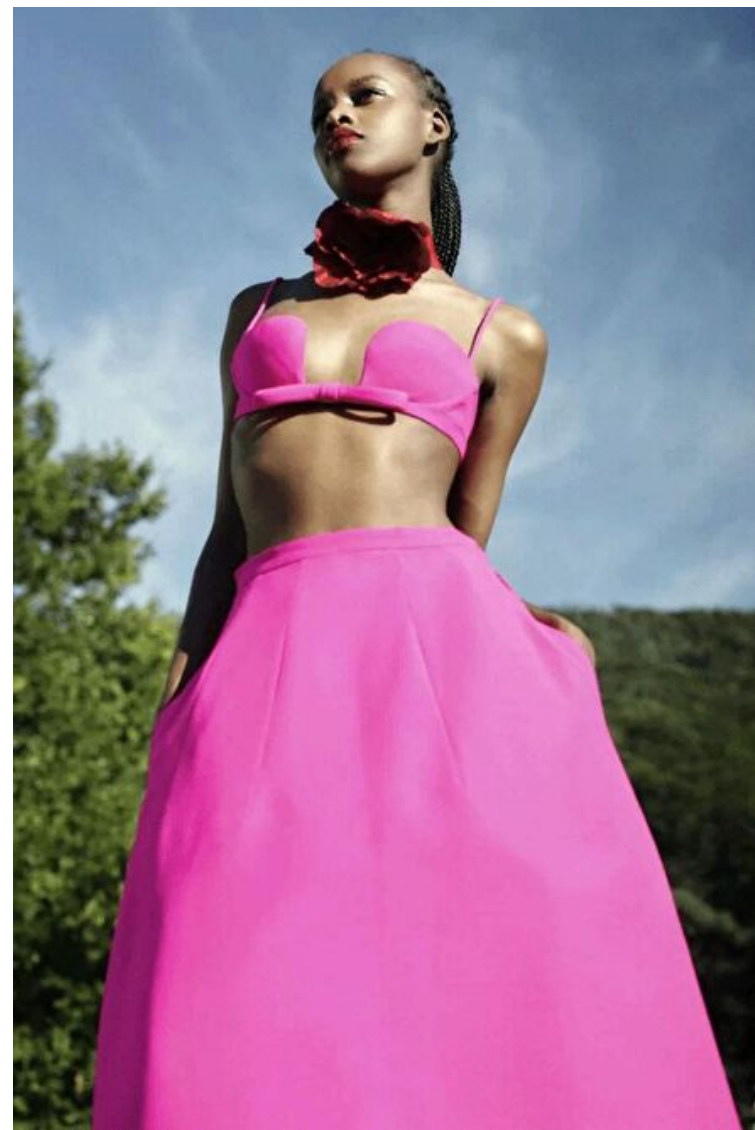

Claire

Height 179cm / 5' 10.5"

Bust 78cm / 30.5"

Waist 60cm / 23.5"

Hips 90cm / 35.5"

Shoes EU/US/UK 40 / 9 / 7

Eyes Brown

Hair Brown