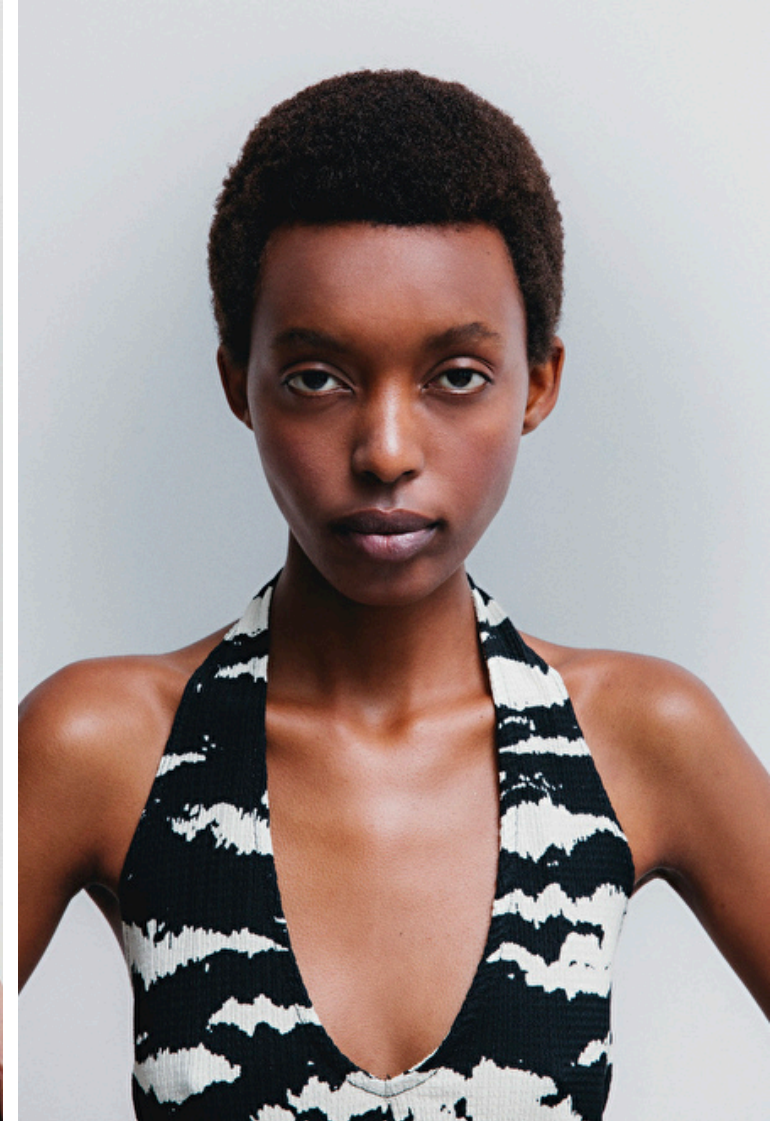

## Claudia Ishimwe

Height 177cm / 5' 9.5"

Bust 68cm / 27"

Waist 54cm / 21.5"

Hips 84cm / 33"

Shoes EU/US/UK 40 / 9 / 7

Eyes Brown

Hair Brown