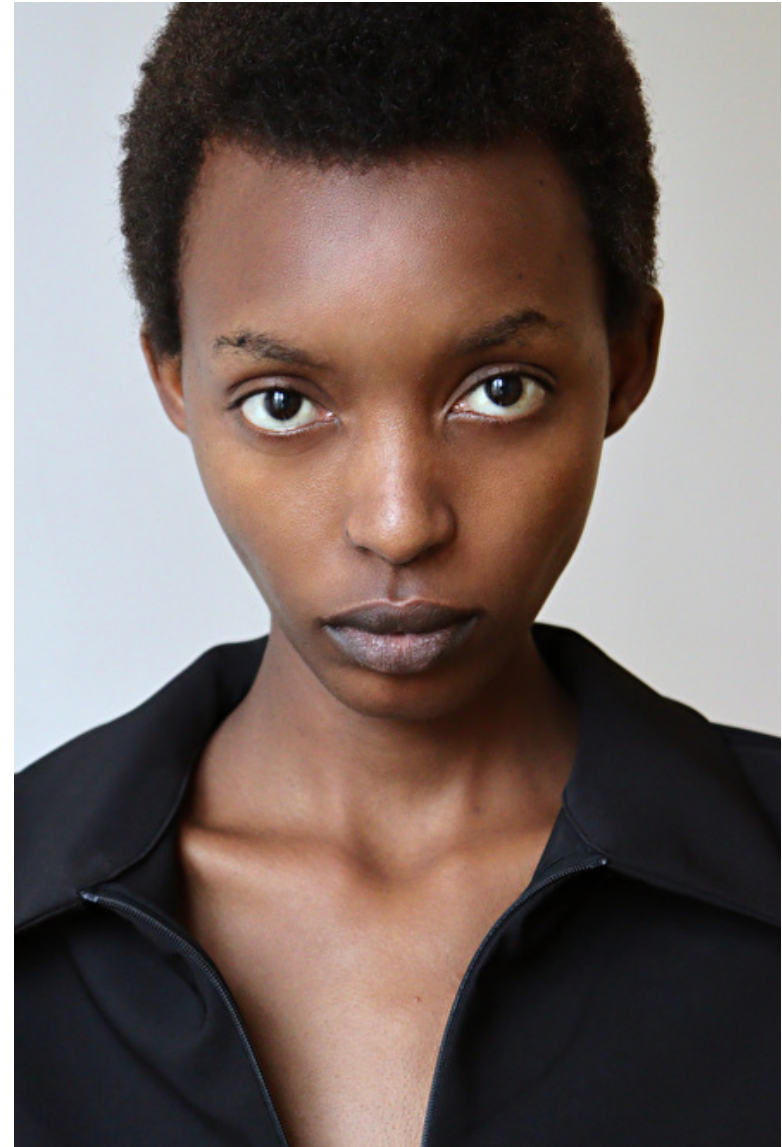

## Claudia Ishimwe

Height 177cm / 5' 9.5"

Bust 68cm / 27"

Waist 54cm / 21.5"

Hips 84cm / 33"

Shoes EU/US/UK 40 / 9 / 7

Eyes Brown

Hair Brown