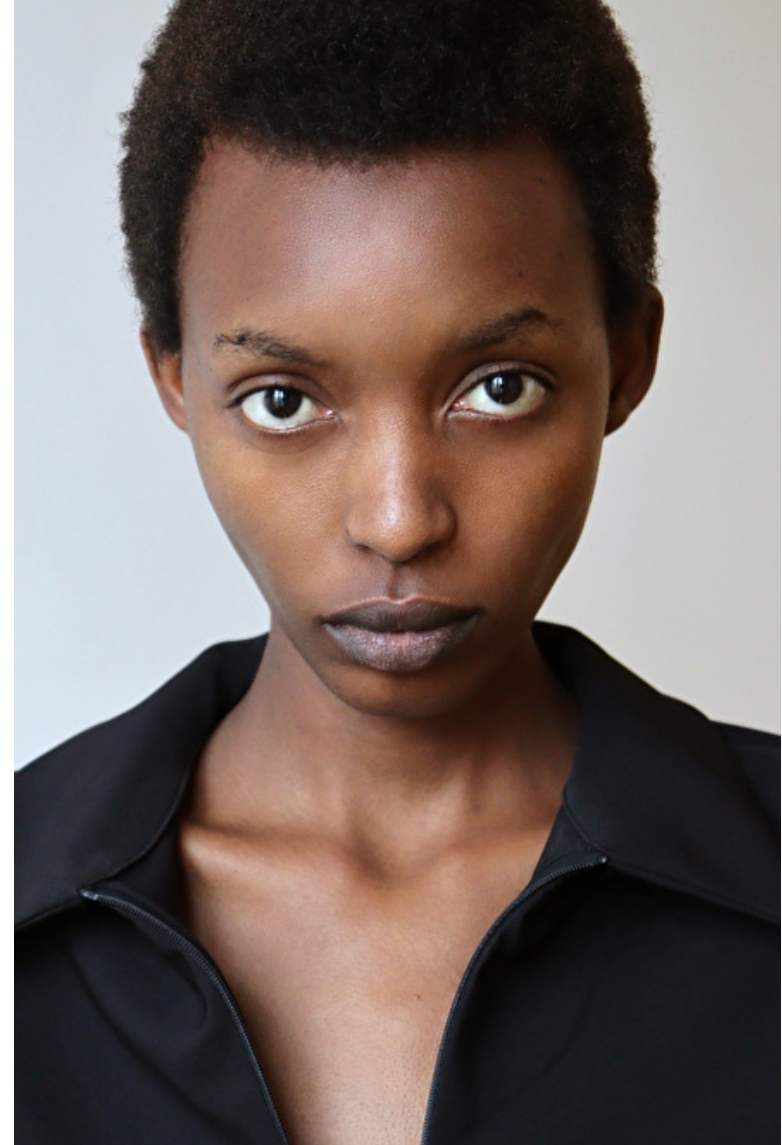

Claudia Ishimwe

Height 177cm / 5' 9.5"

Bust 68cm / 27"

Waist 54cm / 21.5"

Hips 84cm / 33"

Shoes EU/US/UK 40 / 9 / 7

Eyes Brown

Hair Brown