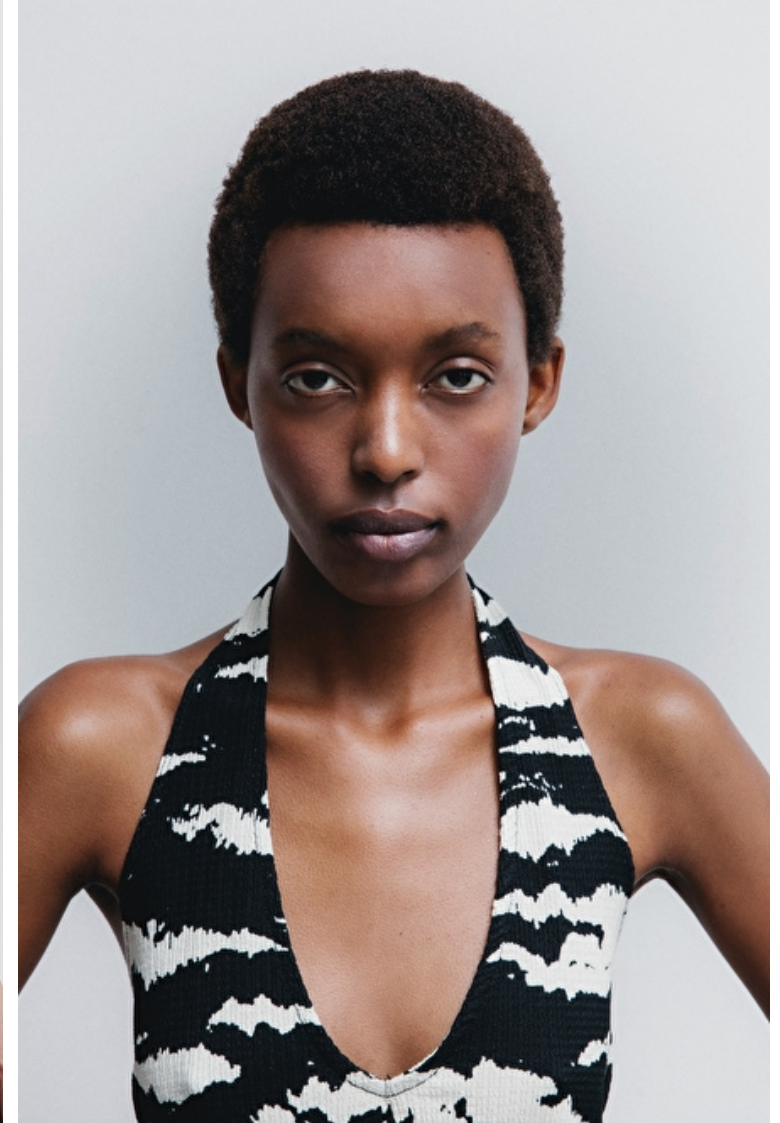

Claudia Ishimwe

Height 177cm / 5' 9.5"

Bust 68cm / 27"

Waist 54cm / 21.5"

Hips 84cm / 33"

Shoes EU/US/UK 40 / 9 / 7

Eyes Brown

Hair Brown