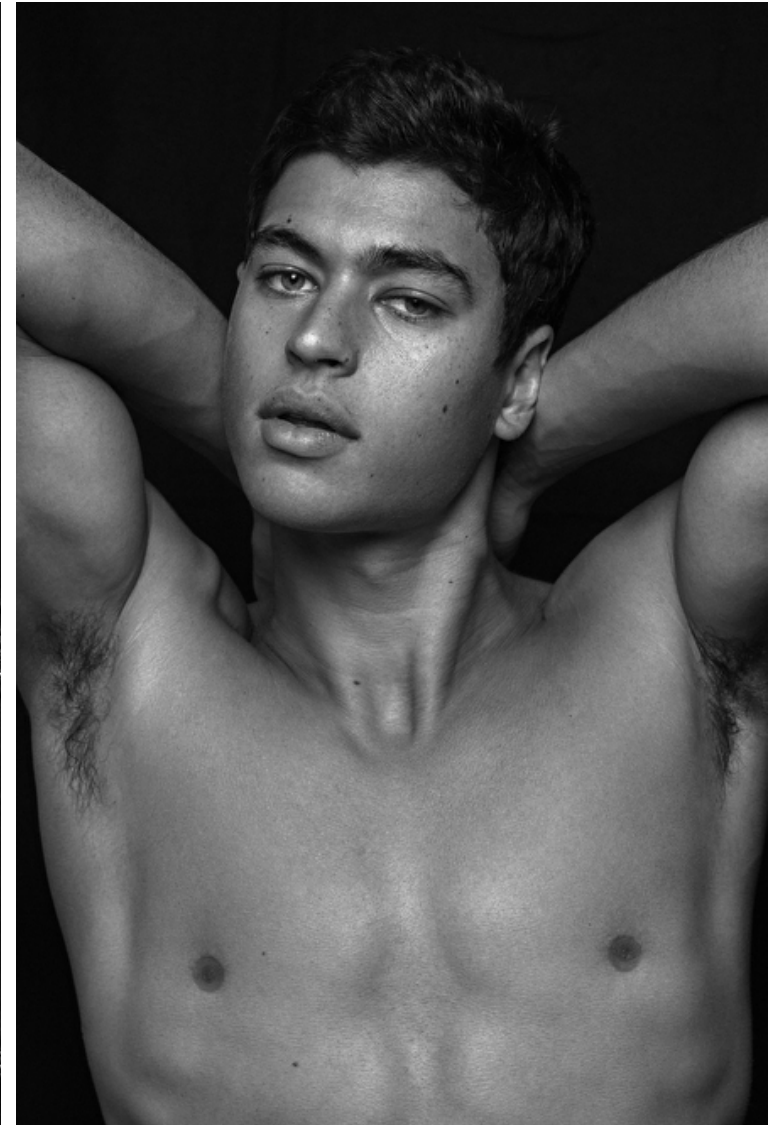

Select

MODEL MANAGEMENT

2nd floor, 77 ST. Martins Lane (entrance on Cranbourn Street) , London, WC2N 4AA, England, United Kingdom
Phone: +44 (0) 20 7299 1322 **Fax:** +44 (0) 20 7299 1386 **Email:** info@selectmodel.com **Website:** https://www.selectmodel.com/

Claus Royo

Height 189cm / 6' 2.5"

Chest 98cm / 38.5"

Waist 79cm / 31"

Hips 98cm / 38.5"

Shoes EU/US/UK 45 / 12 / 10.5

Eyes Blue grey

Hair Dark brown

Location Stockholm