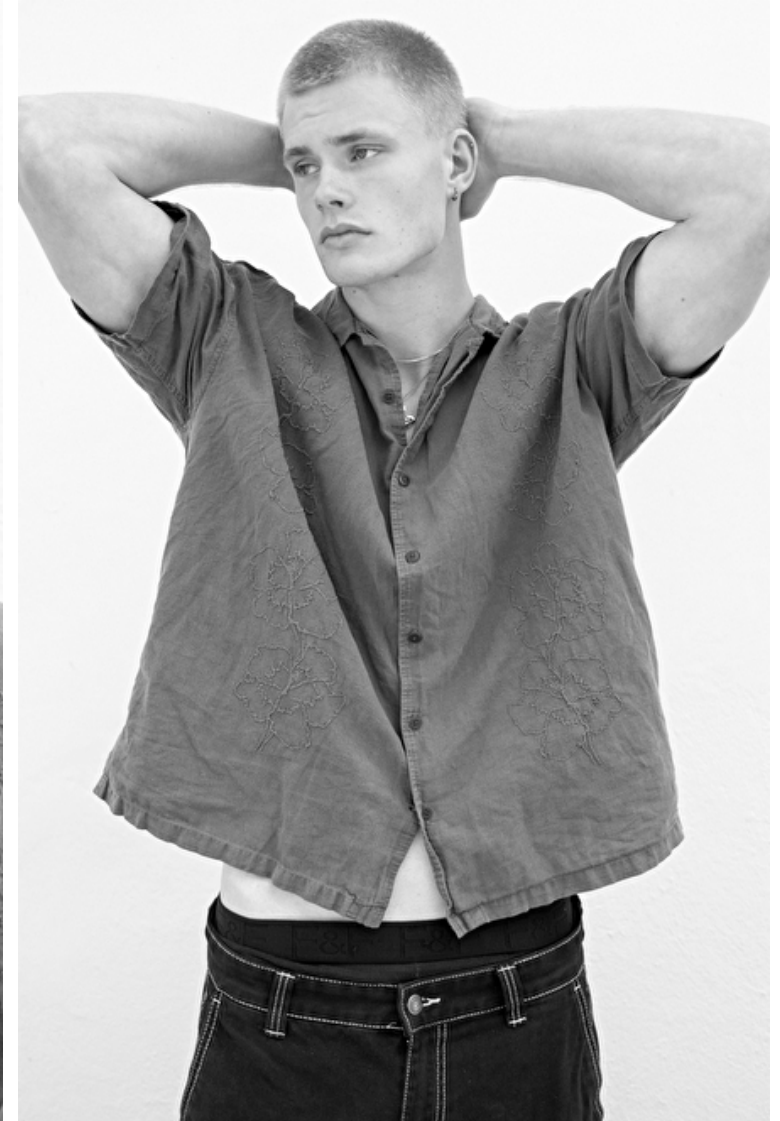

Connor Ross-weir

Height 190cm / 6' 3.0"

Chest 104cm / 41"

Waist 74cm / 29"

Hips 81cm / 32"

Shoes EU/US/UK 47 / 13.5 / 12

Eyes Blue

Hair Blond

Inseam 84cm / 33"

Neck 40cm / 15.5"

Sleeve 71cm / 28"