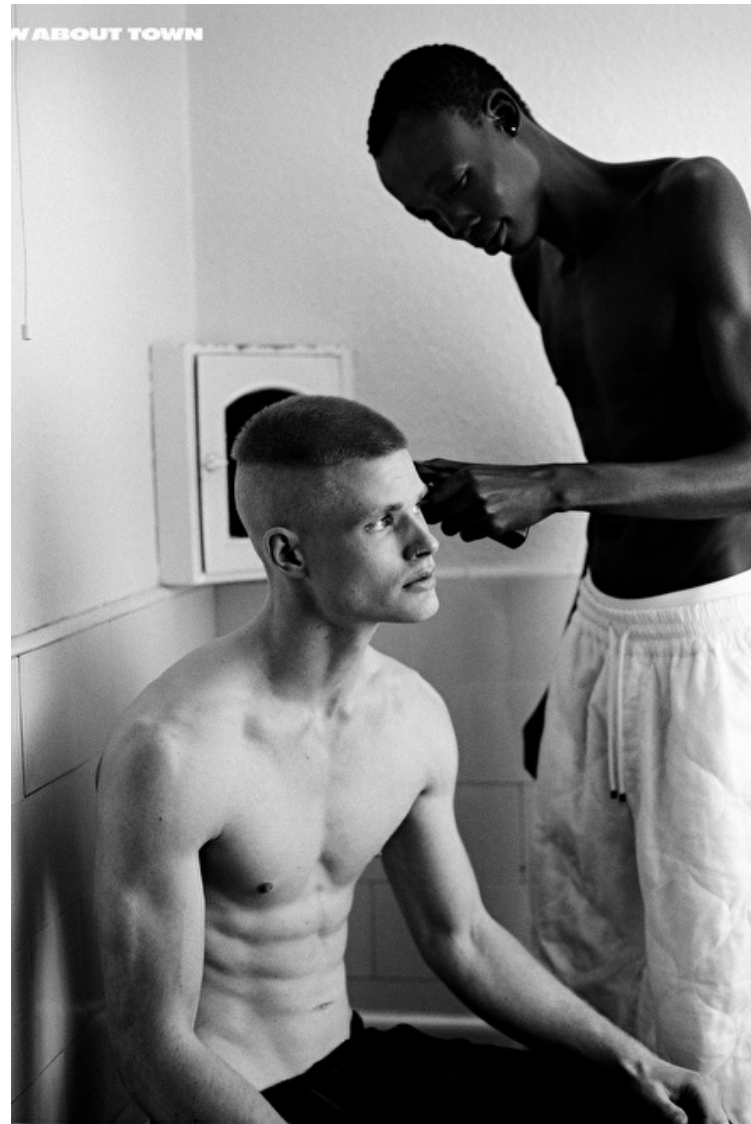

Connor Ross-weir

Height 190cm / 6' 3.0"

Chest 104cm / 41"

Waist 74cm / 29"

Hips 81cm / 32"

Shoes EU/US/UK 47 / 13.5 / 12

Eyes Blue

Hair Blond

Inseam 84cm / 33"

Neck 40cm / 15.5"

Sleeve 71cm / 28"