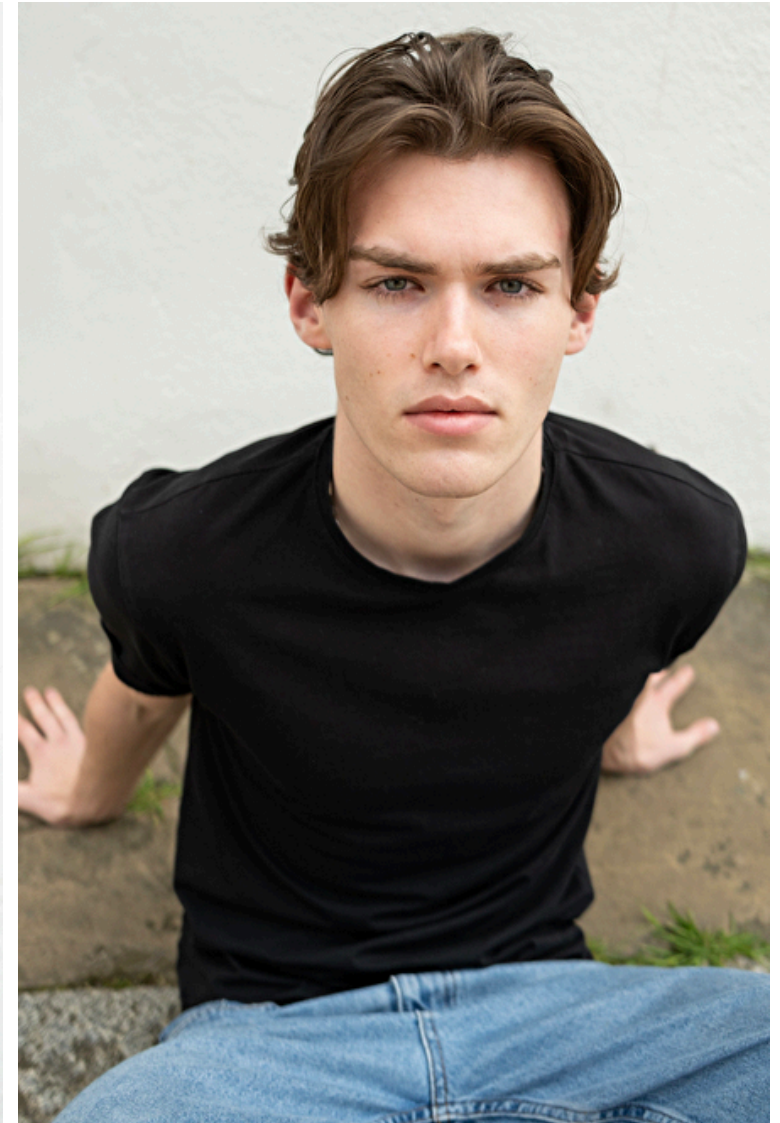

Cosmo Gooch

Height 186cm / 6' 1.0"

Chest 91cm / 36"

Waist 69cm / 27"

Hips 79cm / 31"

Shoes EU/US/UK 45 / 12 / 10.5

Eyes Blue green

Hair Brown

Inseam 81cm / 32"

Neck 38cm / 15"

Sleeve 61cm / 24"