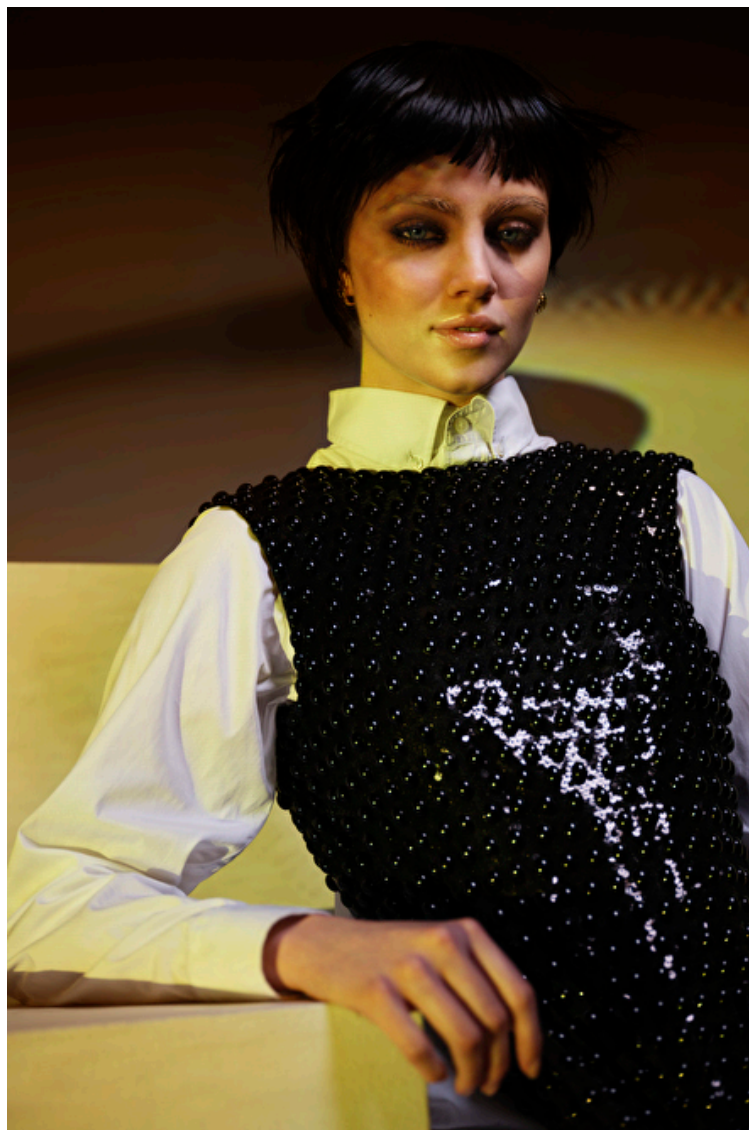

Bust 91cm / 36"

Cup B

Hips 99cm / 39"

Waist 74cm / 29"

Shoes EU/US/UK 39 / 8 / 6

Hair Blond

Hair length 8

Eyes Blue