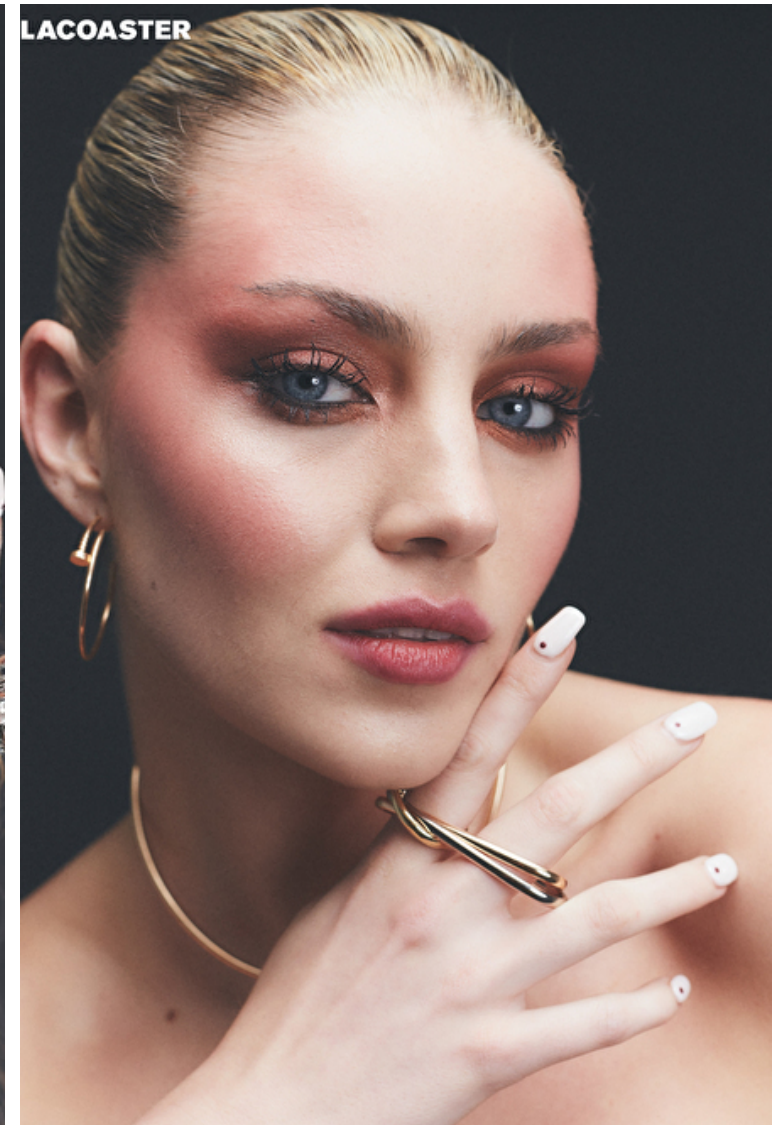

Hips 99cm / 39"

Waist 74cm / 29"

Shoes EU/US/UK 39 / 8 / 6

Hair Blond

Hair length 8

Eyes Blue

DAISY JELLEY

Height 175cm / 5' 9.0"