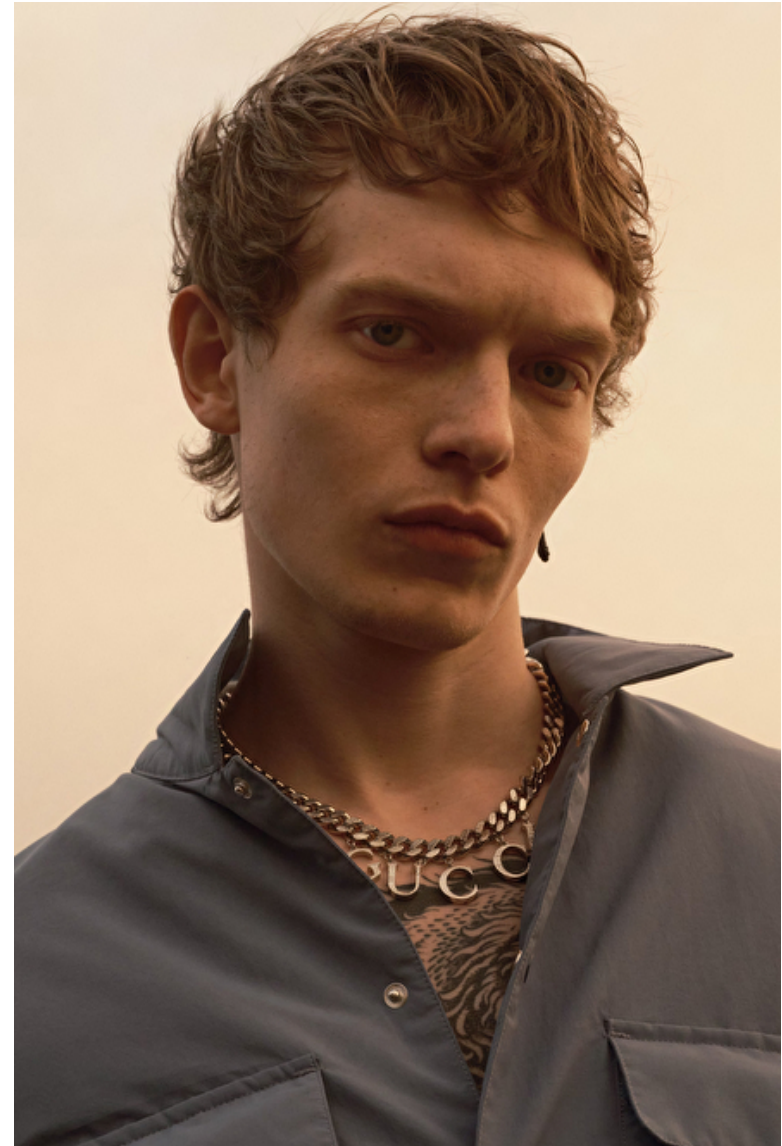

Dan Rogers

Height 190cm / 6' 3.0"

Chest 91cm / 36"

Waist 74cm / 29"

Hips 81cm / 32"

Shoes EU/US/UK 45 / 12 / 10.5

Eyes Blue

Hair Dark blond

Inseam 34cm / 13.5"

Neck 35cm / 14"

Sleeve 58cm / 23"