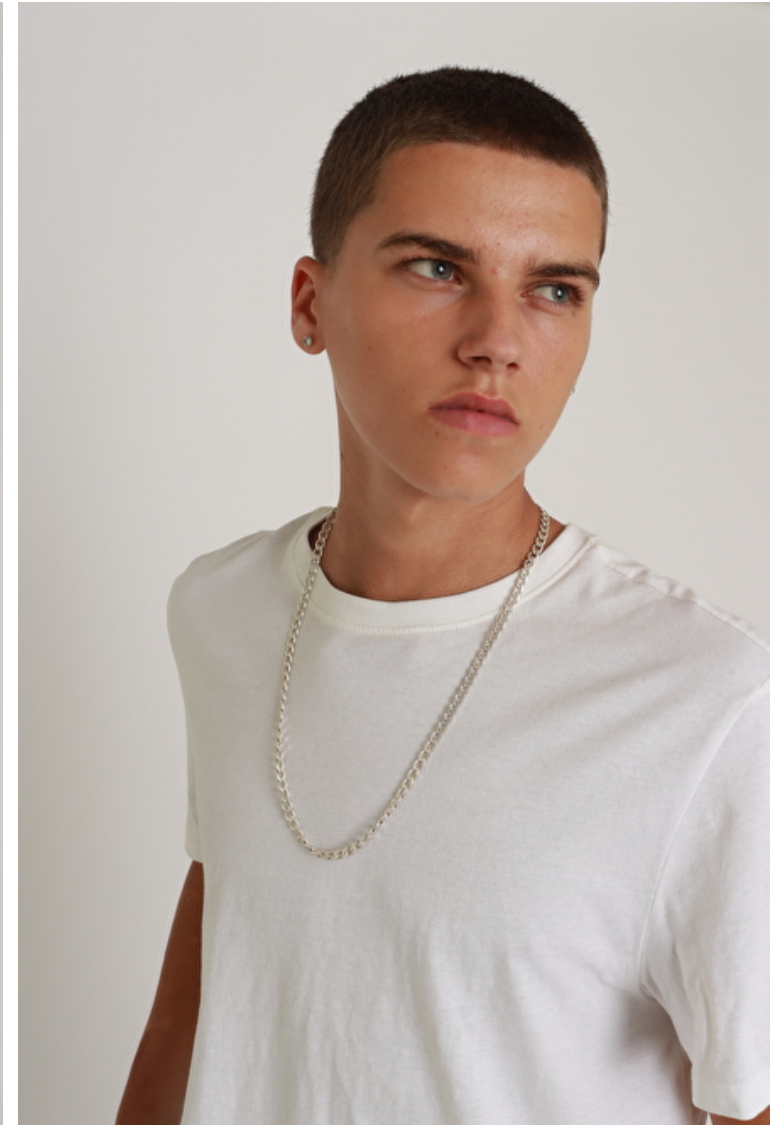

Daniel

Height 183cm / 6' 0.0"

Chest 84cm / 33"

Waist 66cm / 26"

Hips 76cm / 30"

Shoes EU/US/UK 43 / 10.5 / 9

Eyes Blue

Hair Dark blond

Inseam 77cm / 30.5"

Neck 34cm / 13.5"

Sleeve 56cm / 22"

Suit size 48cm / 38"