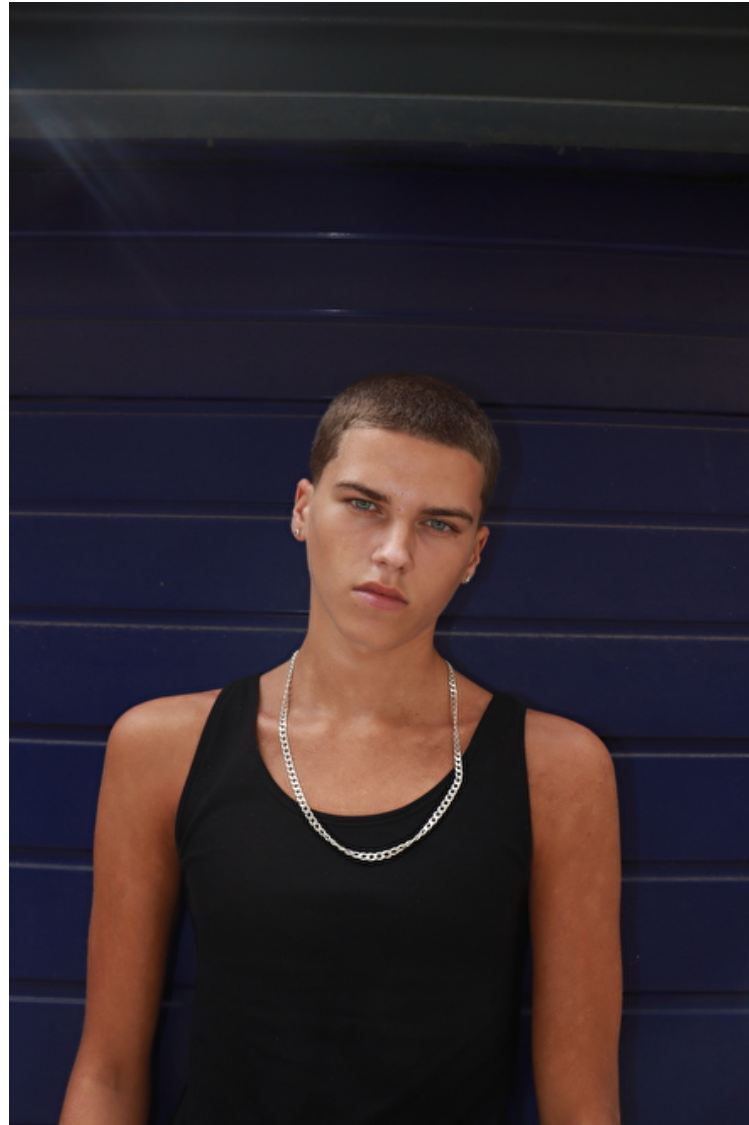

Daniel

Height 183cm / 6' 0.0"

Chest 84cm / 33"

Waist 66cm / 26"

Hips 76cm / 30"

Shoes EU/US/UK 43 / 10.5 / 9

Eyes Blue

Hair Dark blond

Inseam 77cm / 30.5"

Neck 34cm / 13.5"

Sleeve 56cm / 22"

Suit size 48cm / 38"