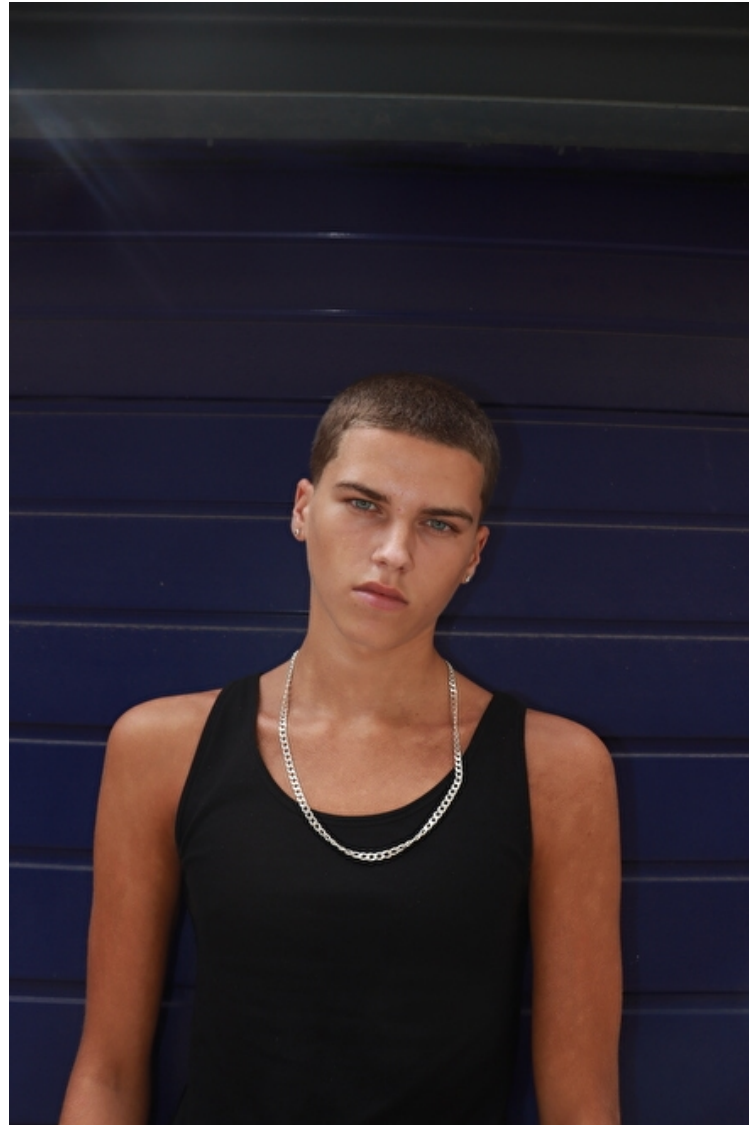

Daniel

Height 183cm / 6' 0.0"

Chest 84cm / 33"

Waist 71cm / 28"

Hips 79cm / 31"

Shoes EU/US/UK 43 / 10.5 / 9

Eyes Blue

Hair Dark blond

Inseam 77cm / 30.5"

Neck 35cm / 14"

Sleeve 56cm / 22"

Suit size 48cm / 38"