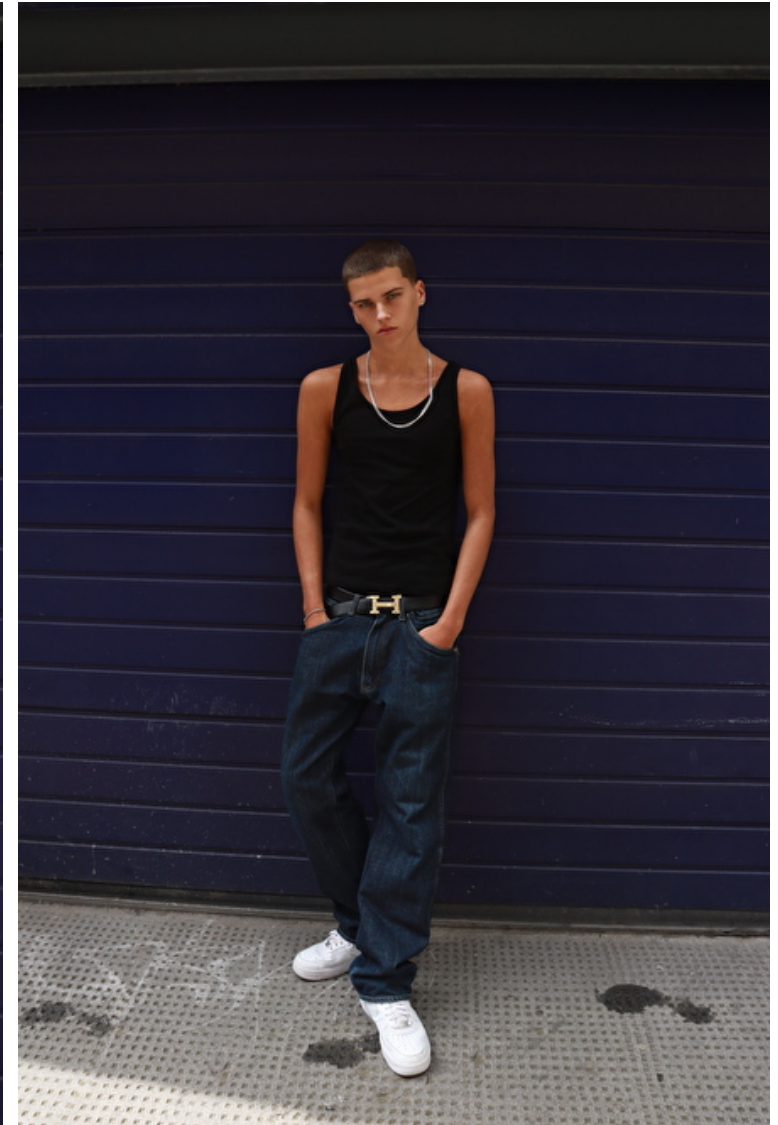

Select

MODEL MANAGEMENT

2nd floor, 77 ST. Martins Lane (entrance on Cranbourn Street) , London, WC2N 4AA, England, United Kingdom
Phone: +44 (0) 20 7299 1322 **Fax:** +44 (0) 20 7299 1386 **Email:** info@selectmodel.com **Website:** https://www.selectmodel.com/

Daniel

Height 183cm / 6' 0.0"

Chest 84cm / 33"

Waist 66cm / 26"

Hips 76cm / 30"

Shoes EU/US/UK 43 / 10.5 / 9

Eyes Blue

Hair Dark blond

Inseam 77cm / 30.5"

Neck 34cm / 13.5"

Sleeve 56cm / 22"

Suit size 48cm / 38"