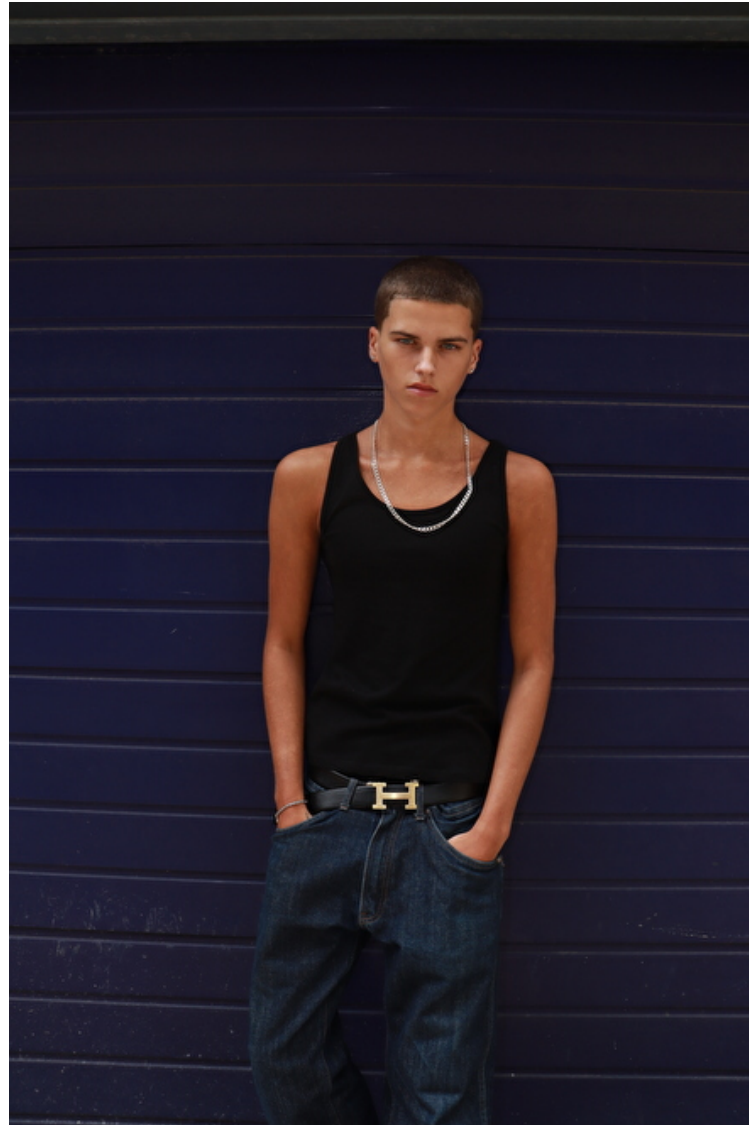

Select

MODEL MANAGEMENT

2nd floor, 77 ST. Martins Lane (entrance on Cranbourn Street) , London, WC2N 4AA, England, United Kingdom
Phone: +44 (0) 20 7299 1322 **Fax:** +44 (0) 20 7299 1386 **Email:** info@selectmodel.com **Website:** https://www.selectmodel.com/

Daniel

Height 183cm / 6' 0.0"

Chest 84cm / 33"

Waist 66cm / 26"

Hips 76cm / 30"

Shoes EU/US/UK 43 / 10.5 / 9

Eyes Blue

Hair Dark blond

Inseam 77cm / 30.5"

Neck 34cm / 13.5"

Sleeve 56cm / 22"

Suit size 48cm / 38"