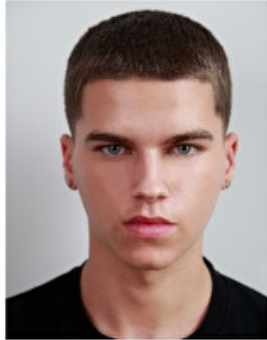

Hips 79cm / 31"

Shoes EU/US/UK 43 / 10.5 / 9

Eyes Blue

Hair Dark blond

Inseam 77cm / 30.5"

Neck 35cm / 14"

Sleeve 56cm / 22"

Suit size 48cm / 38"

Select
MODEL MANAGEMENT

DANIEL

Height 6' 0/183
Chest 33/84

Waist 26/66
Collar 13.5/34

Hair Dark Blond
Eyes Blue

Shoes 9/43
Inseam 30.5/77