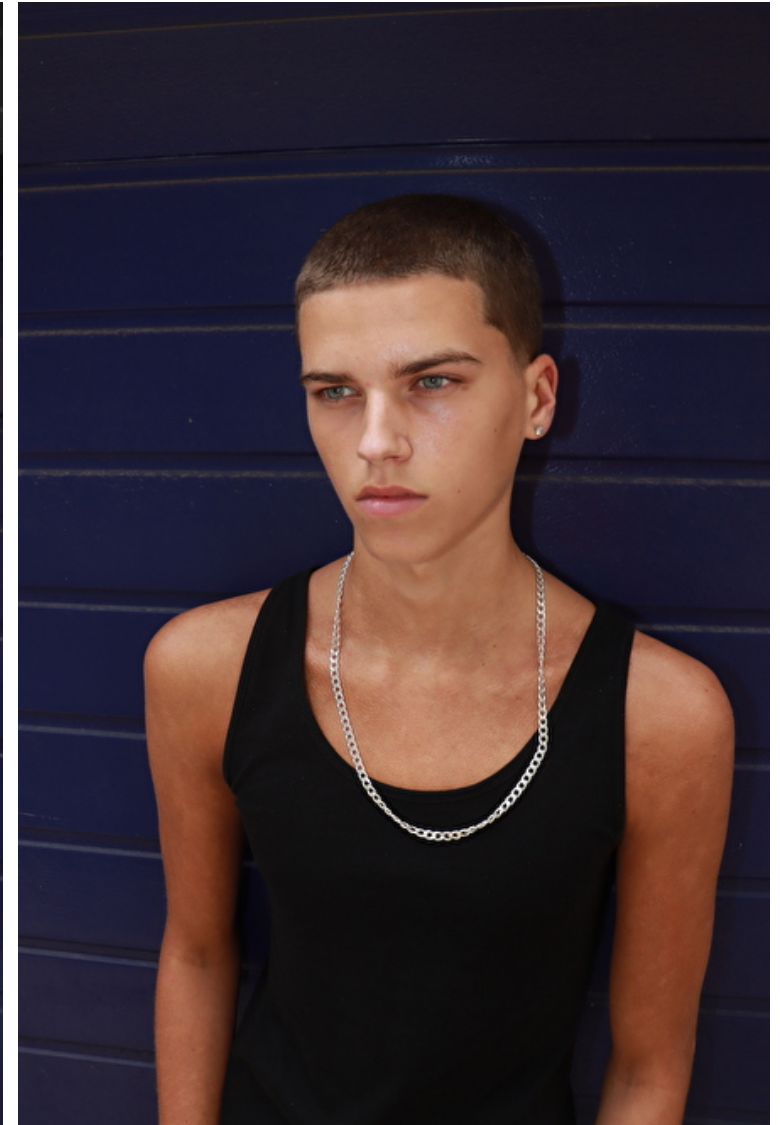

Daniel

Height 183cm / 6' 0.0"

Chest 84cm / 33"

Waist 66cm / 26"

Hips 76cm / 30"

Shoes EU/US/UK 43 / 10.5 / 9

Eyes Blue

Hair Dark blond

Inseam 77cm / 30.5"

Neck 34cm / 13.5"

Sleeve 56cm / 22"

Suit size 48cm / 38"