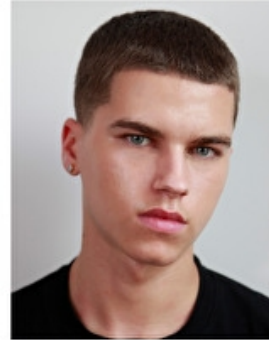

Select
MODEL MANAGEMENT

DANIEL

Height 6' 0/183
Chest 33/84

Waist 26/66
Collar 13.5/34

Hair Dark Blond
Eyes Blue

Shoes 9/43
Inseam 30.5/77