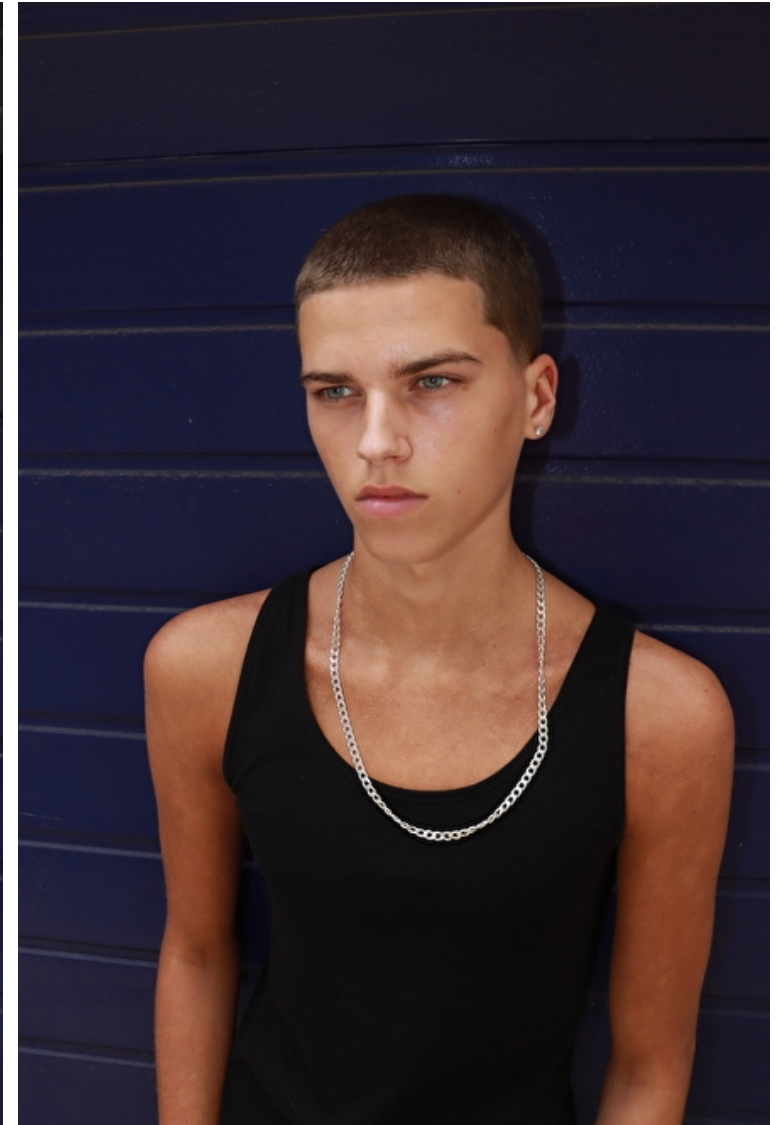

Daniel

Height 183cm / 6' 0.0"

Chest 84cm / 33"

Waist 71cm / 28"

Hips 79cm / 31"

Shoes EU/US/UK 43 / 10.5 / 9

Eyes Blue

Hair Dark blond

Inseam 77cm / 30.5"

Neck 35cm / 14"

Sleeve 56cm / 22"

Suit size 48cm / 38"