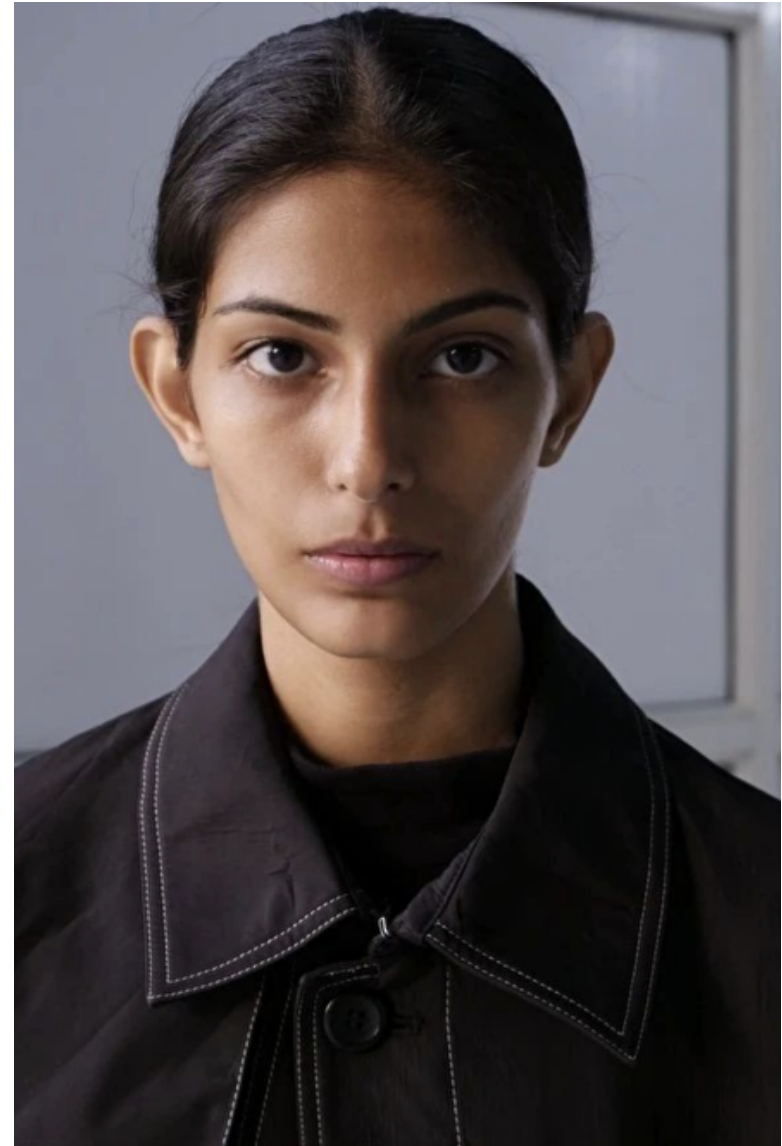

Deepanjali Chaudhary

Height 175cm / 5' 9.0"

Bust 76cm / 30"

Waist 60cm / 23.5"

Hips 86cm / 34"

Shoes EU/US/UK 39 / 8 / 6

Eyes Dark brown

Hair Black