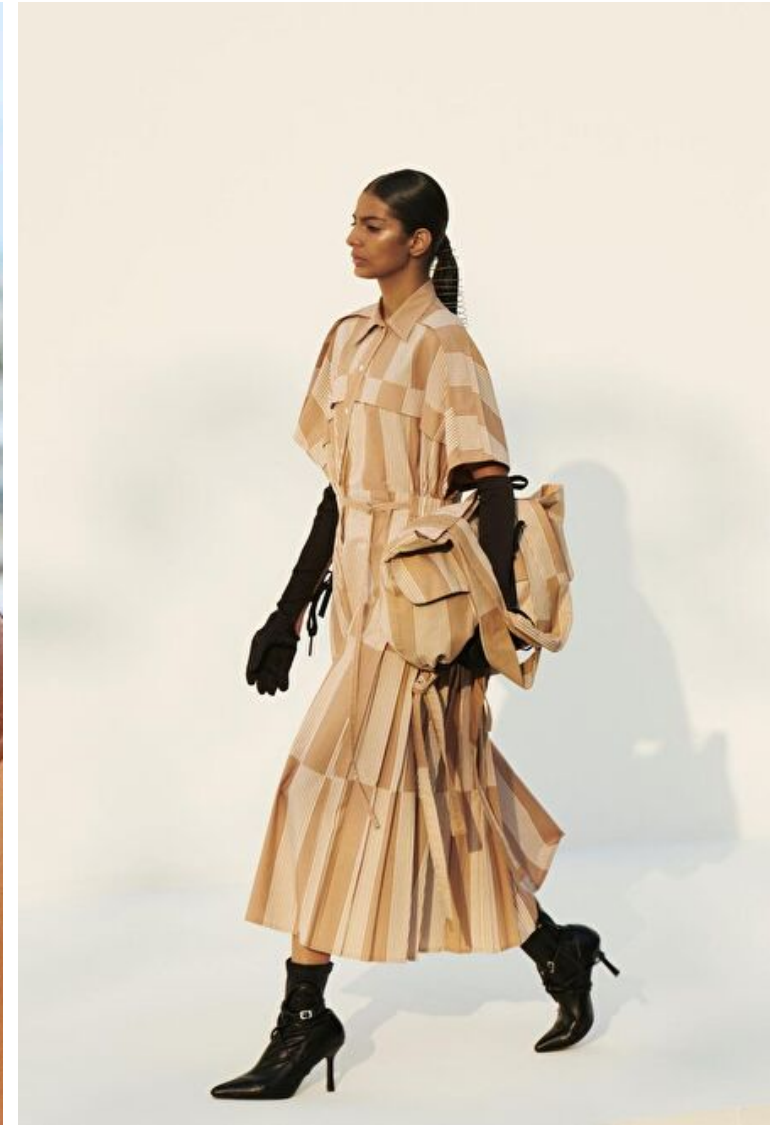

Deepanjali Chaudhary

Height 175cm / 5' 9.0"

Bust 76cm / 30"

Waist 60cm / 23.5"

Hips 86cm / 34"

Shoes EU/US/UK 39 / 8 / 6

Eyes Dark brown

Hair Black