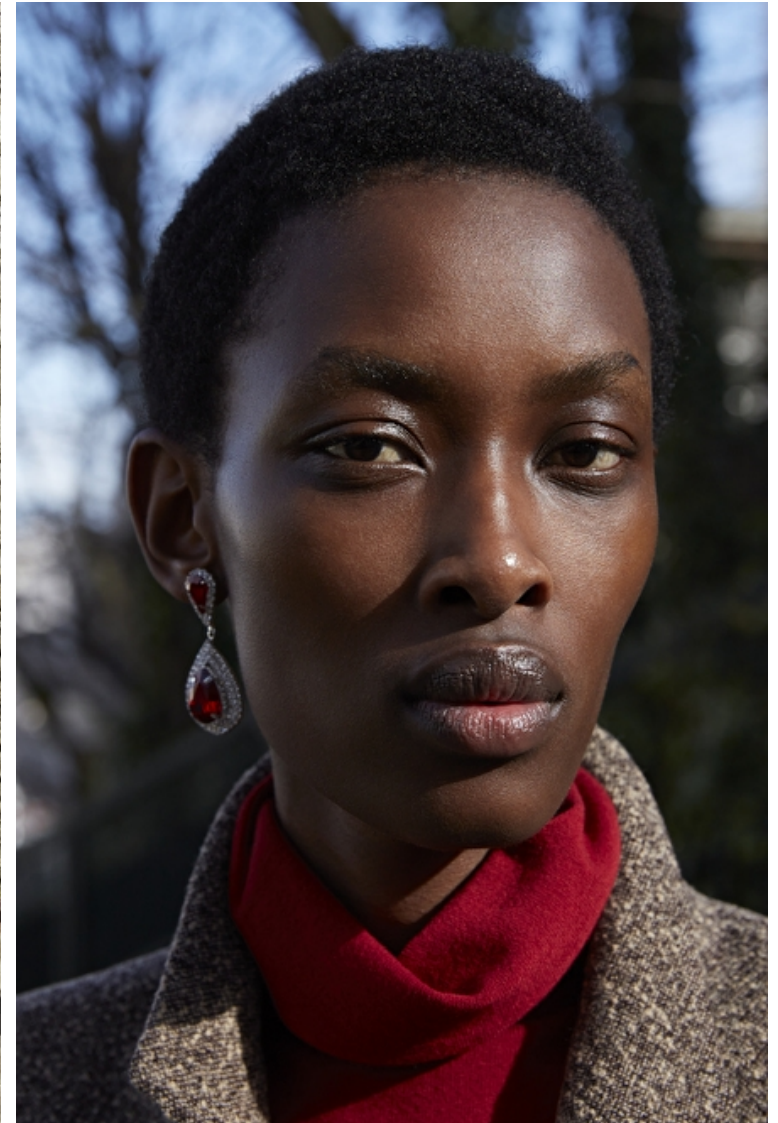

Select

MODEL MANAGEMENT

2nd floor, 77 ST. Martins Lane, London, 00000, England, United Kingdom
Phone: +44 20 7299 1300 **Fax:** +44 20 7299 1385 **Email:** info@selectmodel.com **Website:** https://www.selectmodel.com/

DENYSE TUMUKUNDE

Height 180cm / 5' 11.0"

Bust 79cm / 31"

Waist 59cm / 23"

Hips 92cm / 36"

Shoes EU/US/UK 41 / 9.5 / 8

Eyes Brown

Hair Black