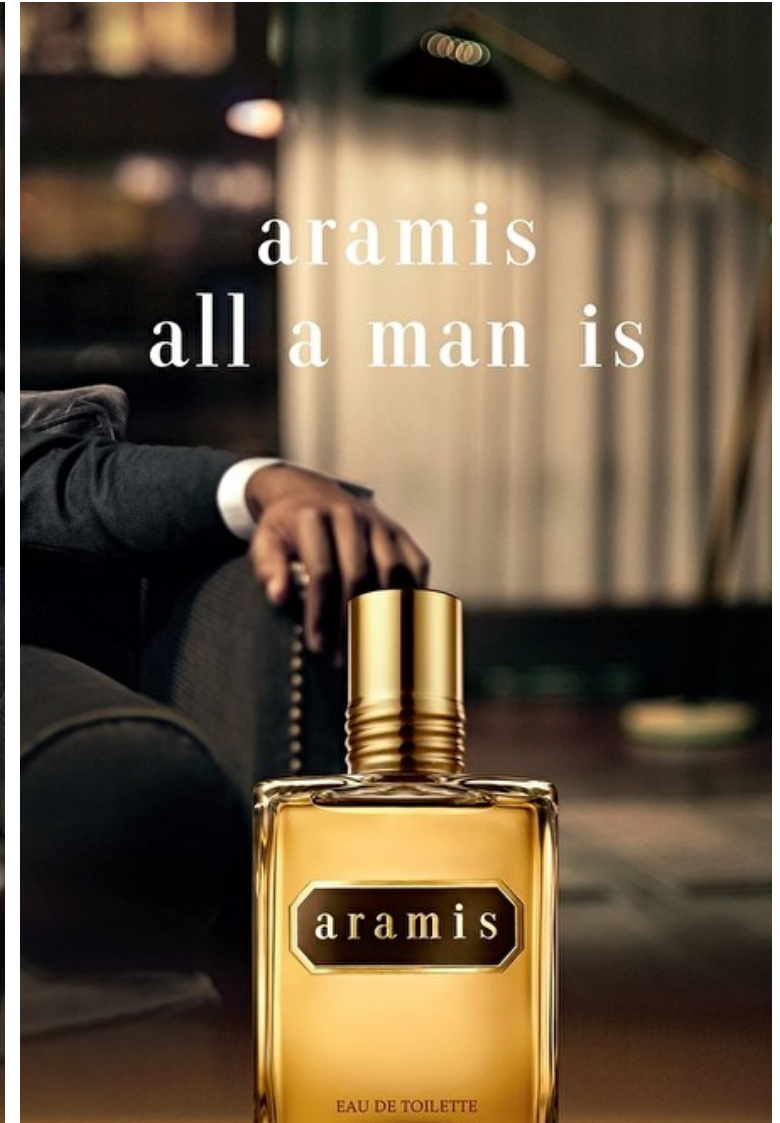

Select

MODEL MANAGEMENT

2nd floor, 77 ST. Martins Lane (entrance on Cranbourn Street) , London, WC2N 4AA, England, United Kingdom
Phone: +44 (0) 20 7299 1322 **Fax:** +44 (0) 20 7299 1386 **Email:** info@selectmodel.com **Website:** https://www.selectmodel.com/

DJEBRIL N'GONZIN - ZONGA

Height 189cm / 6' 2.5"

Chest 101cm / 40"

Waist 84cm / 33"

Shoes EU/US/UK 44.5 / 11.5 /
10

Suit size 50cm / 40"

Suit cut Long

Neck 42cm / 16.5"

Hair Dark brown

Eyes Brown