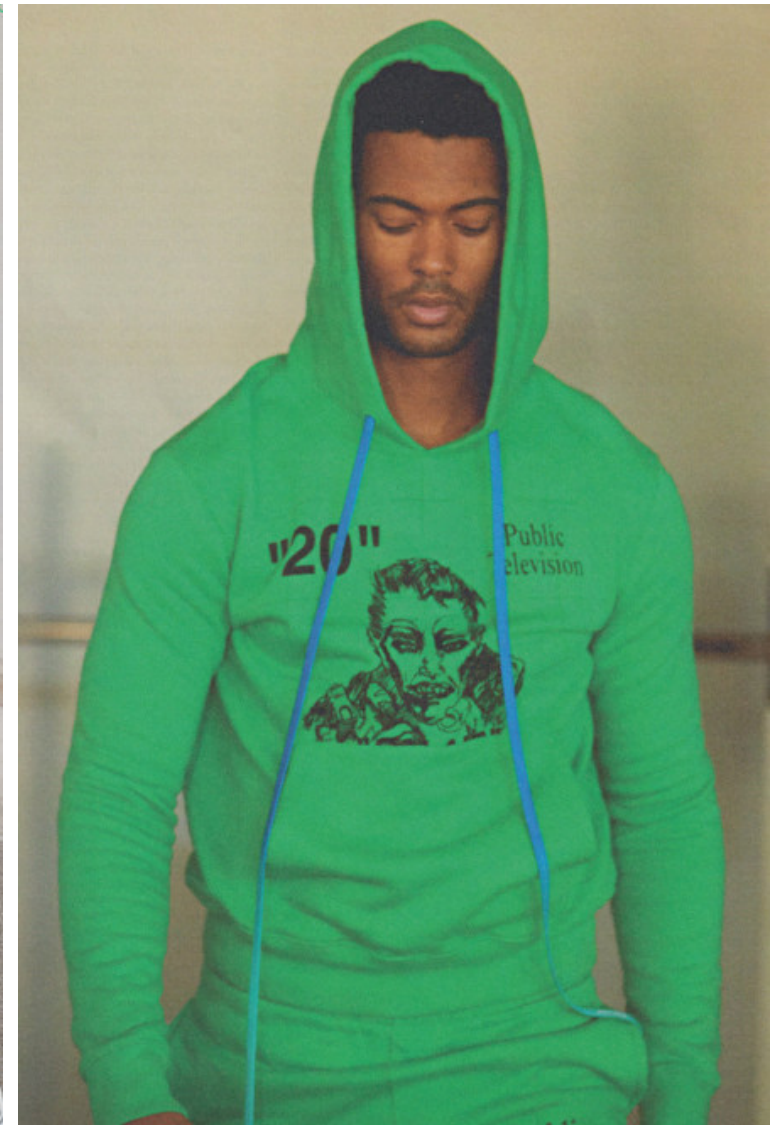

DJEBRIL N'GONZIN - ZONGA

Height 189cm / 6' 2.5"

Chest 101cm / 40"

Waist 84cm / 33"

Shoes EU/US/UK 44.5 / 11.5 /
10

Suit size 50cm / 40"

Suit cut Long

Neck 42cm / 16.5"

Hair Dark brown

Eyes Brown