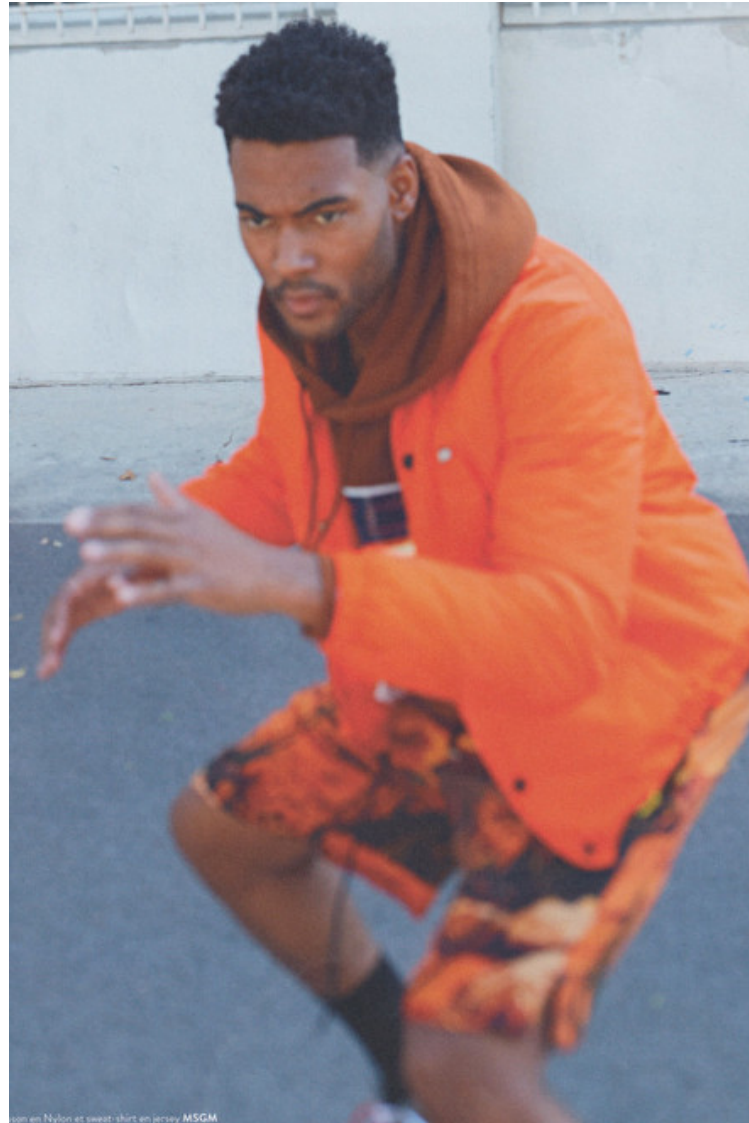

DJEBRIL N'GONZIN - ZONGA

Height 189cm / 6' 2.5"

Chest 101cm / 40"

Waist 84cm / 33"

Shoes EU/US/UK 44.5 / 11.5 /
10

Suit size 50cm / 40"

Suit cut Long

Neck 42cm / 16.5"

Hair Dark brown

Eyes Brown