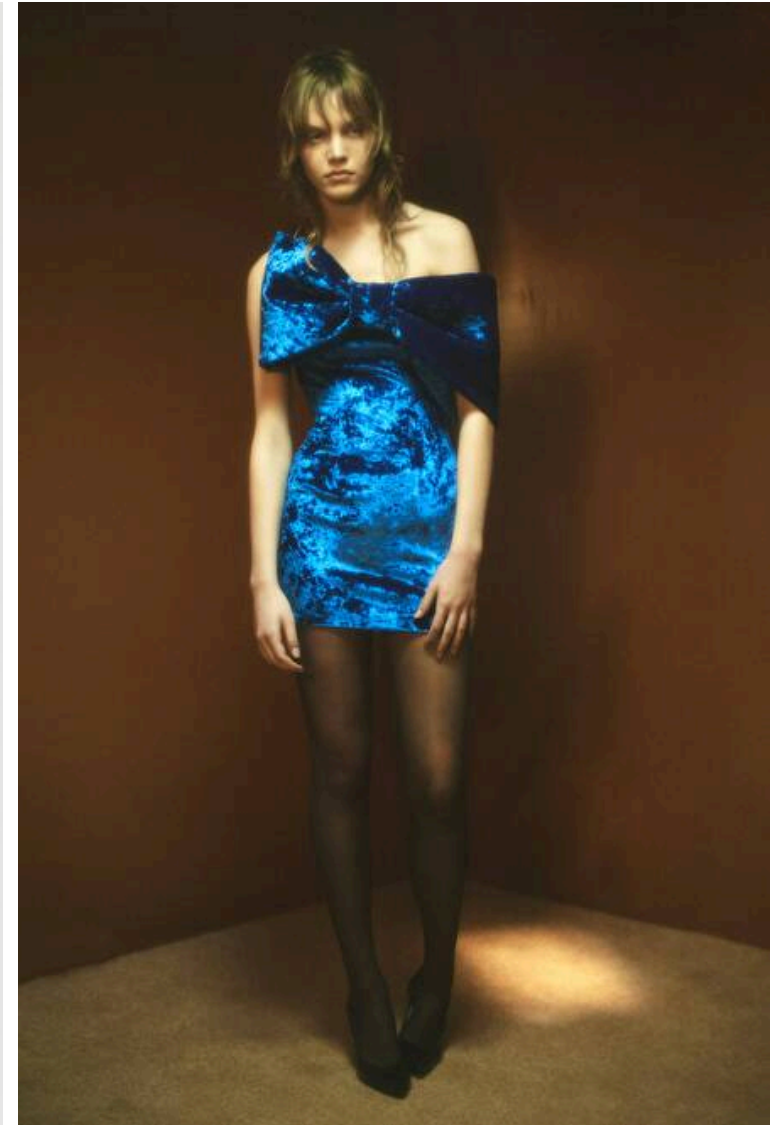

Bust 78cm / 30.5"

Waist 62cm / 24.5"

Hips 89cm / 35"

Shoes EU/US/UK 39.5 / 8.5 / 6

Eyes Green

Hair Blond

Cup A/B

Location London