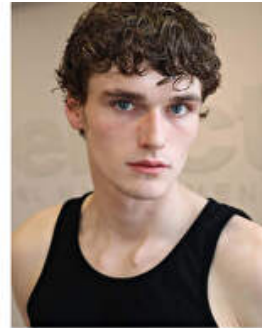

Select

MODEL MANAGEMENT

2nd floor, 77 ST. Martins Lane (entrance on Cranbourn Street), London, WC2N 4AA, England, United Kingdom
Phone: +44 (0) 20 7299 1322 Fax: +44 (0) 20 7299 1386 Email: info@selectmodel.com Website: https://www.selectmodel.com/

DILLON COLLINS

Height 191cm / 6' 3.0"

Chest 92cm / 36"

Hips 83cm / 32.5"

Waist 79cm / 31"

Shoes EU/US/UK 46.5 / 13 / 11

Inseam 89cm / 35"

Hair Light brown

Hair length 3

Eyes Blue

Neck 38cm / 15"

Sleeve 66cm / 26"

select
DEL MANAGEMENT
info@selectmodel.com London W1T 7AF Tel: 020 7299 1322 Fax: 020 7299 1386