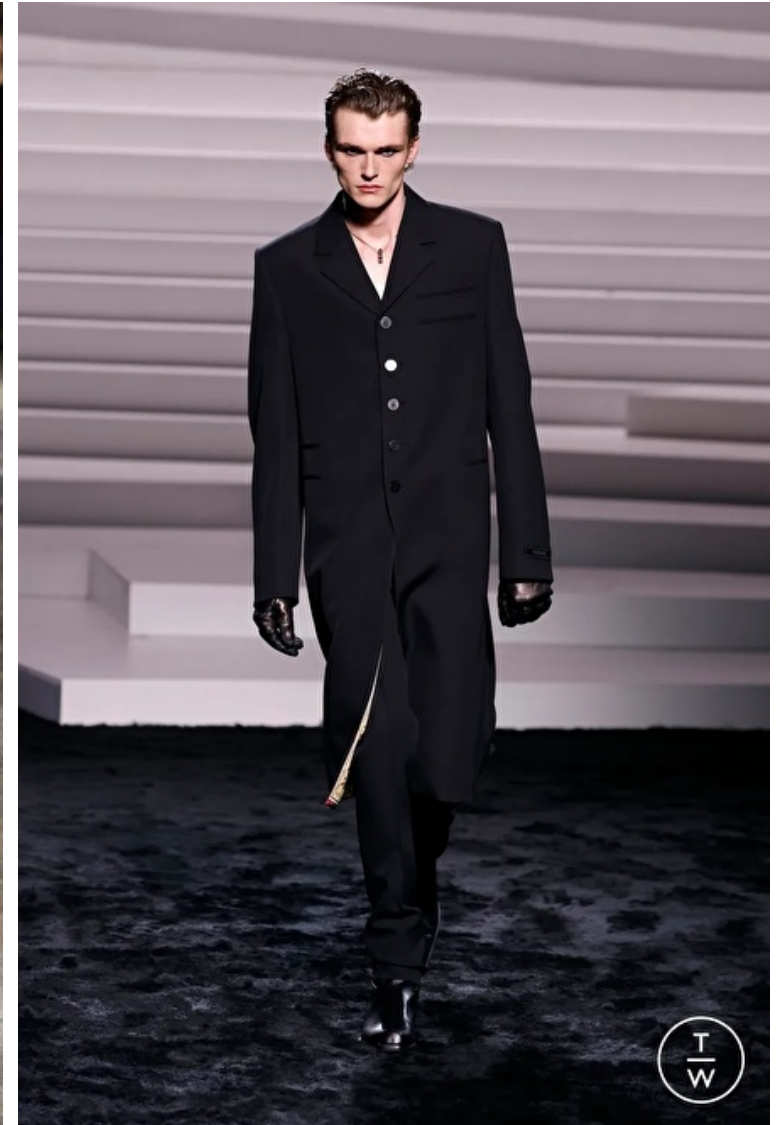

Select

MODEL MANAGEMENT

2nd floor, 77 ST. Martins Lane (entrance on Cranbourn Street) , London, WC2N 4AA, England, United Kingdom
Phone: +44 (0) 20 7299 1322 **Fax:** +44 (0) 20 7299 1386 **Email:** info@selectmodel.com **Website:** https://www.selectmodel.com/

DILLON COLLINS

Height 191cm / 6' 3.0"

Chest 92cm / 36"

Hips 83cm / 32.5"

Waist 79cm / 31"

Shoes EU/US/UK 46.5 / 13 / 11

Inseam 89cm / 35"

Hair Light brown

Hair length 3

Eyes Blue

Neck 38cm / 15"

Sleeve 66cm / 26"