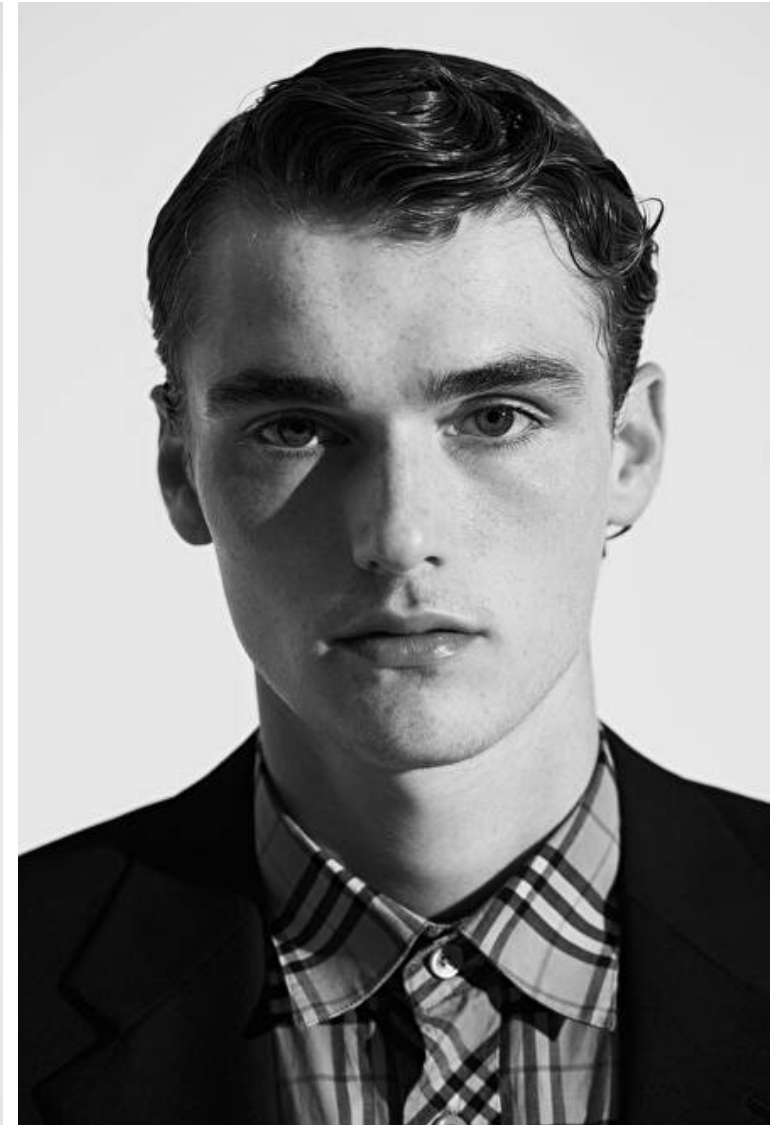

DILLON COLLINS

Height 191cm / 6' 3.0"

Chest 92cm / 36"

Hips 83cm / 32.5"

Waist 79cm / 31"

Shoes EU/US/UK 46.5 / 13 / 11

Inseam 89cm / 35"

Hair Light brown

Hair length 3

Eyes Blue

Neck 38cm / 15"

Sleeve 66cm / 26"