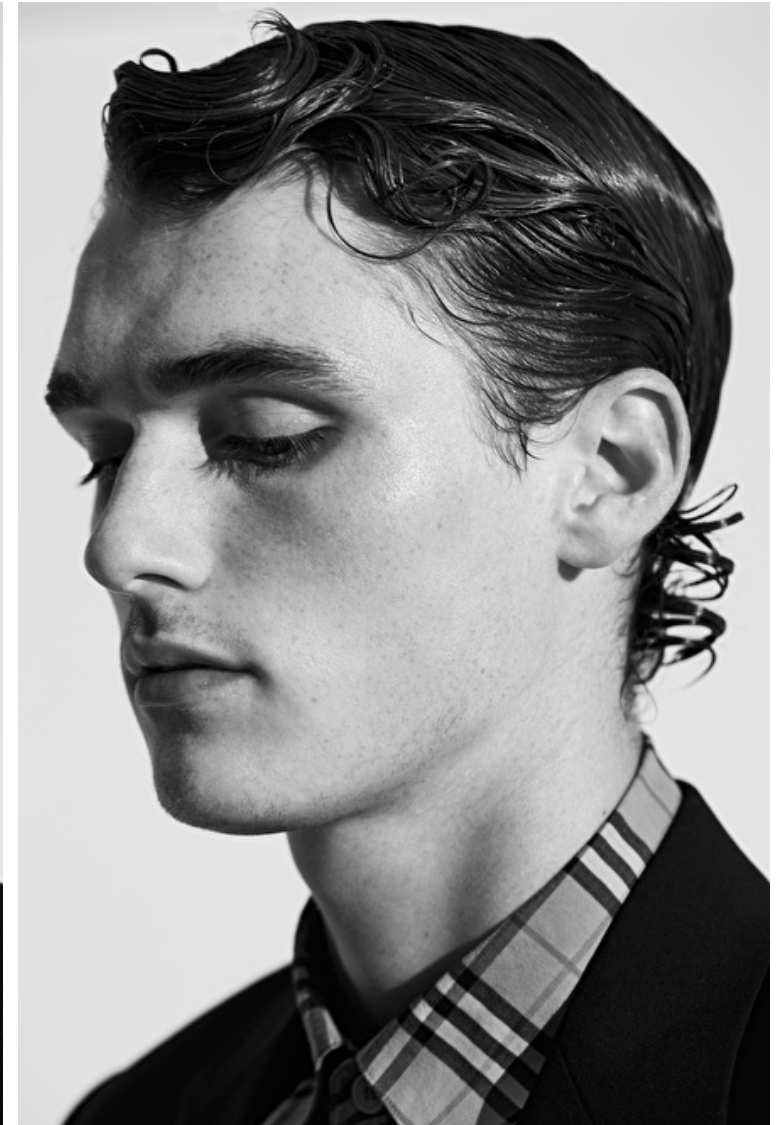

DILLON COLLINS

Height 191cm / 6' 3.0"

Chest 92cm / 36"

Hips 83cm / 32.5"

Waist 79cm / 31"

Shoes EU/US/UK 46.5 / 13 / 11

Inseam 89cm / 35"

Hair Light brown

Hair length 3

Eyes Blue

Neck 38cm / 15"

Sleeve 66cm / 26"