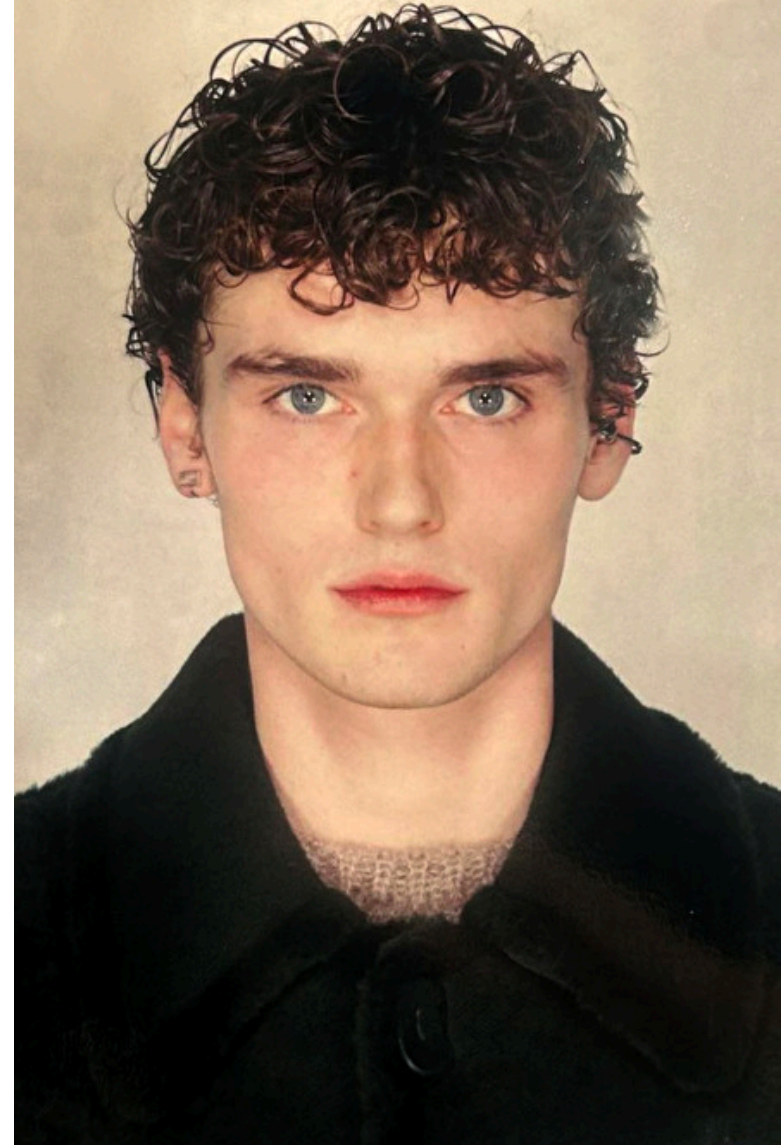

DILLON COLLINS

Height 191cm / 6' 3.0"

Chest 92cm / 36"

Hips 83cm / 32.5"

Waist 79cm / 31"

Shoes EU/US/UK 46.5 / 13 / 11

Inseam 89cm / 35"

Hair Light brown

Hair length 3

Eyes Blue

Neck 38cm / 15"

Sleeve 66cm / 26"

Select

MODEL MANAGEMENT

2nd floor, 77 ST. Martins Lane (entrance on Cranbourn Street) , London, WC2N 4AA, England, United Kingdom
Phone: +44 (0) 20 7299 1322 **Fax:** +44 (0) 20 7299 1386 **Email:** info@selectmodel.com **Website:** https://www.selectmodel.com/