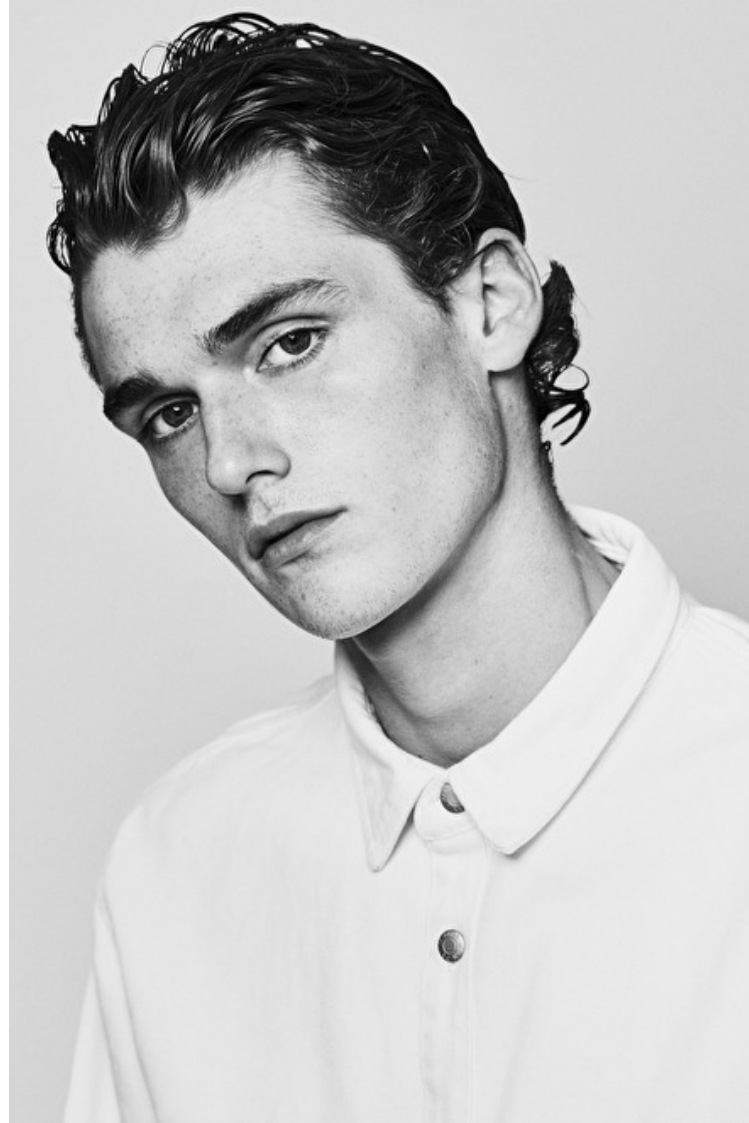

DILLON COLLINS

Height 191cm / 6' 3.0"

Chest 92cm / 36"

Hips 83cm / 32.5"

Waist 79cm / 31"

Shoes EU/US/UK 46.5 / 13 / 11

Inseam 89cm / 35"

Hair Light brown

Hair length 3

Eyes Blue

Neck 38cm / 15"

Sleeve 66cm / 26"