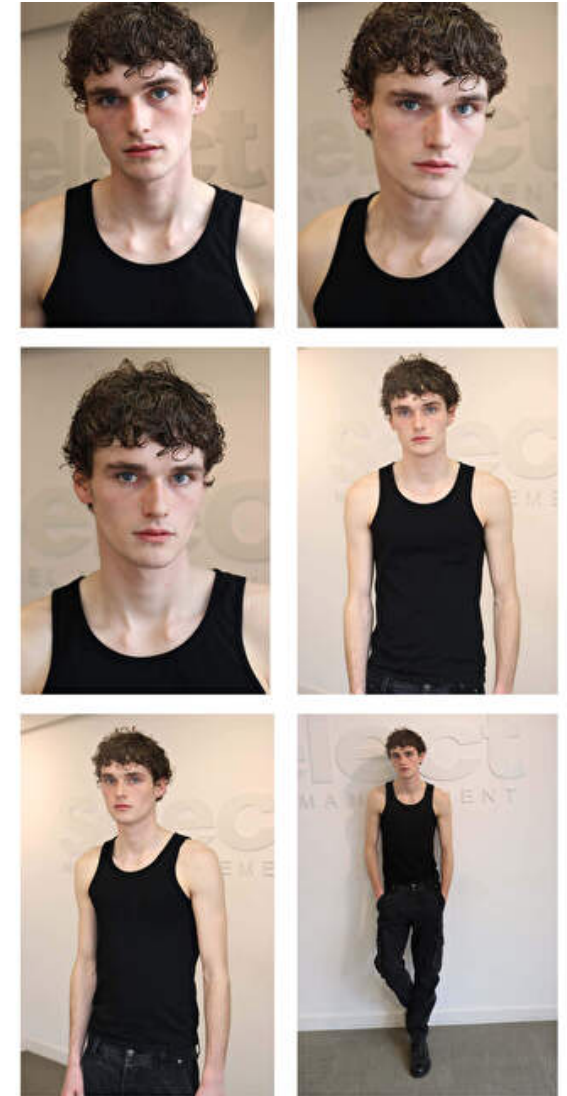

select
DEL MANAGEMENT
info@selectmodel.com London WC2N 4AA Tel: +44 (0) 20 7299 1322 Fax: +44 (0) 20 7299 1386