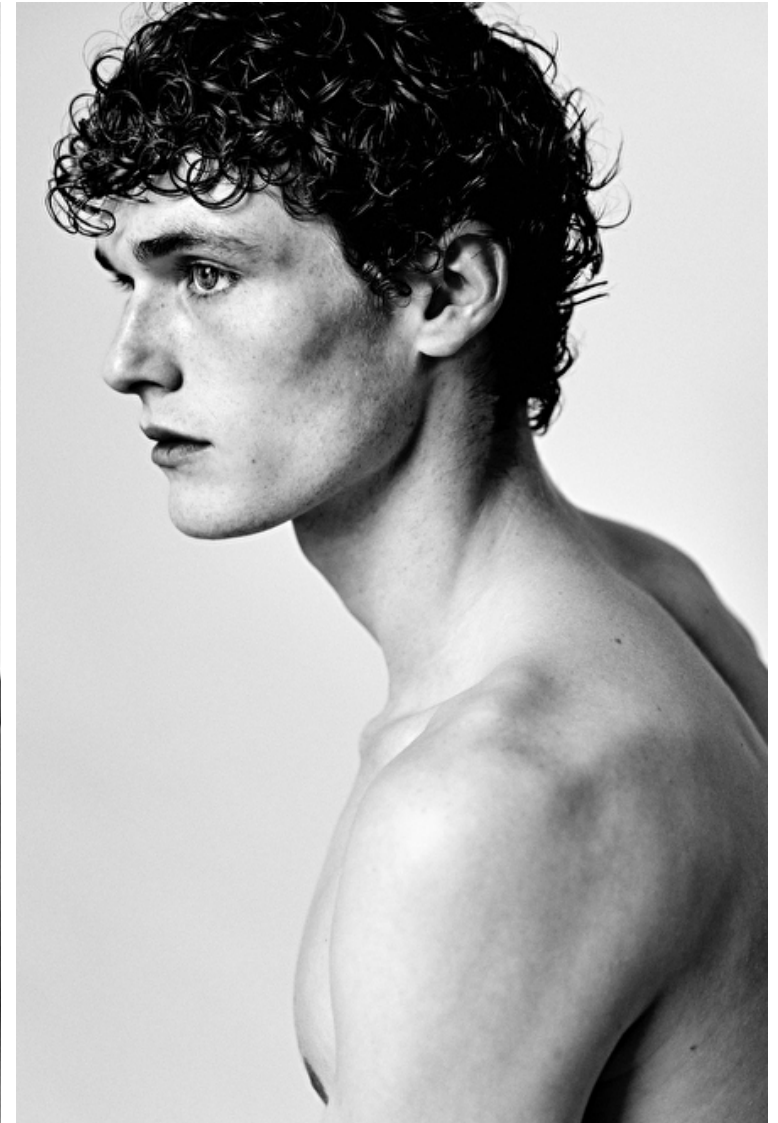

DILLON COLLINS

Height 191cm / 6' 3.0"

Chest 92cm / 36"

Hips 83cm / 32.5"

Waist 79cm / 31"

Shoes EU/US/UK 46.5 / 13 / 11

Inseam 89cm / 35"

Hair Light brown

Hair length 3

Eyes Blue

Neck 38cm / 15"

Sleeve 66cm / 26"

Select

MODEL MANAGEMENT

2nd floor, 77 ST. Martins Lane (entrance on Cranbourn Street) , London, WC2N 4AA, England, United Kingdom
Phone: +44 (0) 20 7299 1322 **Fax:** +44 (0) 20 7299 1386 **Email:** info@selectmodel.com **Website:** https://www.selectmodel.com/