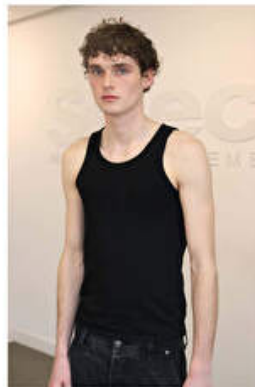

Select

MODEL MANAGEMENT

2nd floor, 77 ST. Martins Lane (entrance on Cranbourn Street), London, WC2N 4AA, England, United Kingdom
Phone: +44 (0) 20 7299 1322 Fax: +44 (0) 20 7299 1386 Email: info@selectmodel.com Website: https://www.selectmodel.com/

DILLON COLLINS

Height 191cm / 6' 3.0"

Chest 92cm / 36"

Hips 83cm / 32.5"

Waist 79cm / 31"

Shoes EU/US/UK 46.5 / 13 / 11

Inseam 89cm / 35"

Hair Light brown

Hair length 3

Eyes Blue

Neck 38cm / 15"

Sleeve 66cm / 26"

select
DEL MANAGEMENT
info@selectmodel.com London W1T 7AF Tel: 020 7299 1322 Fax: 020 7299 1386