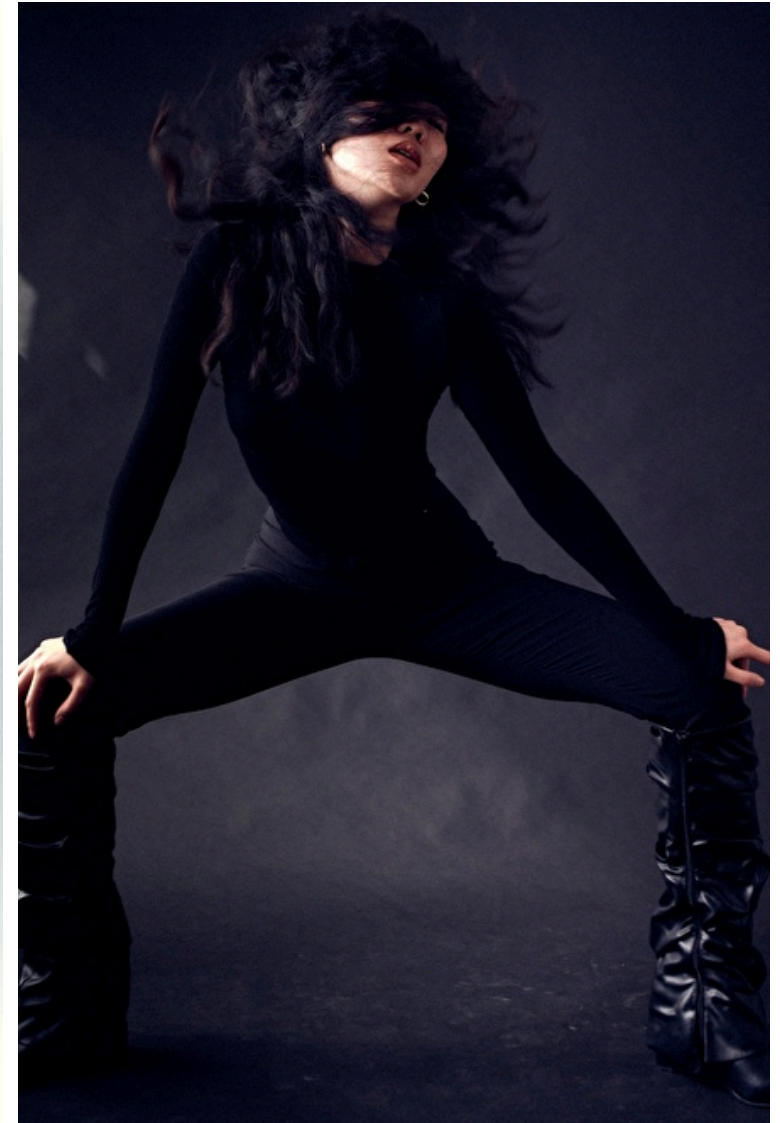

Select

MODEL MANAGEMENT

2nd floor, 77 ST. Martins Lane, London, WC2N 4AA, England, United Kingdom
Phone: +44 20 7299 1300 **Fax:** +44 20 7299 1385 **Email:** info@selectmodel.com **Website:** https://www.selectmodel.com/

DORRIT Li

Height 177cm / 5' 9.5"

Size EU/US 36 / 6

Bust 80cm / 31.5"

Waist 62cm / 24.5"

Hips 91cm / 36"

Shoes EU/US/UK 39 / 8 / 6

Eyes Brown

Hair Black

Cup B

Location LONDON