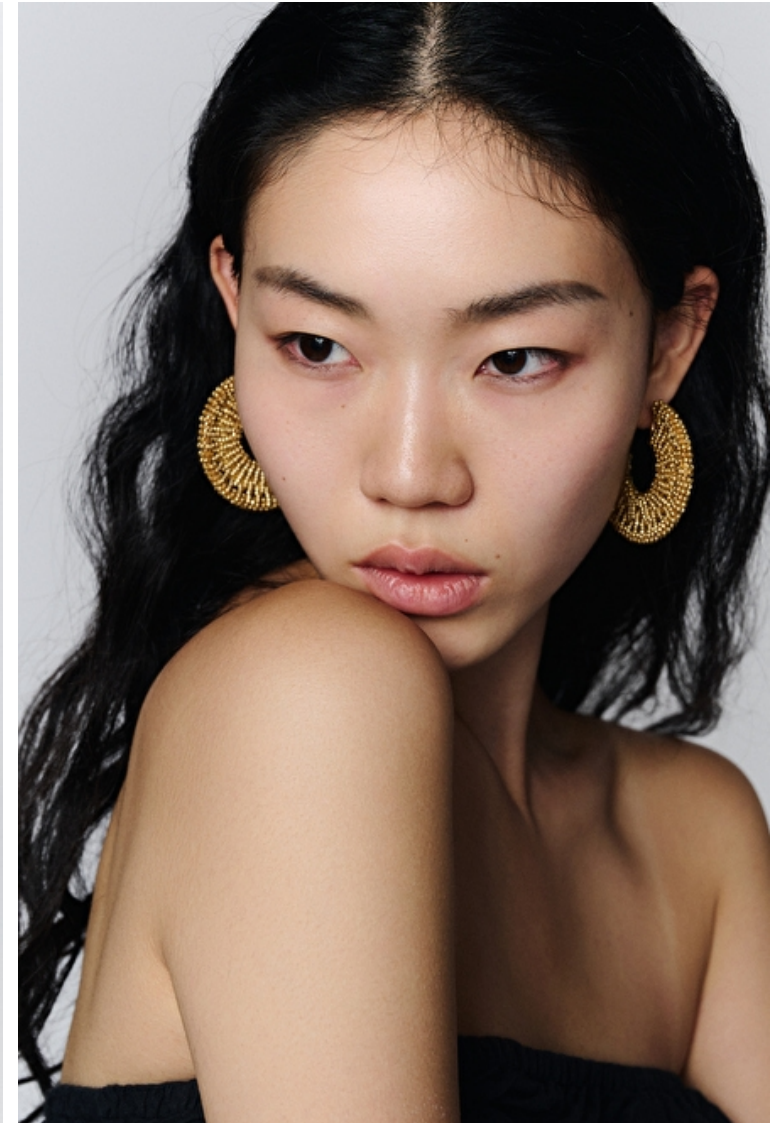

Select

MODEL MANAGEMENT

2nd floor, 77 ST. Martins Lane, London, 00000, England, United Kingdom

Phone: +44 20 7299 1300 Fax: +44 20 7299 1385 Email: info@selectmodel.com Website: <https://www.selectmodel.com/>

DORRIT Li

Height 177cm / 5' 9.5"

Size EU/US 36 / 6

Bust 80cm / 31.5"

Waist 62cm / 24.5"

Hips 91cm / 36"

Shoes EU/US/UK 39 / 8 / 6

Eyes Brown

Hair Black

Cup B

Location LONDON