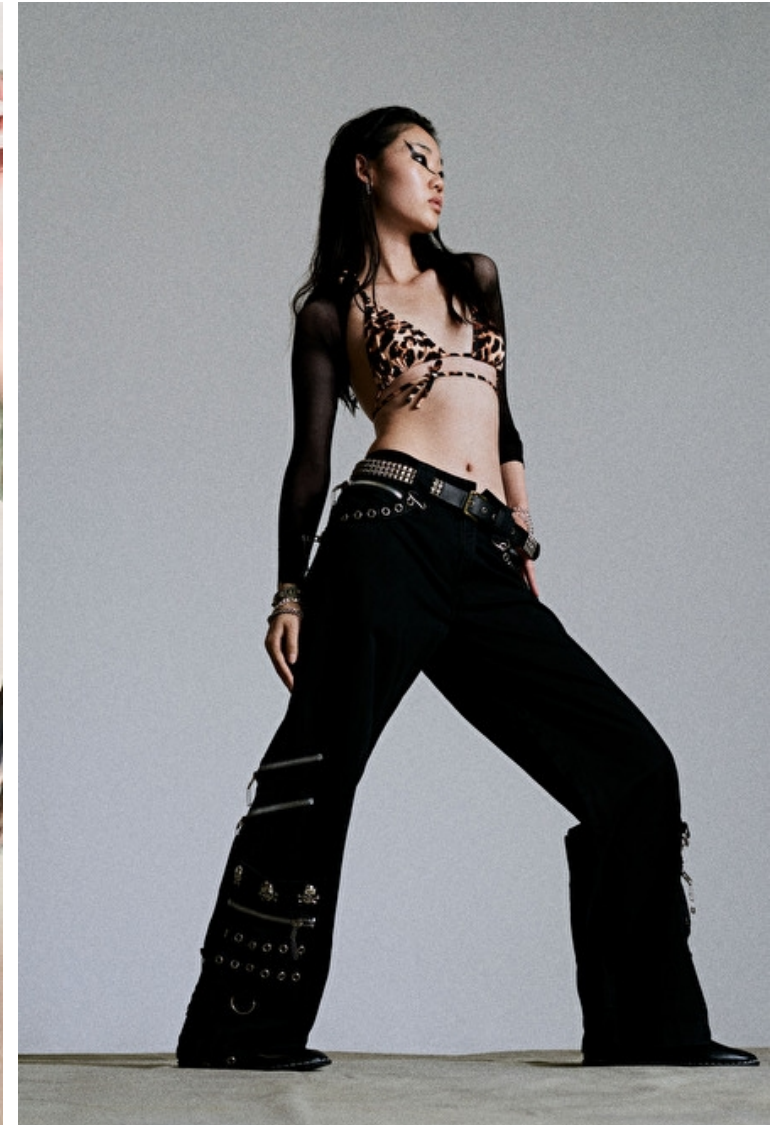

Select

MODEL MANAGEMENT

2nd floor, 77 ST. Martins Lane, London, 00000, England, United Kingdom

Phone: +44 20 7299 1300 Fax: +44 20 7299 1385 Email: info@selectmodel.com Website: <https://www.selectmodel.com/>

DORRIT Li

Height 177cm / 5' 9.5"

Size EU/US 36 / 6

Bust 80cm / 31.5"

Waist 62cm / 24.5"

Hips 91cm / 36"

Shoes EU/US/UK 39 / 8 / 6

Eyes Brown

Hair Black

Cup B

Location LONDON