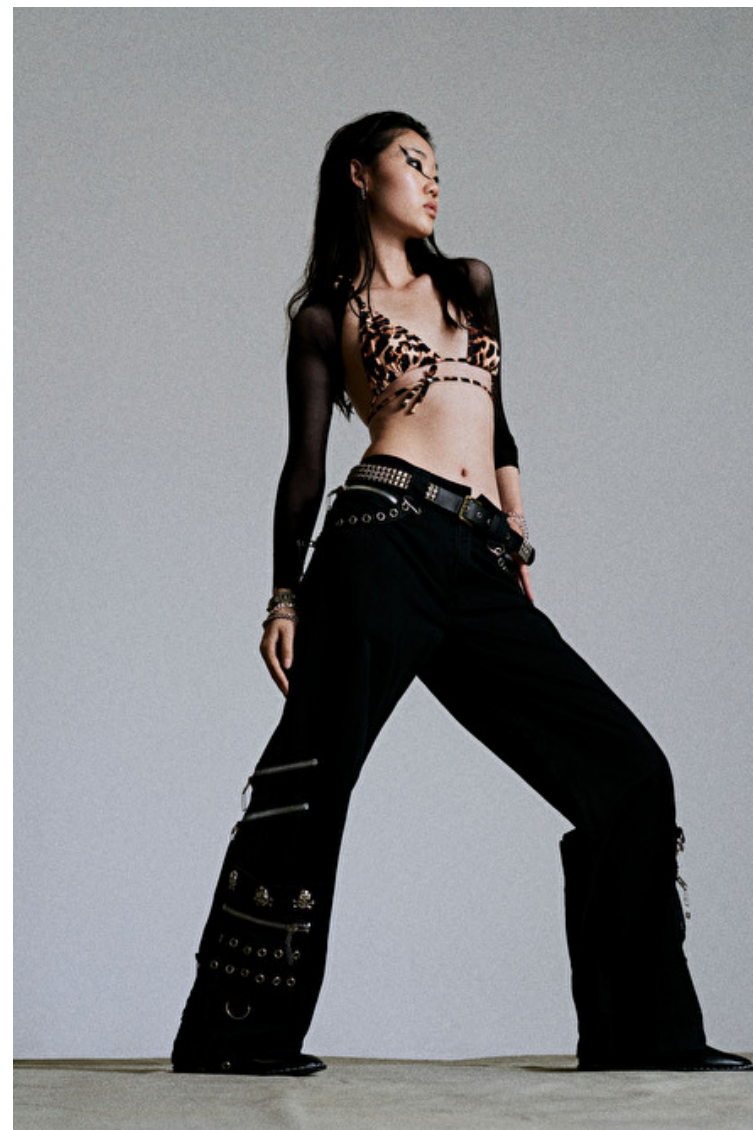

Select

MODEL MANAGEMENT

2nd floor, 77 ST. Martins Lane, London, WC2N 4AA, England, United Kingdom

Phone: +44 20 7299 1300 Fax: +44 20 7299 1385 Email: info@selectmodel.com Website: <https://www.selectmodel.com/>

DORRIT Li

Height 177cm / 5' 9.5"

Size EU/US 36 / 6

Bust 80cm / 31.5"

Waist 62cm / 24.5"

Hips 91cm / 36"

Shoes EU/US/UK 39 / 8 / 6

Eyes Brown

Hair Black

Cup B

Location LONDON