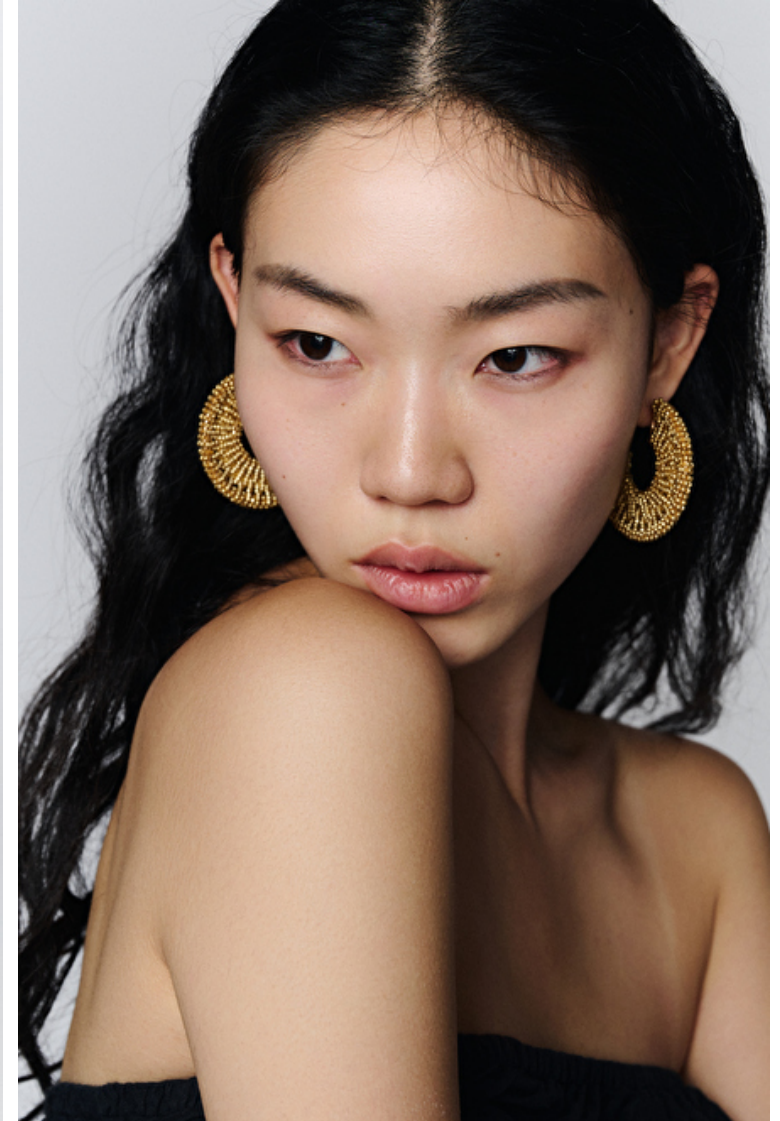

DORRIT Li

Height 177cm / 5' 9.5"

Size EU/US 36 / 6

Bust 80cm / 31.5"

Waist 62cm / 24.5"

Hips 91cm / 36"

Shoes EU/US/UK 39 / 8 / 6

Eyes Brown

Hair Black

Cup B

Location LONDON