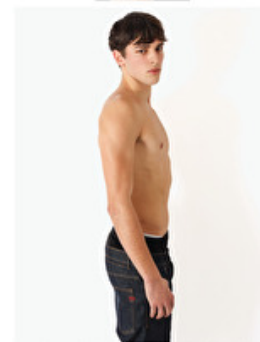

Hair Brown

Inseam 81cm / 32"

Neck 37cm / 14.5"

Sleeve 66cm / 26"

Select
MODEL MANAGEMENT

Dren Hoti

Height 6'2.5/189
Chest 36 5/8"

Waist 30/76
Collar 14 5/8"