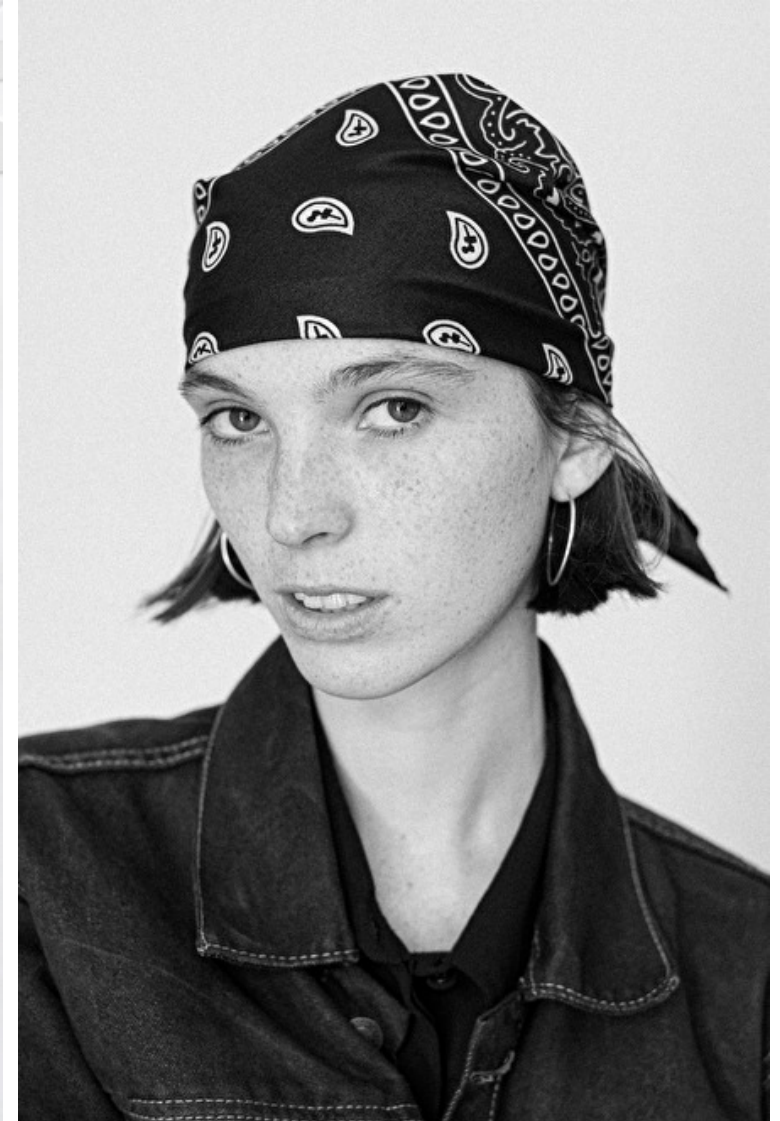

EL Matthews

Height 176cm / 5' 9.5"

Bust 78cm / 30.5"

Waist 56cm / 22"

Hips 84cm / 33"

Shoes EU/US/UK 38 / 7.5 / 5

Eyes Green brown

Hair Dark brown