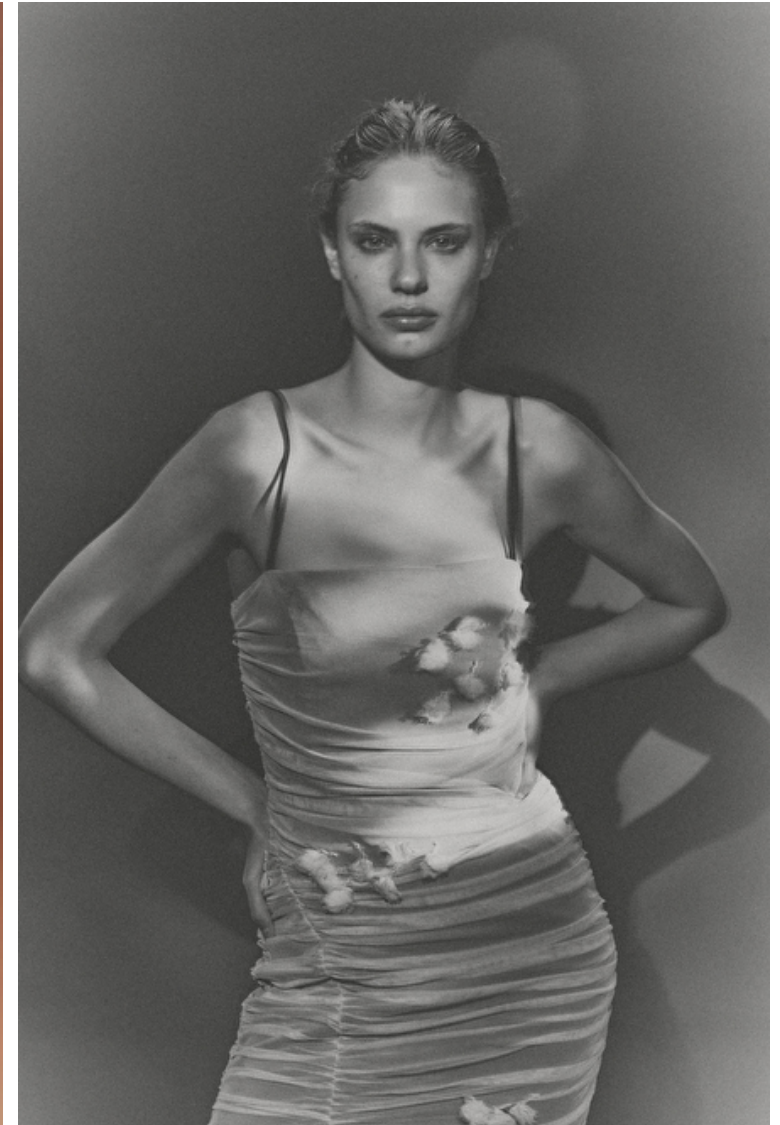

ELLA BURGERING

Height 179cm / 5' 10.5"

Size EU/US 34 / 4

Bust 82cm / 32.5"

Waist 61cm / 24"

Hips 91cm / 36"

Shoes EU/US/UK 39 / 8 / 6

Eyes Blue

Hair Brown