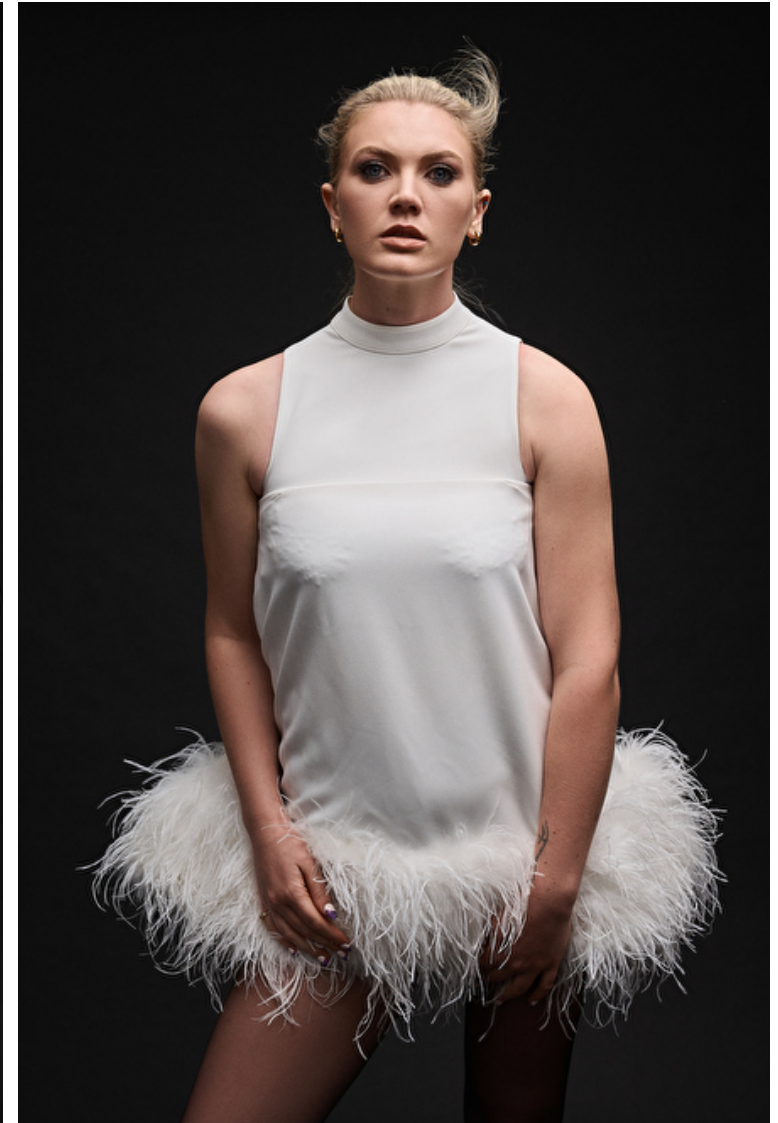

Select

MODEL MANAGEMENT

2nd floor, 77 ST. Martins Lane (entrance on Cranbourn Street) , London, WC2N 4AA, England, United Kingdom
Phone: +44 (0) 20 7299 1322 **Fax:** +44 (0) 20 7299 1386 **Email:** info@selectmodel.com **Website:** https://www.selectmodel.com/

ELLA LOUDON

Height 178cm / 5' 10.0"

Size EU/US 38 / 8

Bust 81cm / 32"

Waist 66cm / 26"

Hips 89cm / 35"

Shoes EU/US/UK 40 / 9 / 7

Eyes Blue

Hair Blond

Cup DD

Hair length 1