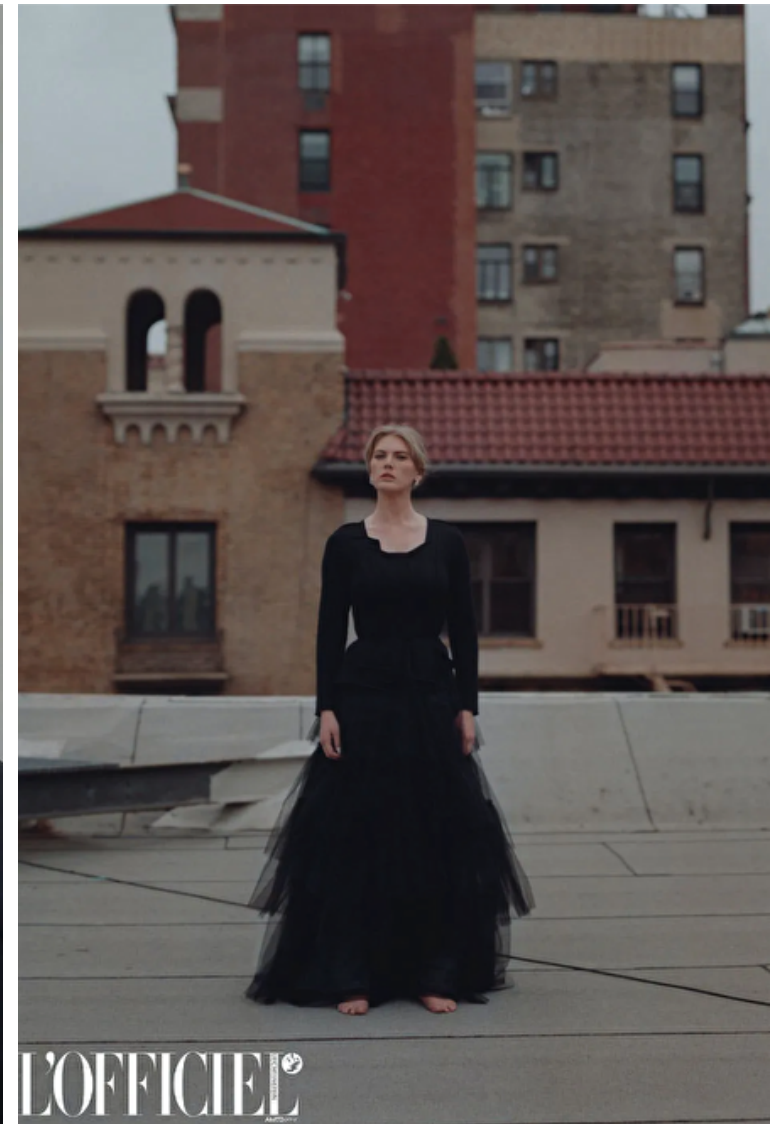

Select

MODEL MANAGEMENT

2nd floor, 77 ST. Martins Lane (entrance on Cranbourn Street) , London, WC2N 4AA, England, United Kingdom
Phone: +44 (0) 20 7299 1322 **Fax:** +44 (0) 20 7299 1386 **Email:** info@selectmodel.com **Website:** https://www.selectmodel.com/

ELLA LOUDON

Height 178cm / 5' 10.0"

Size EU/US 38 / 8

Bust 81cm / 32"

Waist 66cm / 26"

Hips 89cm / 35"

Shoes EU/US/UK 40 / 9 / 7

Eyes Blue

Hair Blond

Cup DD

Hair length 1