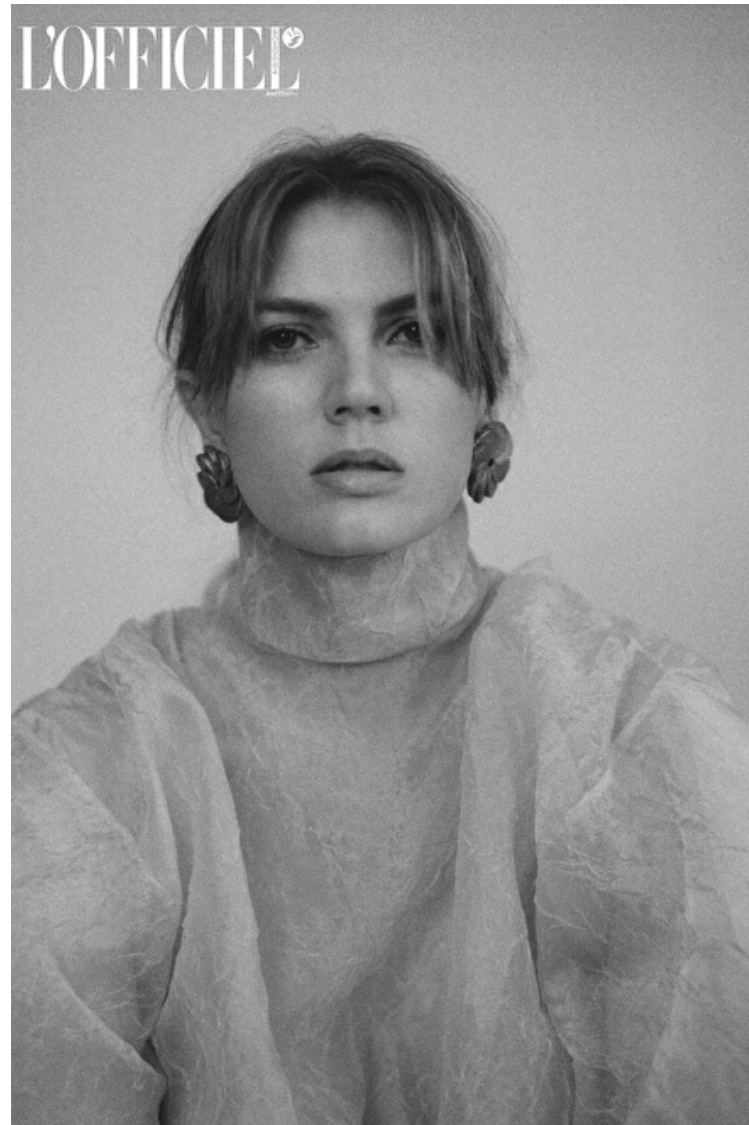

Select

MODEL MANAGEMENT

2nd floor, 77 ST. Martins Lane (entrance on Cranbourn Street) , London, WC2N 4AA, England, United Kingdom
Phone: +44 (0) 20 7299 1322 **Fax:** +44 (0) 20 7299 1386 **Email:** info@selectmodel.com **Website:** https://www.selectmodel.com/

ELLA LOUDON

Height 178cm / 5' 10.0"

Size EU/US 38 / 8

Bust 81cm / 32"

Waist 66cm / 26"

Hips 89cm / 35"

Shoes EU/US/UK 40 / 9 / 7

Eyes Blue

Hair Blond

Cup DD

Hair length 1