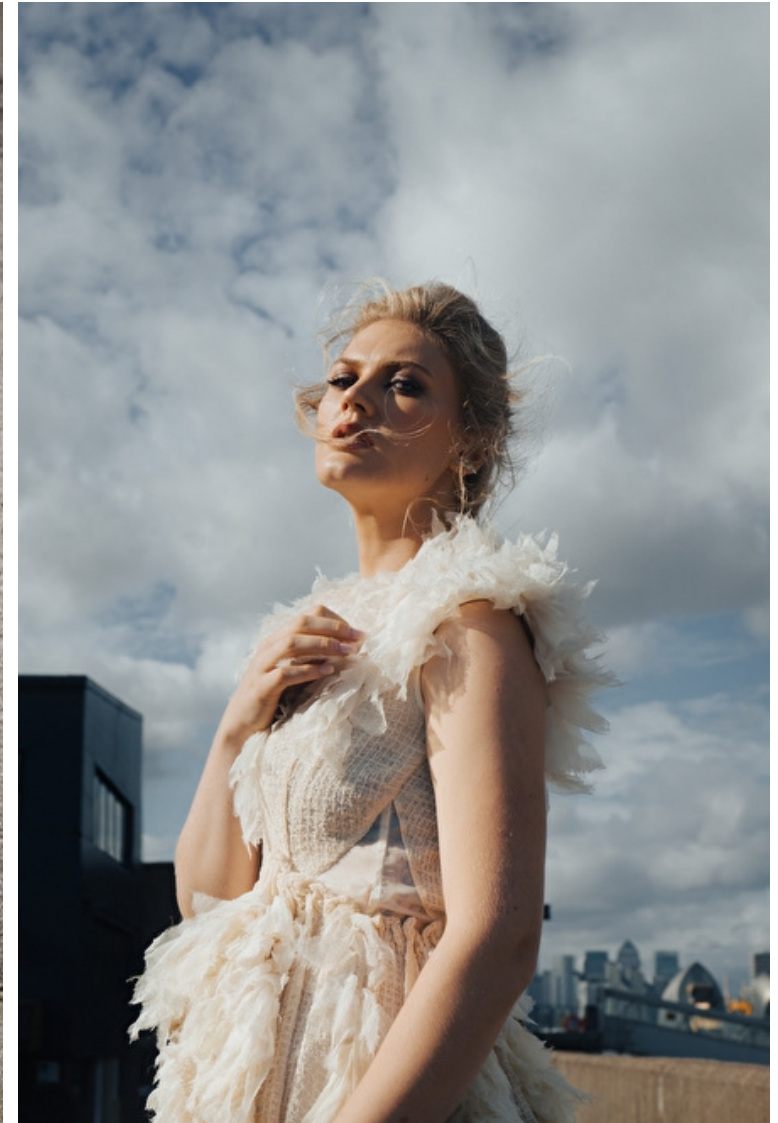

Select

MODEL MANAGEMENT

2nd floor, 77 ST. Martins Lane (entrance on Cranbourn Street) , London, WC2N 4AA, England, United Kingdom
Phone: +44 (0) 20 7299 1322 **Fax:** +44 (0) 20 7299 1386 **Email:** info@selectmodel.com **Website:** https://www.selectmodel.com/

ELLA LOUDON

Height 178cm / 5' 10.0"

Size EU/US 38 / 8

Bust 81cm / 32"

Waist 66cm / 26"

Hips 89cm / 35"

Shoes EU/US/UK 40 / 9 / 7

Eyes Blue

Hair Blond

Cup DD

Hair length 1