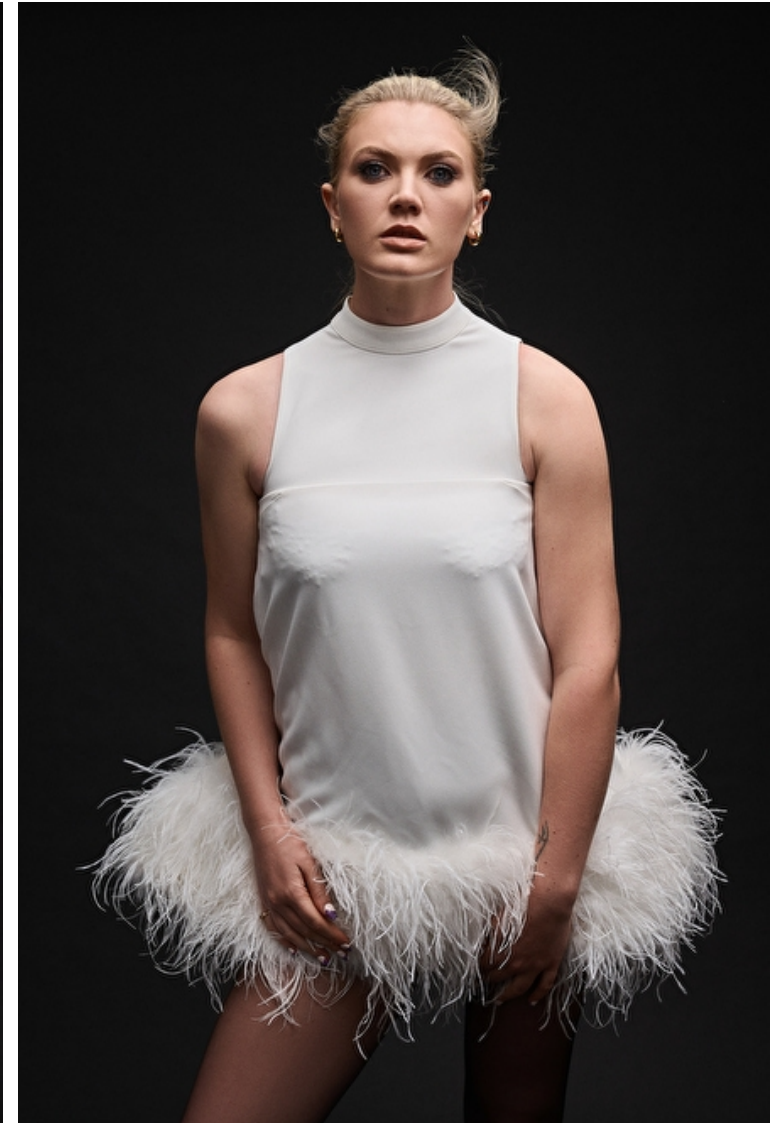

Select

MODEL MANAGEMENT

2nd floor, 77 ST. Martins Lane (entrance on Cranbourn Street) , London, WC2N 4AA, England, United Kingdom
Phone: +44 (0) 20 7299 1322 **Fax:** +44 (0) 20 7299 1386 **Email:** info@selectmodel.com **Website:** https://www.selectmodel.com/

ELLA LOUDON

Height 178cm / 5' 10.0"

Size EU/US 38 / 8

Bust 81cm / 32"

Waist 66cm / 26"

Hips 89cm / 35"

Shoes EU/US/UK 40 / 9 / 7

Eyes Blue

Hair Blond

Cup DD

Hair length 1