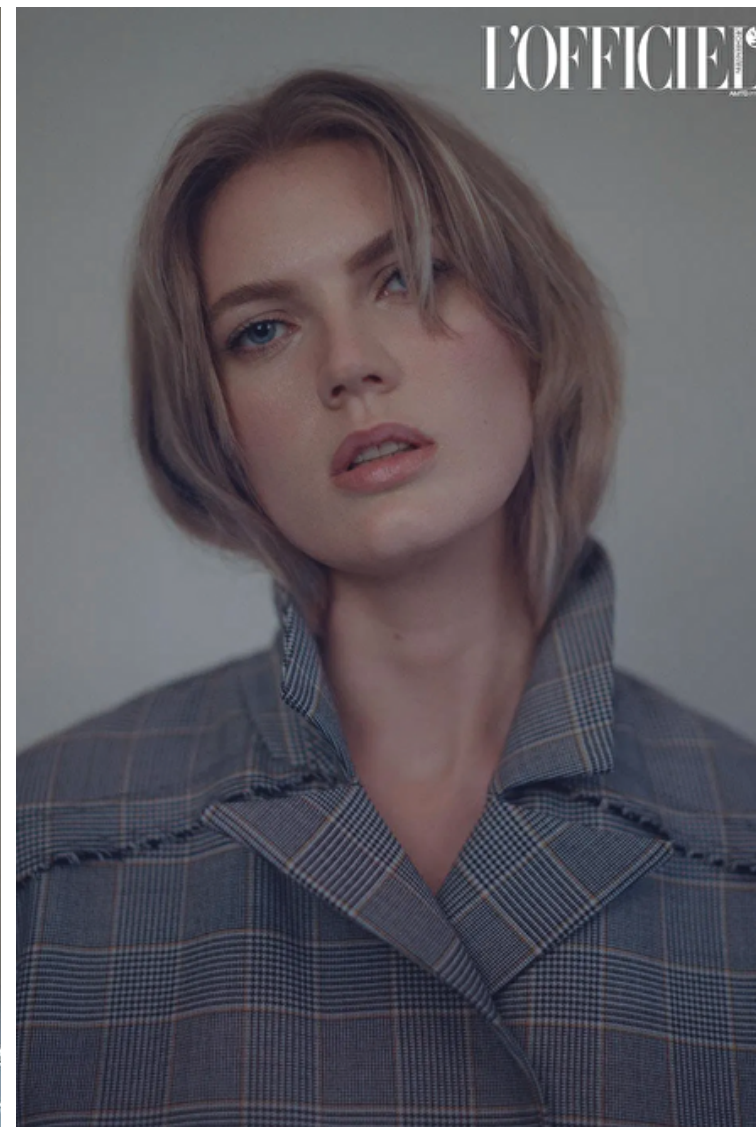

Select

MODEL MANAGEMENT

2nd floor, 77 St. Martins Lane (entrance on Cranbourn Street), London, WC2N 4AA, England, United Kingdom
Phone: +44 (0) 20 7299 1322 Fax: +44 (0) 20 7299 1386 Email: info@selectmodel.com Website: https://www.selectmodel.com/

ELLA LOUDON

Height 178cm / 5' 10.0"

Size EU/US 38 / 8

Bust 81cm / 32"

Waist 66cm / 26"

Hips 89cm / 35"

Shoes EU/US/UK 40 / 9 / 7

Eyes Blue

Hair Blond

Cup DD

Hair length 1