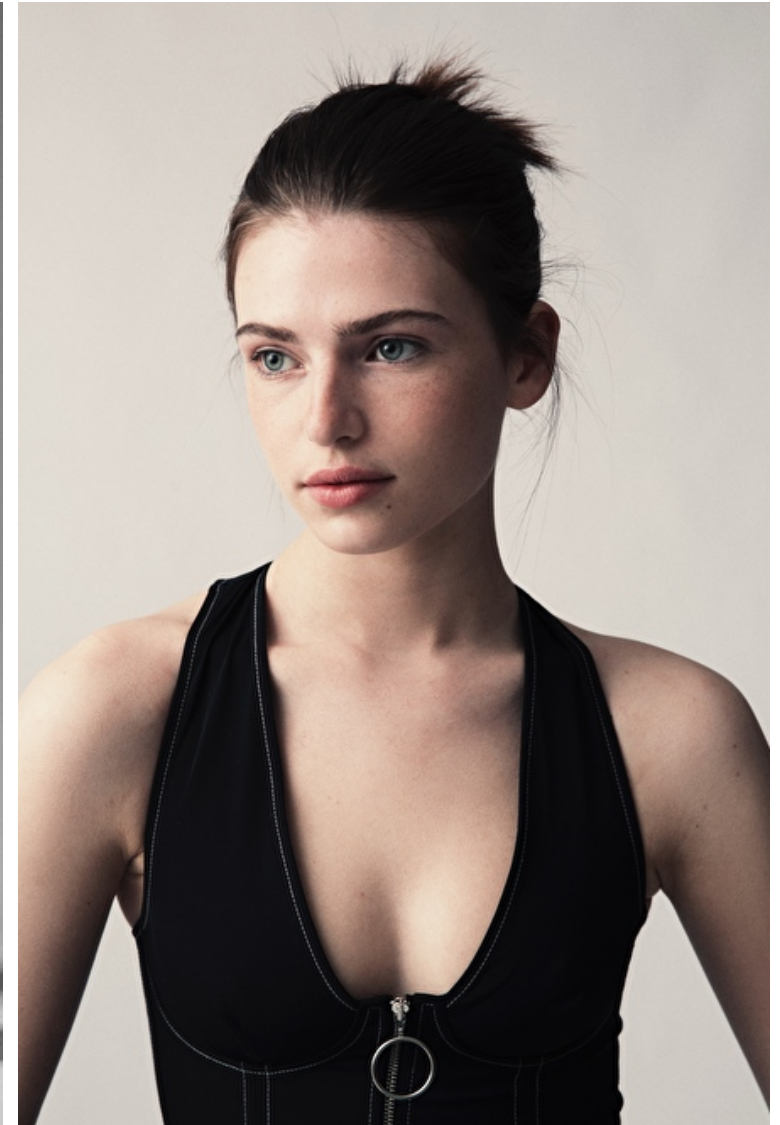

Select

MODEL MANAGEMENT

2nd floor, 77 ST. Martins Lane, London, WC2N 4AA, England, United Kingdom

Phone: +44 20 7299 1300 Fax: +44 20 7299 1385 Email: info@selectmodel.com Website: <https://www.selectmodel.com/>

Ella Taylor

Height 173cm / 5' 8.0"

Size EU/US 34 / 4

Bust 81cm / 32"

Waist 63cm / 25"

Hips 95cm / 37.5"

Shoes EU/US/UK 39 / 8 / 6

Eyes Blue green

Hair Brown

Hair length 1

Cup B