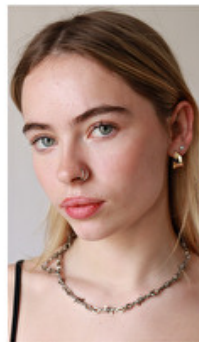

Elsie

Height 5'6/168