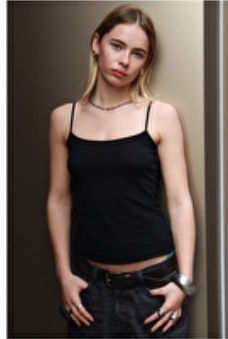

Height 5'6/168