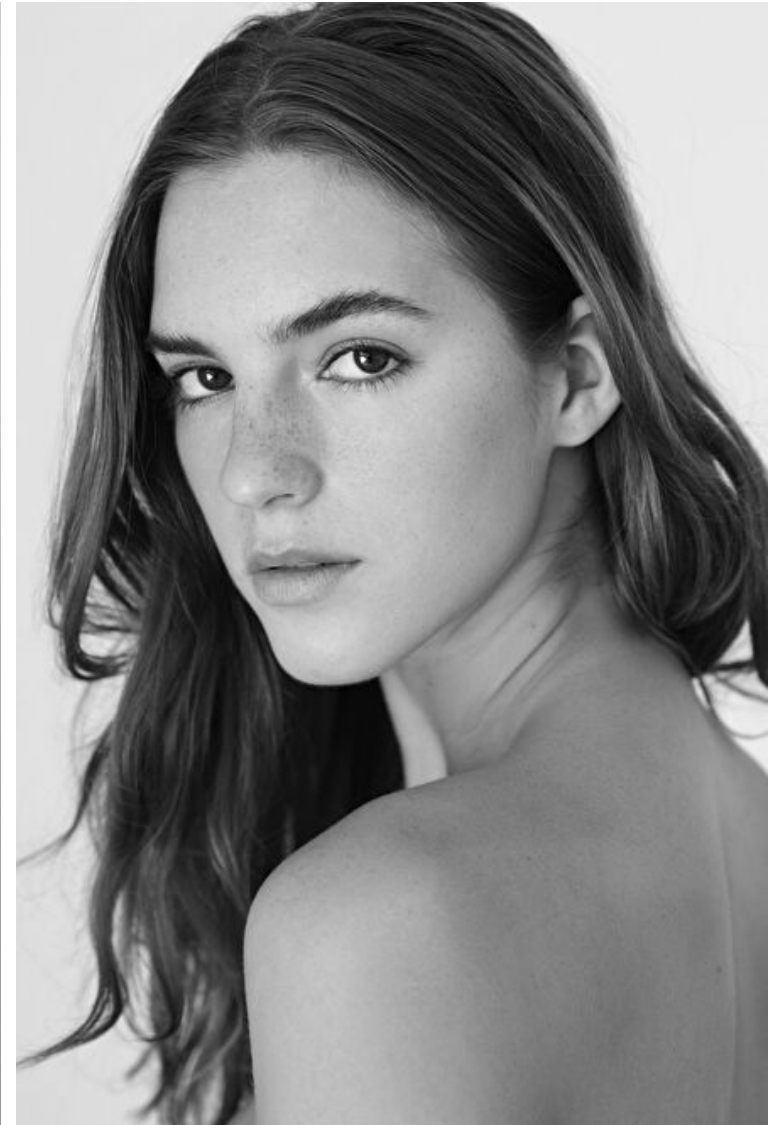

## EMILY FELD

Height 174cm / 5' 8.5"

Bust 84cm / 33"

Waist 59cm / 23"

Hips 91cm / 36"

Shoes EU/US/UK 39 / 8 / 6

Eyes Brown

Hair Brown