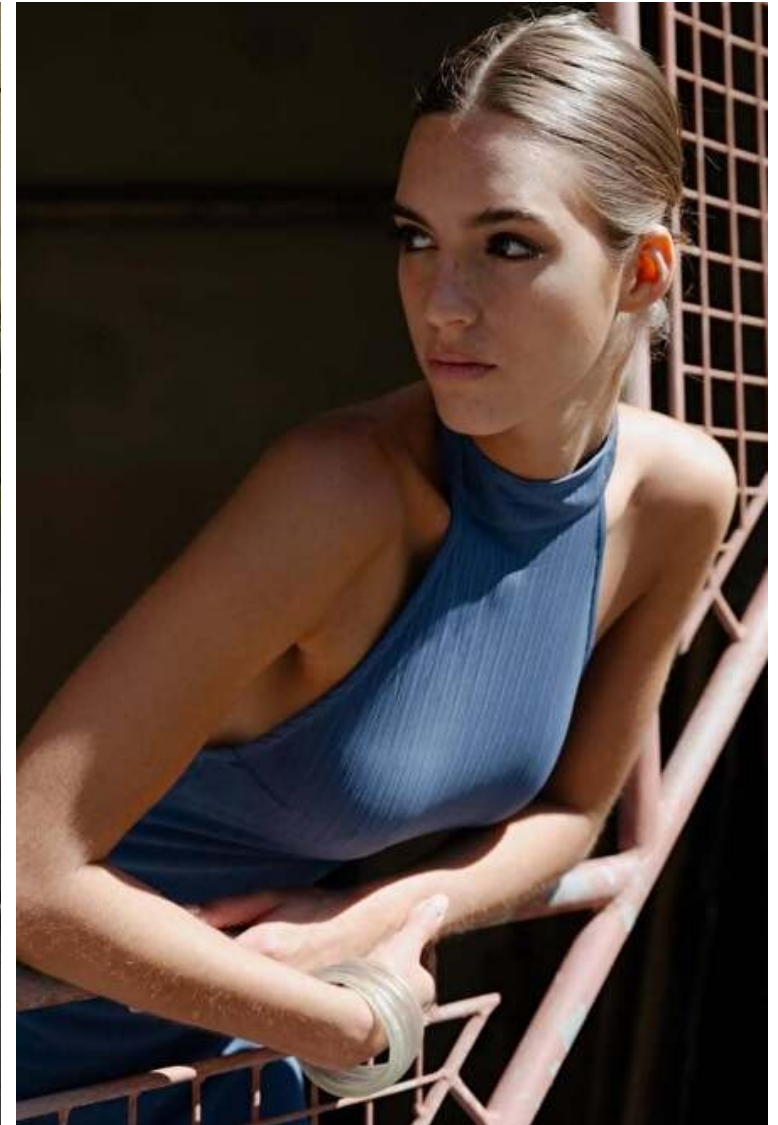

## EMILY FELD

Height 174cm / 5' 8.5"

Bust 84cm / 33"

Waist 59cm / 23"

Hips 91cm / 36"

Shoes EU/US/UK 39 / 8 / 6

Eyes Brown

Hair Brown