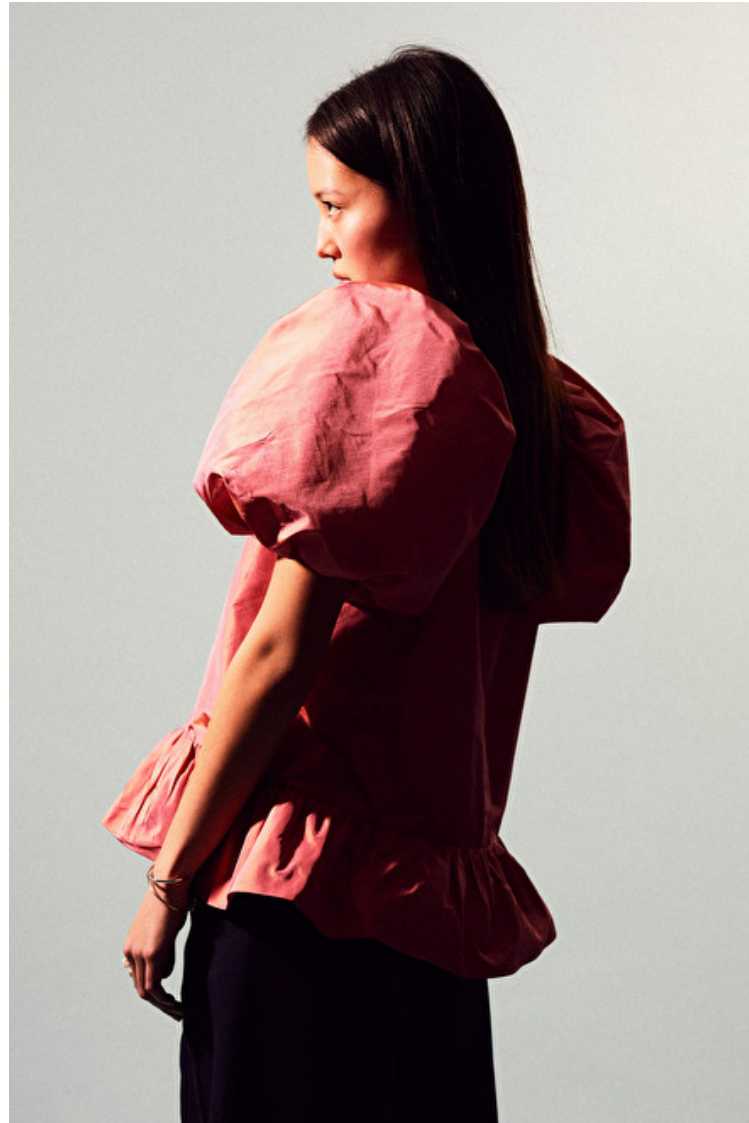

EMMA SPEARMAN

Height 176cm / 5' 9.5"

Size EU/US 36 / 6

Bust 76cm / 30"

Waist 60cm / 23.5"

Hips 91cm / 36"

Shoes EU/US/UK 39.5 / 8.5 / 6

Eyes Dark brown

Hair Dark brown