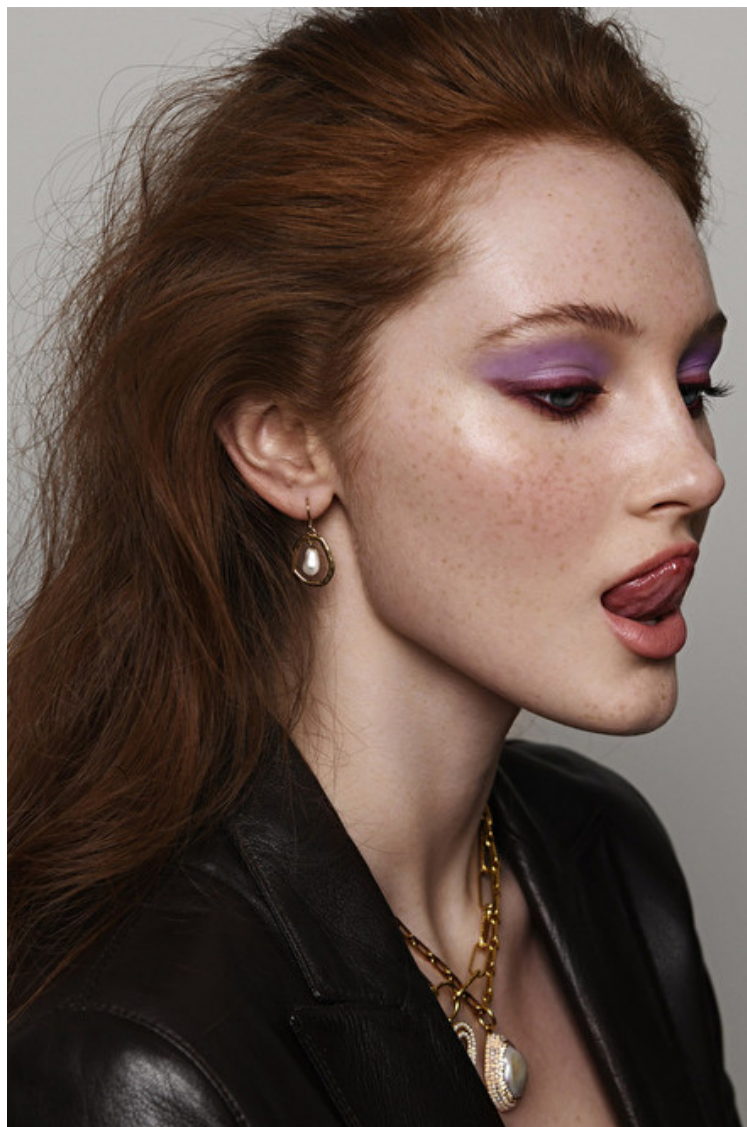

Select

MODEL MANAGEMENT

2nd floor, 77 ST. Martins Lane, London, WC2N 4AA, England, United Kingdom

Phone: +44 20 7299 1300 Fax: +44 20 7299 1385 Email: info@selectmodel.com Website: <https://www.selectmodel.com/>

ERIN PERISE

Height 177cm / 5' 9.5"

Bust 81cm / 32"

Waist 61cm / 24"

Hips 89cm / 35"

Shoes EU/US/UK 39 / 8 / 6

Eyes Blue

Hair Auburn

Cup C