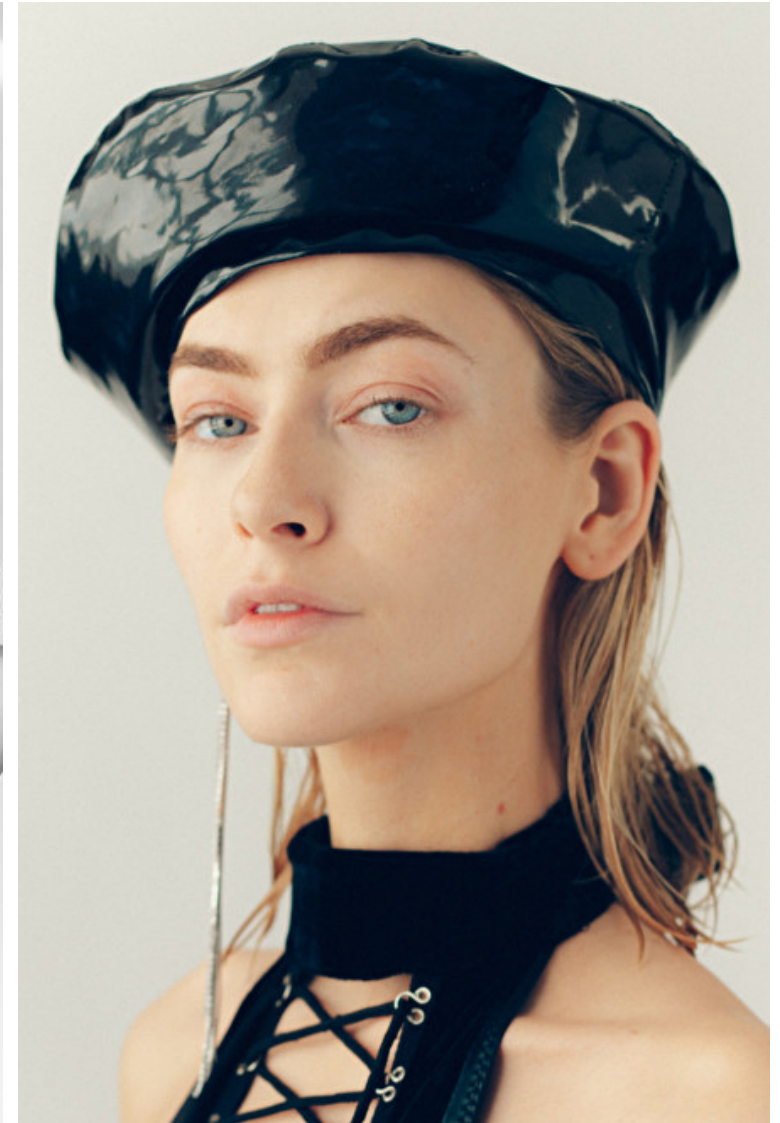

EVE DELF

Height 179cm / 5' 10.5"

Bust 81cm / 32"

Cup D

Hips 88cm / 34.5"

Waist 61cm / 24"

Shoes EU/US/UK 39 / 8 / 6

Hair Blond

Eyes Blue