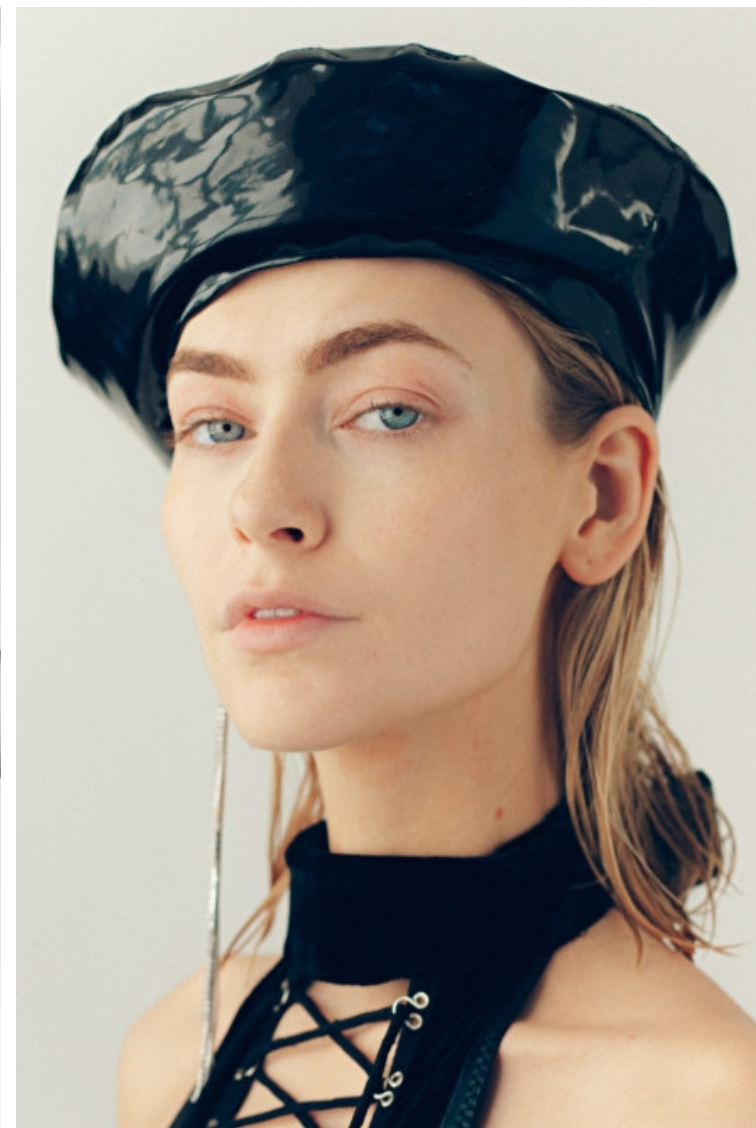

EVE DELF

Height 179cm / 5' 10.5"

Bust 81cm / 32"

Cup D

Hips 88cm / 34.5"

Waist 61cm / 24"

Shoes EU/US/UK 39 / 8 / 6

Hair Blond

Eyes Blue