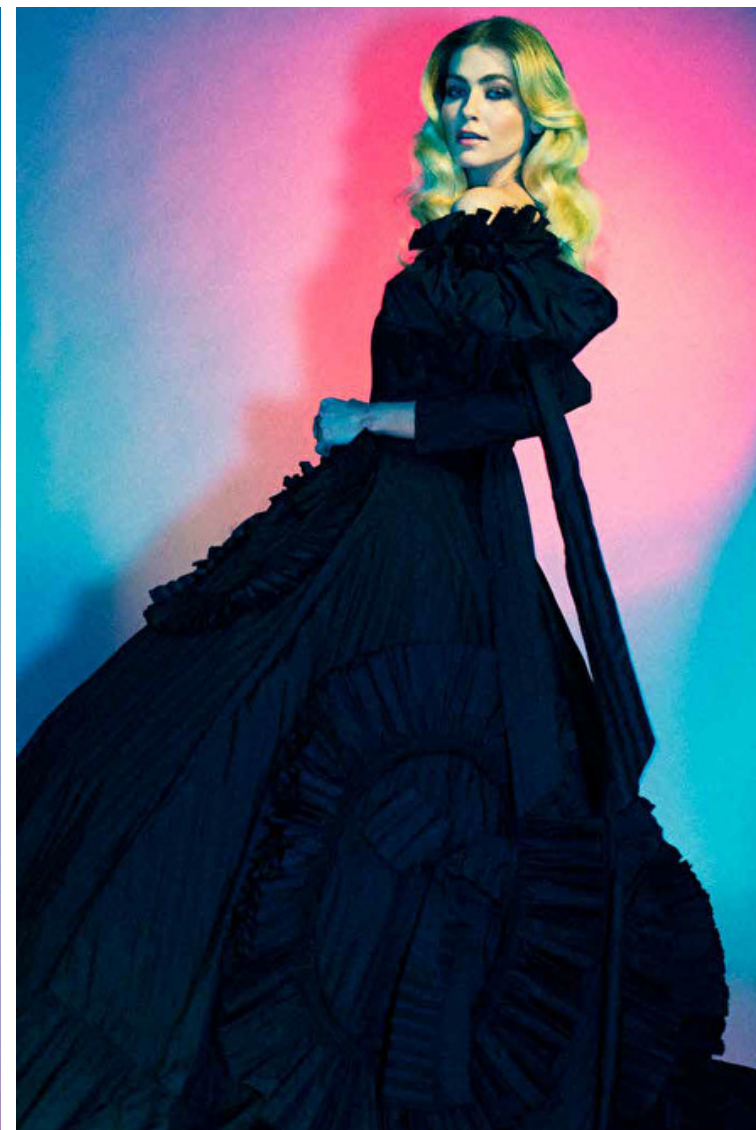

Select

MODEL MANAGEMENT

2nd floor, 77 ST. Martins Lane, London, WC2N 4AA, England, United Kingdom

Phone: +44 20 7299 1300 Fax: +44 20 7299 1385 Email: info@selectmodel.com Website: <https://www.selectmodel.com/>

EVE DELF

Height 179cm / 5' 10.5"

Bust 81cm / 32"

Cup D

Hips 88cm / 34.5"

Waist 61cm / 24"

Shoes EU/US/UK 39 / 8 / 6

Hair Blond

Eyes Blue