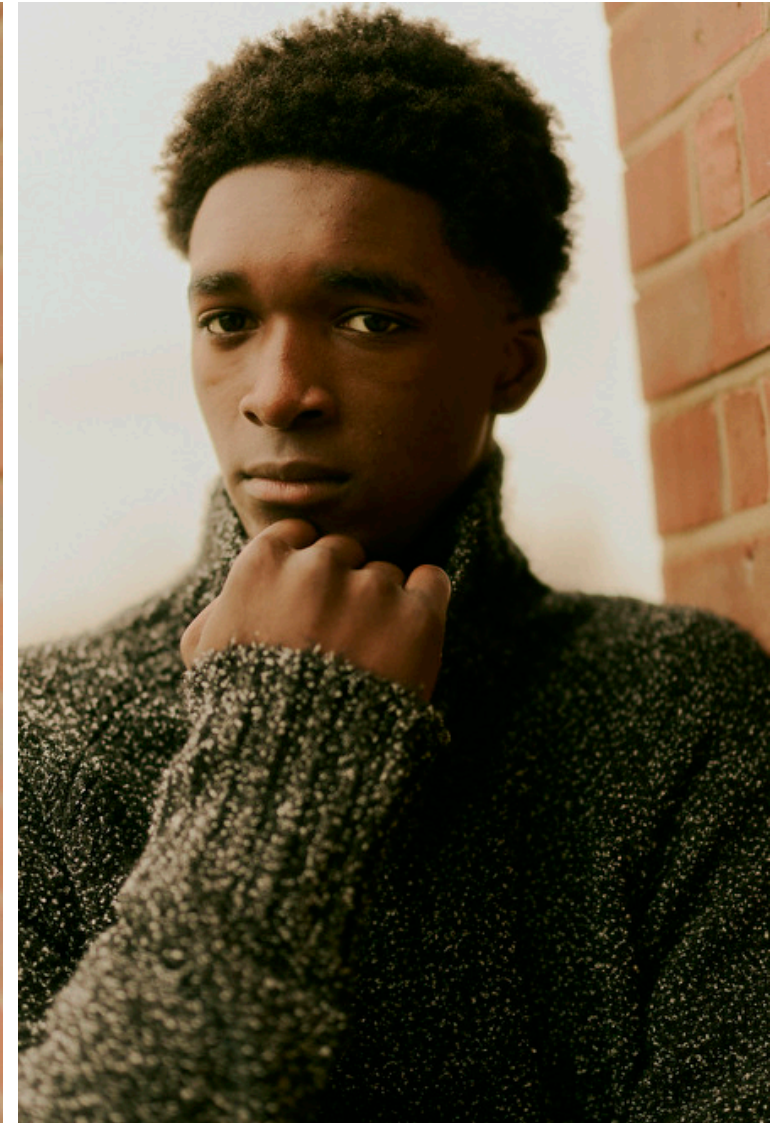

Select

MODEL MANAGEMENT

2nd floor, 77 ST. Martins Lane (entrance on Cranbourn Street) , London, WC2N 4AA, England, United Kingdom
Phone: +44 (0) 20 7299 1322 **Fax:** +44 (0) 20 7299 1386 **Email:** info@selectmodel.com **Website:** https://www.selectmodel.com/

Ezekiel Ifekoya

Height 195cm / 6' 5.0"

Chest 89cm / 35"

Waist 76cm / 30"

Hips 104cm / 41"

Shoes EU/US/UK 48 / 13

Eyes Brown

Hair Dark brown

Inseam 84cm / 33"

Sleeve 69cm / 27"