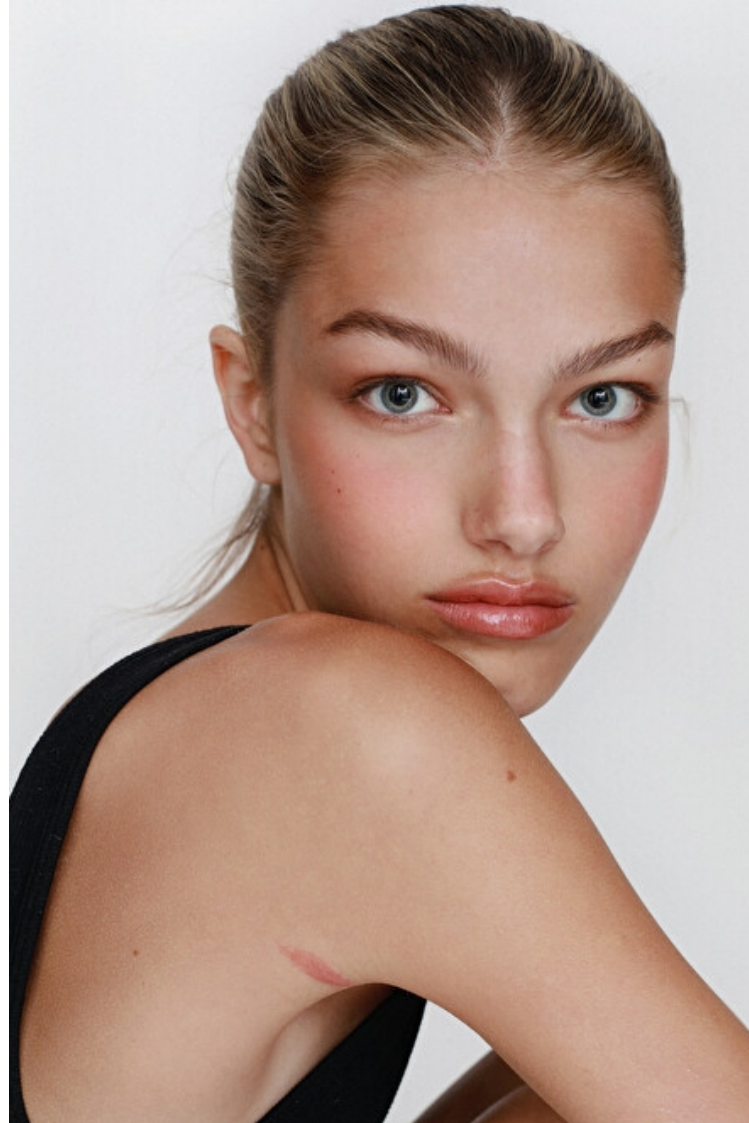

FAITH

Height 170cm / 5' 7.0"

Bust 79cm / 31"

Waist 57cm / 22.5"

Hips 84cm / 33"

Shoes EU/US/UK 38.5 / 7.5 / 5

Eyes Blue

Hair Blond