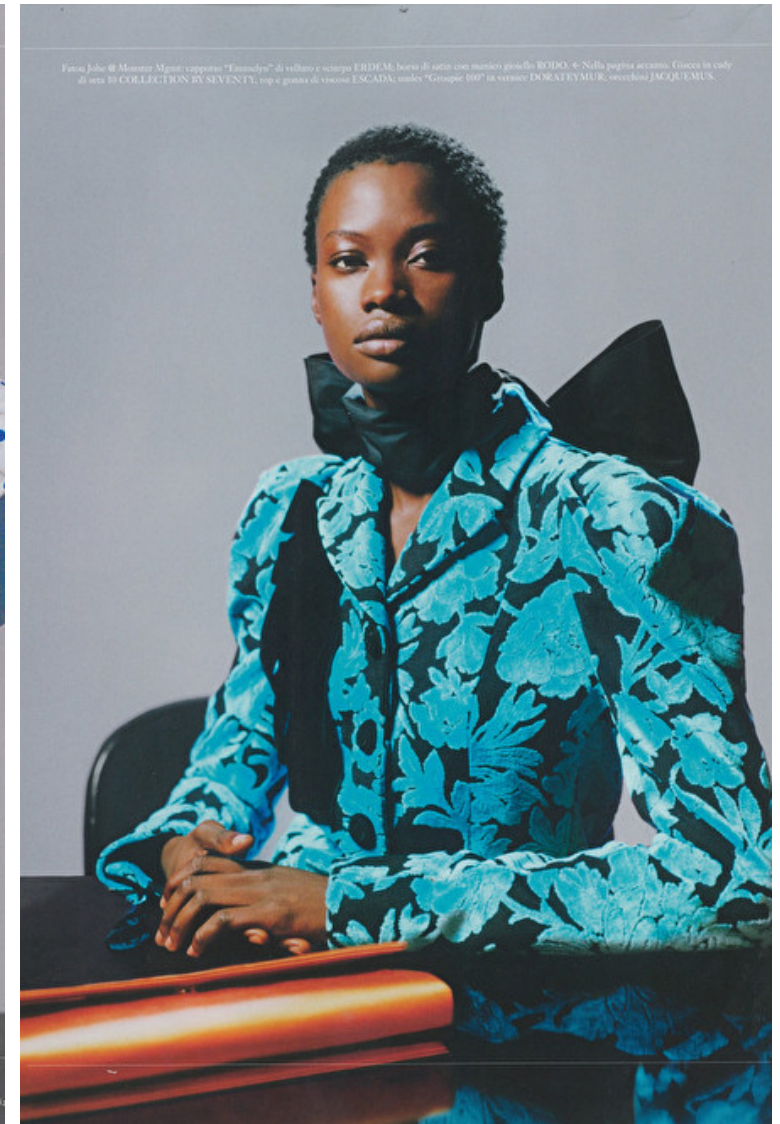

Select

MODEL MANAGEMENT

2nd floor, 77 ST. Martins Lane, London, WC2N 4AA, England, United Kingdom

Phone: +44 20 7299 1300 Fax: +44 20 7299 1385 Email: info@selectmodel.com Website: <https://www.selectmodel.com/>

FATOU

Height 180cm / 5' 11.0"

Bust 81cm / 32"

Cup A

Hips 94cm / 37"

Waist 63cm / 25"

Shoes EU/US/UK 40 / 9 / 7

Hair Black

Eyes Brown