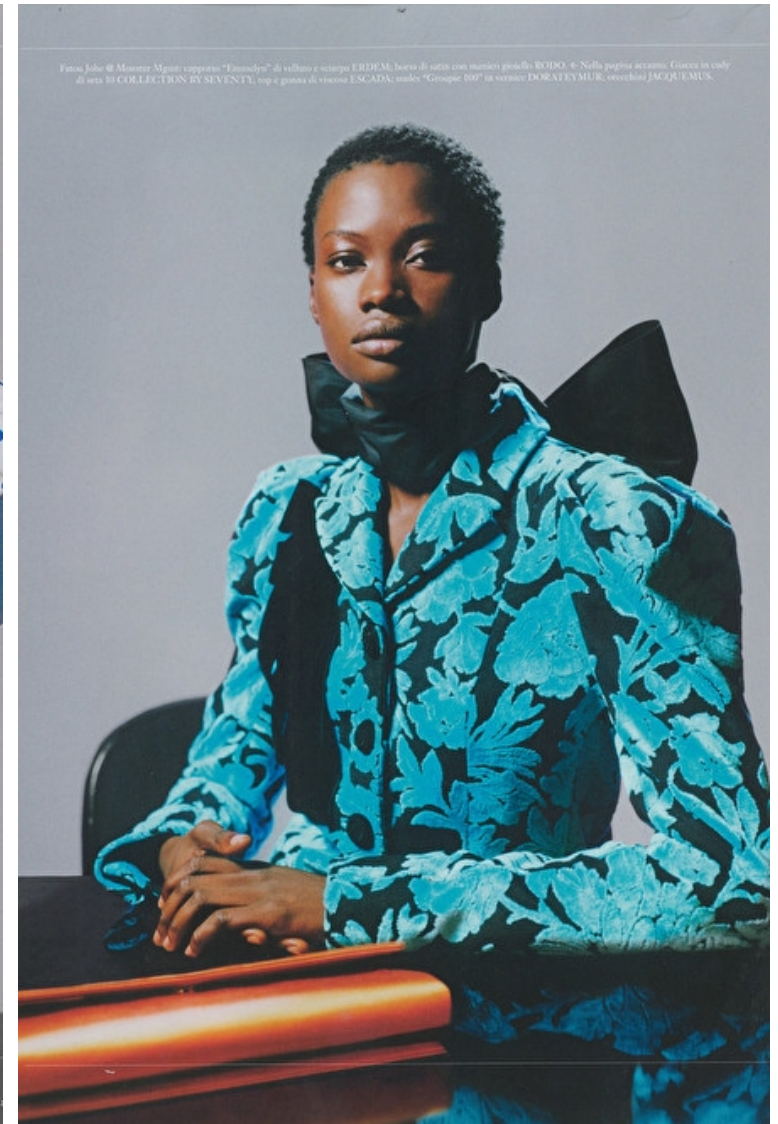

Select

MODEL MANAGEMENT

2nd floor, 77 ST. Martins Lane, London, 00000, England, United Kingdom

Phone: +44 20 7299 1300 Fax: +44 20 7299 1385 Email: info@selectmodel.com Website: https://www.selectmodel.com/

FATOU

Height 180cm / 5' 11.0"

Bust 81cm / 32"

Cup A

Hips 94cm / 37"

Waist 65cm / 25.5"

Shoes EU/US/UK 40 / 9 / 7

Hair Black

Eyes Brown