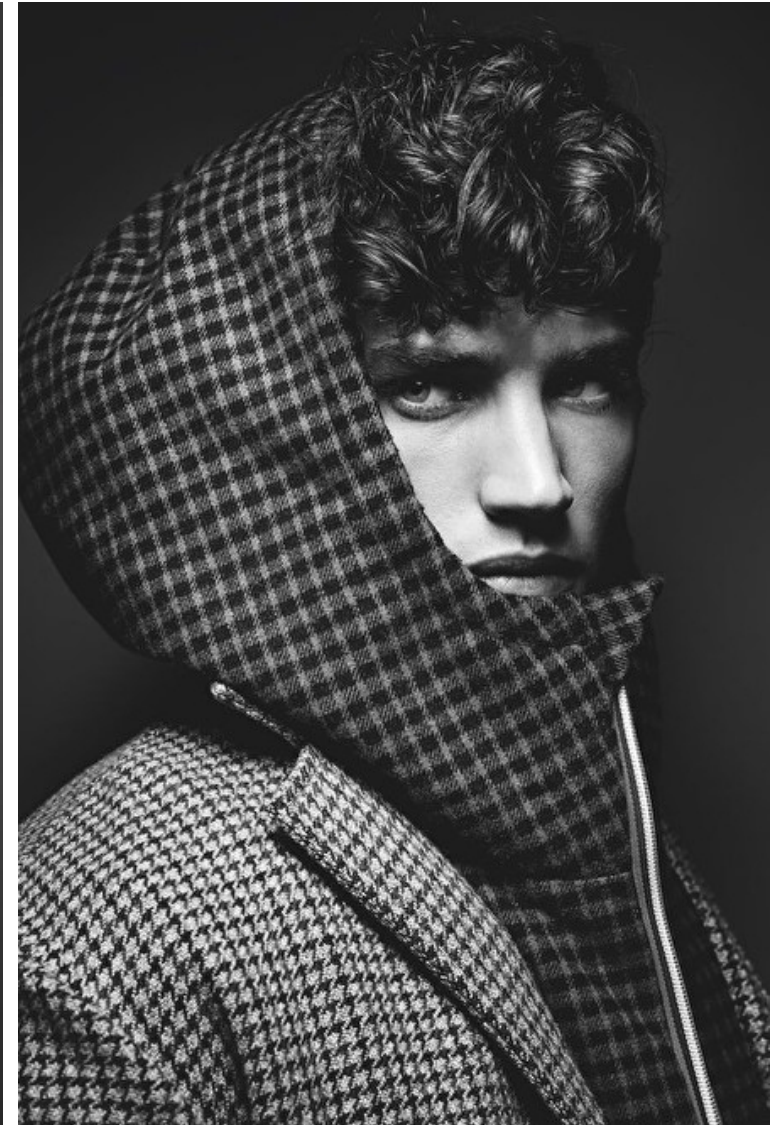

Select

MODEL MANAGEMENT

2nd floor, 77 ST. Martins Lane (entrance on Cranbourn Street) , London, WC2N 4AA, England, United Kingdom
Phone: +44 (0) 20 7299 1322 **Fax:** +44 (0) 20 7299 1386 **Email:** info@selectmodel.com **Website:** https://www.selectmodel.com/

Federico Novello

Height 190cm / 6' 3.0"

Chest 99cm / 39"

Hips 94cm / 37"

Waist 76cm / 30"

Shoes EU/US/UK 45.5 / 12.5 /
10.5

Suit size 58cm / 48"

Suit cut Regular

Neck 37cm / 14.5"

Hair Dark brown

Eyes Blue