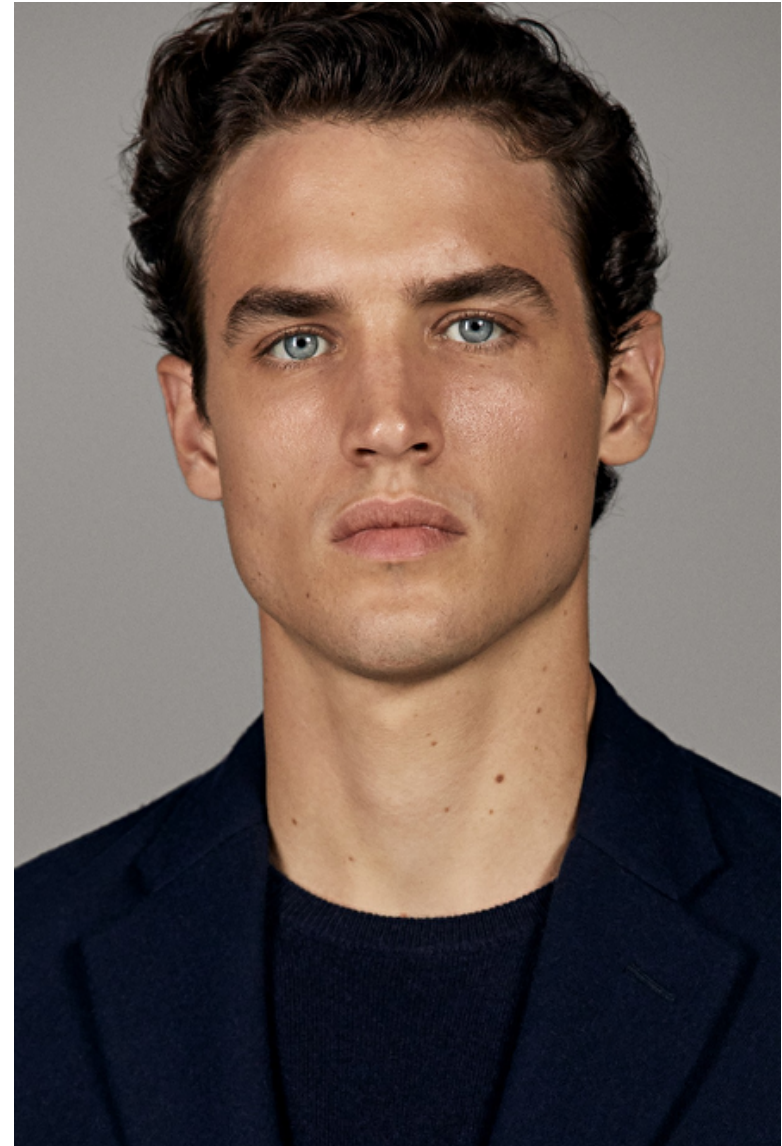

Federico Novello

Height 190cm / 6' 3.0"

Chest 99cm / 39"

Hips 94cm / 37"

Waist 76cm / 30"

Shoes EU/US/UK 45.5 / 12.5 / 10.5

Suit size 58cm / 48"

Suit cut Regular

Neck 37cm / 14.5"

Hair Dark brown

Eyes Blue