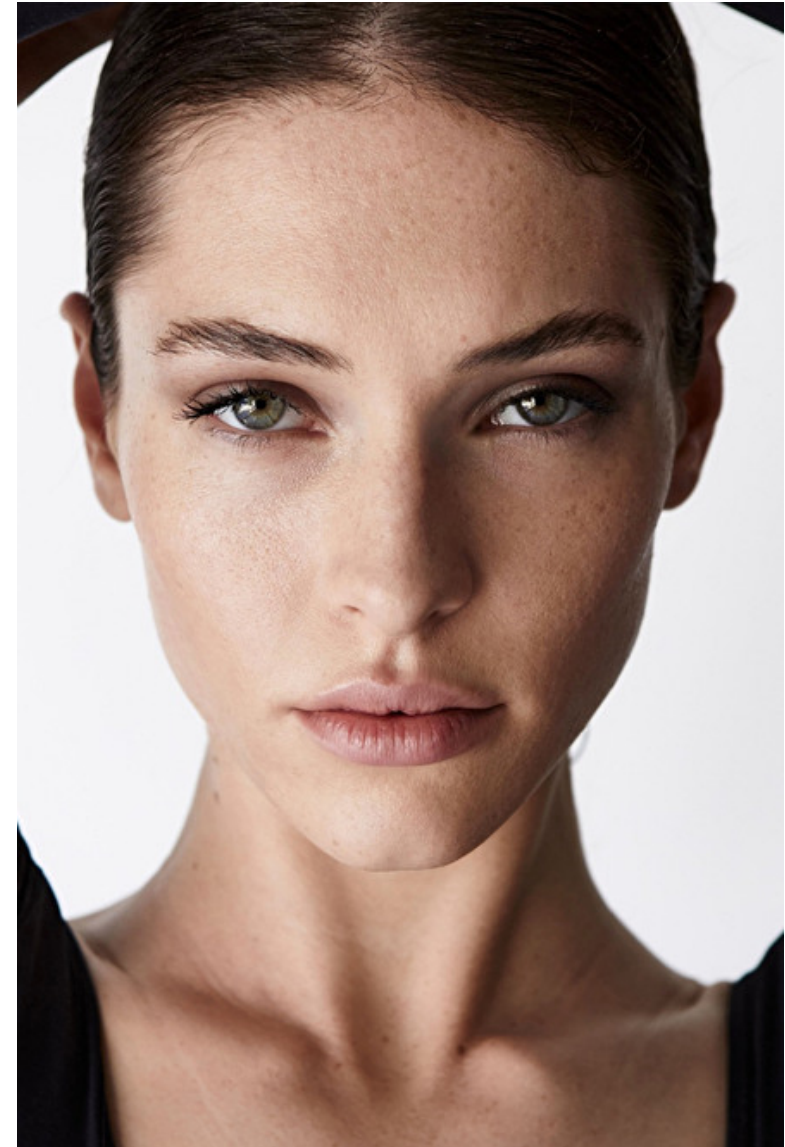

Felicity

Height 179cm / 5' 10.5"

Bust 85cm / 33.5"

Waist 60cm / 23.5"

Hips 89cm / 35"

Shoes EU/US/UK 40.5 / 9.5 / 7

Eyes Blue

Hair Brown

Cup B