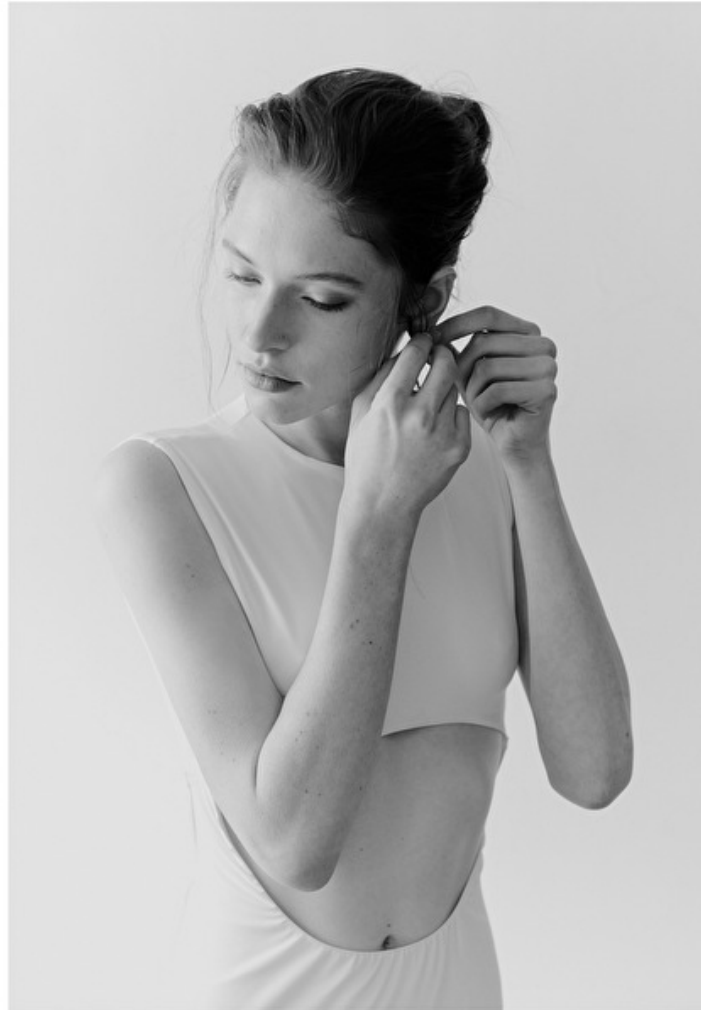

Select

MODEL MANAGEMENT

2nd floor, 77 ST. Martins Lane, London, 00000, England, United Kingdom

Phone: +44 20 7299 1300 Fax: +44 20 7299 1385 Email: info@selectmodel.com Website: <https://www.selectmodel.com/>

Felicity

Height 179cm / 5' 10.5"

Bust 85cm / 33.5"

Waist 60cm / 23.5"

Hips 89cm / 35"

Shoes EU/US/UK 40.5 / 9.5 / 7

Eyes Blue

Hair Brown

Cup B