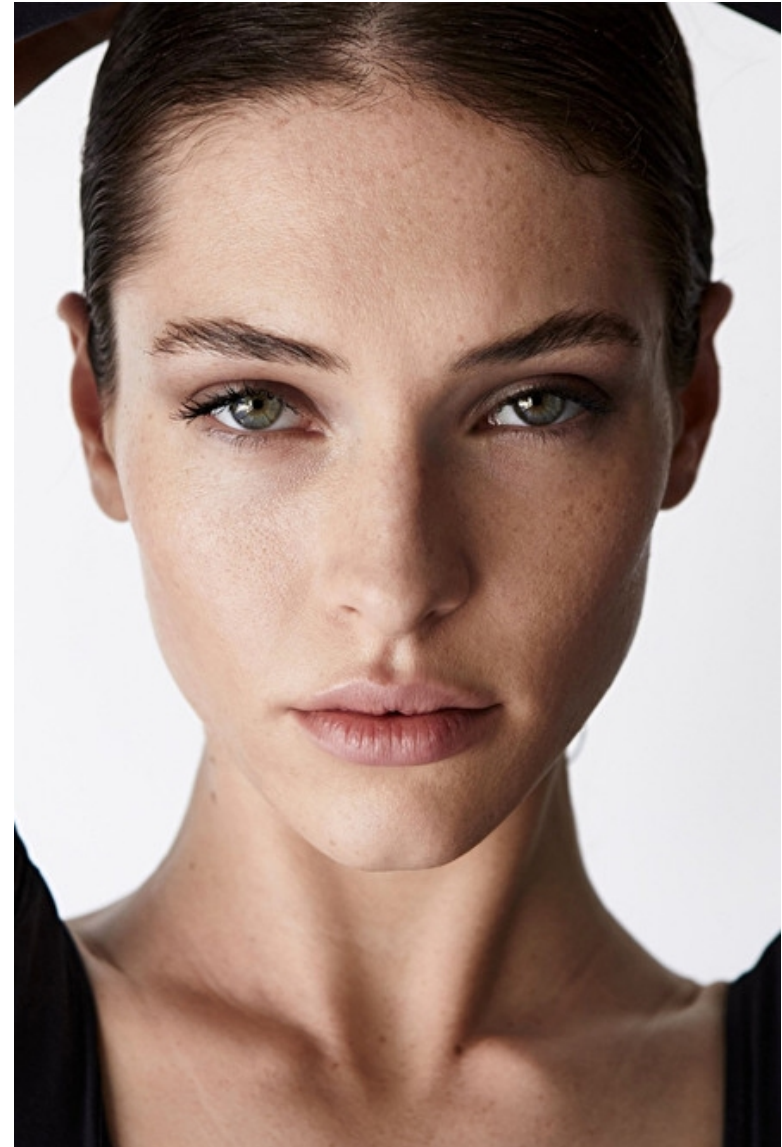

Felicity

Height 179cm / 5' 10.5"

Bust 84cm / 33"

Waist 62cm / 24.5"

Hips 88cm / 34.5"

Shoes EU/US/UK 40.5 / 9.5 / 7

Eyes Blue

Hair Brown

Cup B