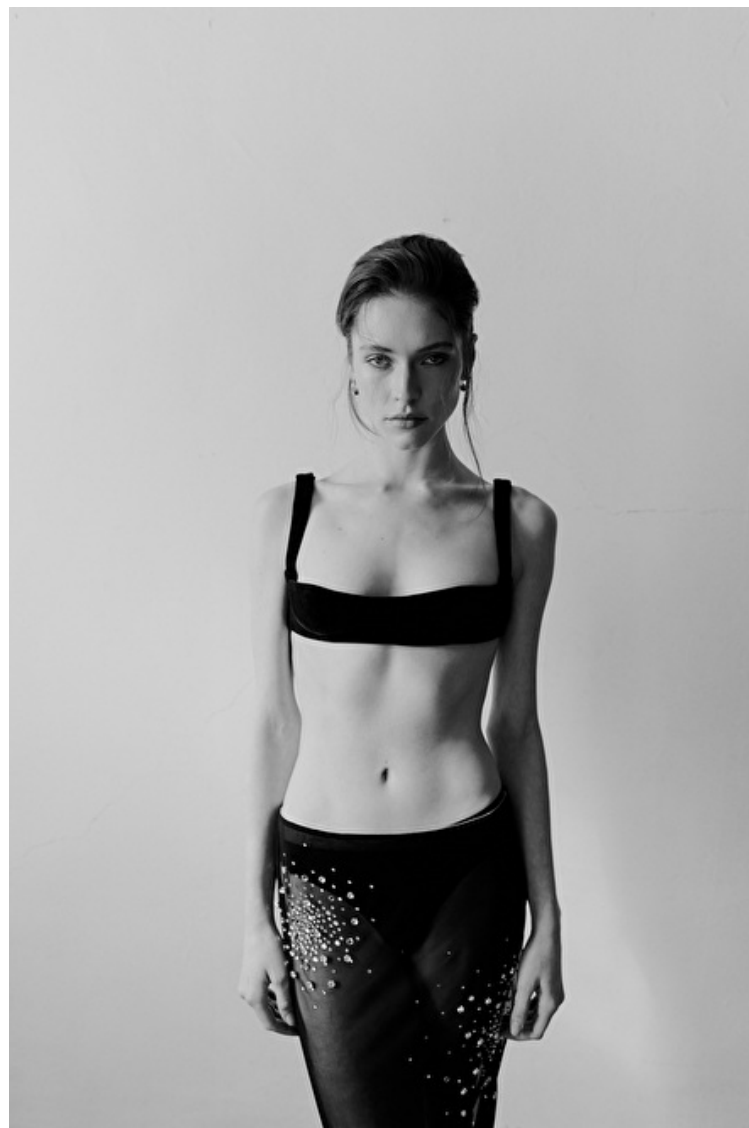

Select

MODEL MANAGEMENT

2nd floor, 77 ST. Martins Lane, London, 00000, England, United Kingdom

Phone: +44 20 7299 1300 Fax: +44 20 7299 1385 Email: info@selectmodel.com Website: <https://www.selectmodel.com/>

Felicity

Height 179cm / 5' 10.5"

Bust 85cm / 33.5"

Waist 60cm / 23.5"

Hips 89cm / 35"

Shoes EU/US/UK 40.5 / 9.5 / 7

Eyes Blue

Hair Brown

Cup B