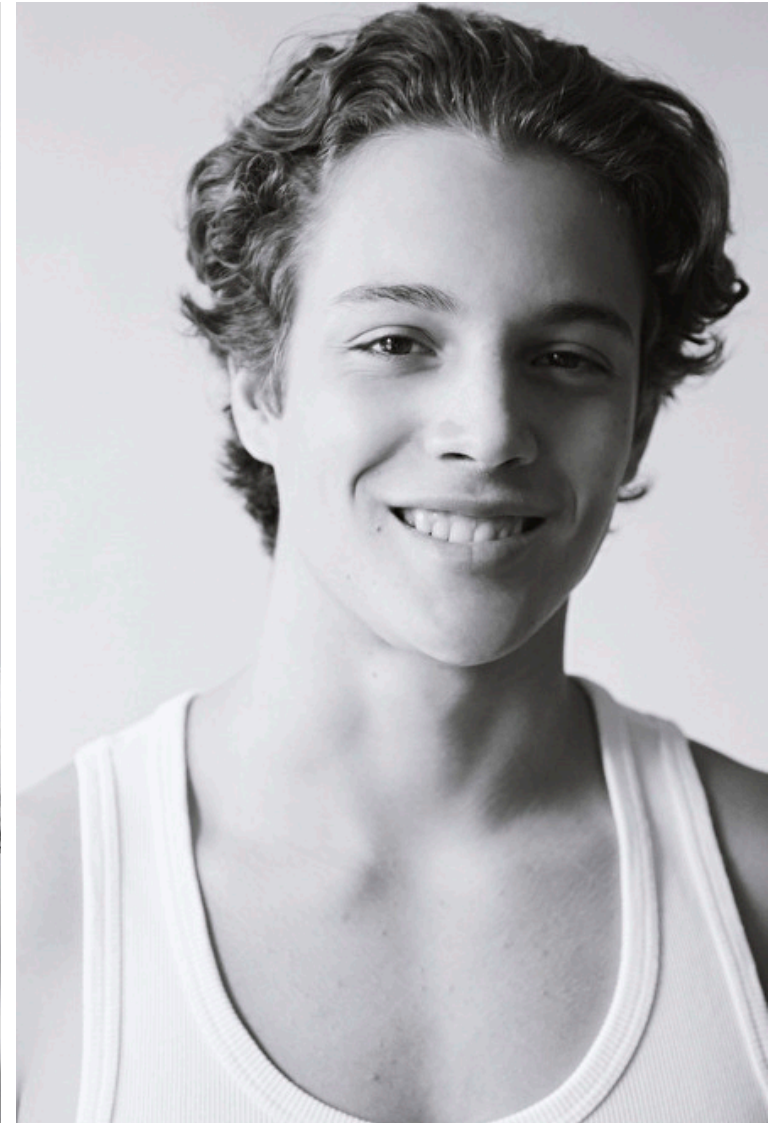

Felix Macintosh

Height 184cm / 6' 0.5"

Chest 94cm / 37"

Waist 78cm / 30.5"

Hips 92cm / 36"

Shoes EU/US/UK 43 / 10.5 / 9

Eyes Brown

Hair Brown

Inseam 79cm / 31"

Neck 38cm / 15"

Sleeve 66cm / 26"

Felix Macintosh

Height 184cm / 6' 0.5"

Chest 94cm / 37"

Waist 78cm / 30.5"

Hips 92cm / 36"

Shoes EU/US/UK 43 / 10.5 / 9

Eyes Brown

Hair Brown

Inseam 79cm / 31"

Neck 38cm / 15"

Sleeve 66cm / 26"

Felix Macintosh

Height 184cm / 6' 0.5"

Chest 94cm / 37"

Waist 78cm / 30.5"

Hips 92cm / 36"

Shoes EU/US/UK 43 / 10.5 / 9

Eyes Brown

Hair Brown

Inseam 79cm / 31"

Neck 38cm / 15"