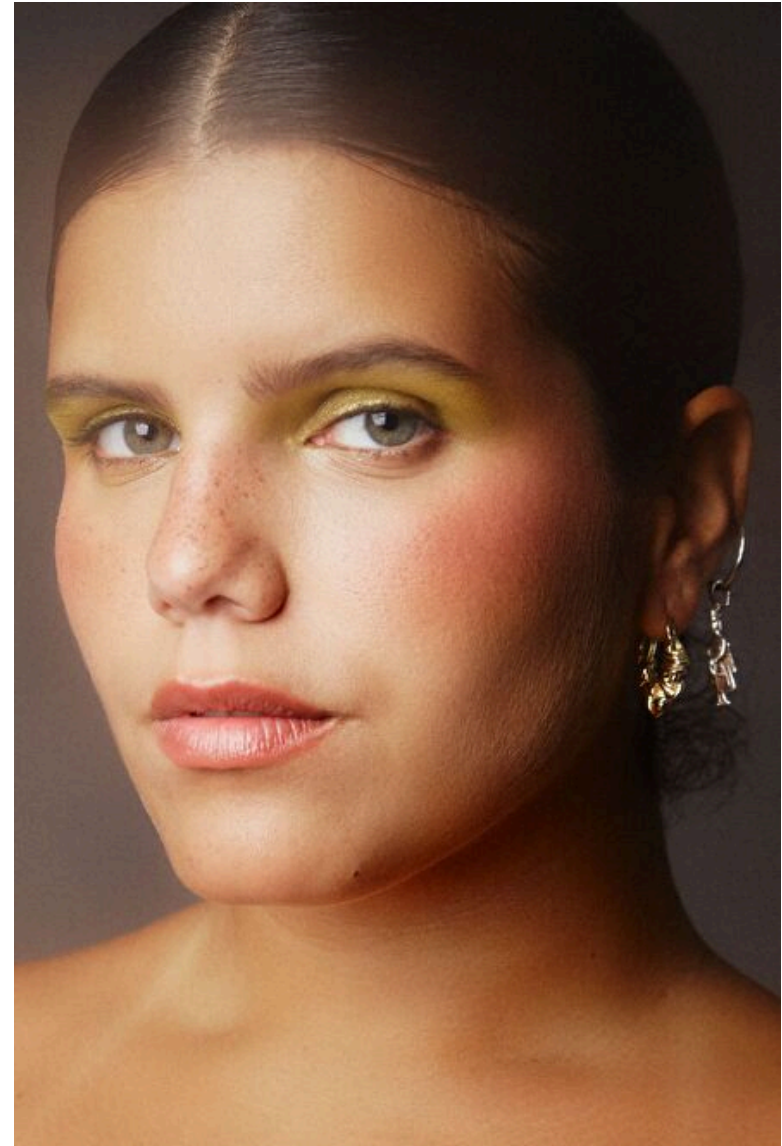

Fernanda Liberti

Height 180cm / 5' 11.0"

Size EU/US 48 / 18

Bust 106cm / 41.5"

Waist 84cm / 33"

Hips 123cm / 48.5"

Shoes EU/US/UK 41 / 9.5 / 8

Eyes Green

Hair Dark brown

Cup E

Fernanda Liberti

Height 180cm / 5' 11.0"

Size EU/US 48 / 18

Bust 106cm / 41.5"

Waist 84cm / 33"

Hips 123cm / 48.5"

Shoes EU/US/UK 41 / 9.5 / 8

Eyes Green

Hair Dark brown

Cup E

Fernanda Liberti

Height 180cm / 5' 11.0"

Size EU/US 48 / 18

Bust 106cm / 41.5"