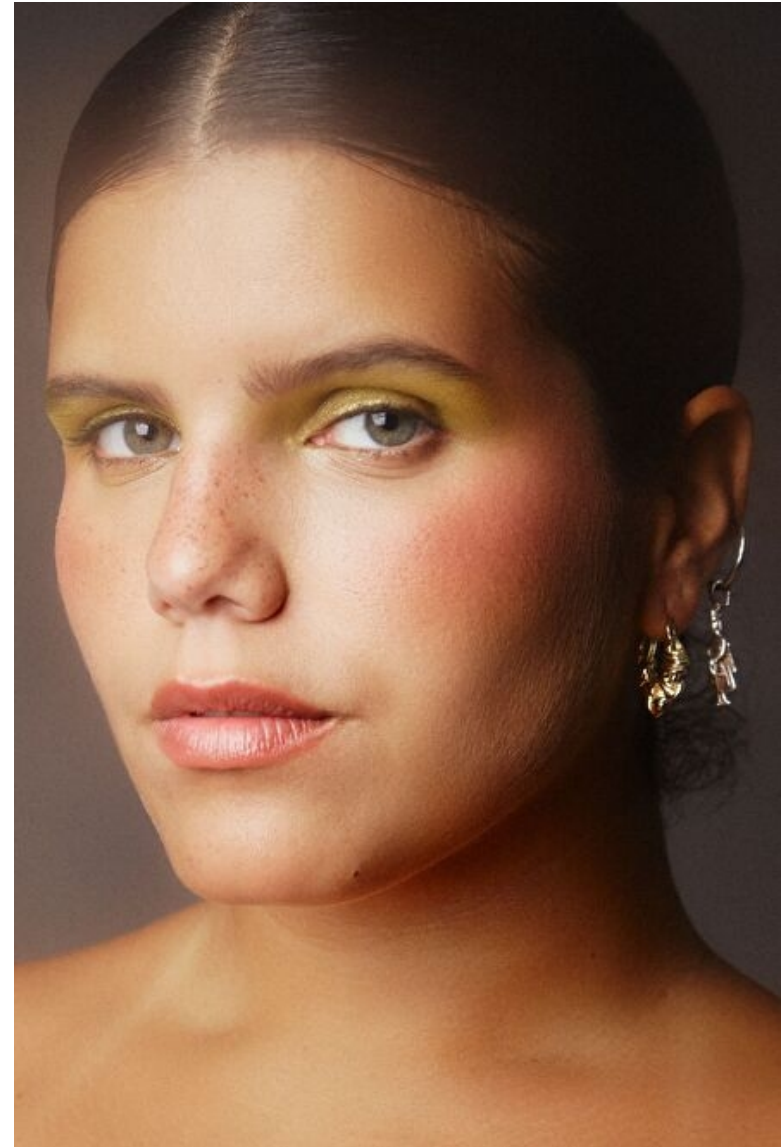

## FERNANDA LIBERTI

Height 180cm / 5' 11.0"

Size EU/US 48 / 18

Bust 106cm / 41.5"

Waist 86cm / 34"

Hips 124cm / 49"

Shoes EU/US/UK 41 / 9.5 / 8

Eyes Green

Hair Dark brown

Cup E