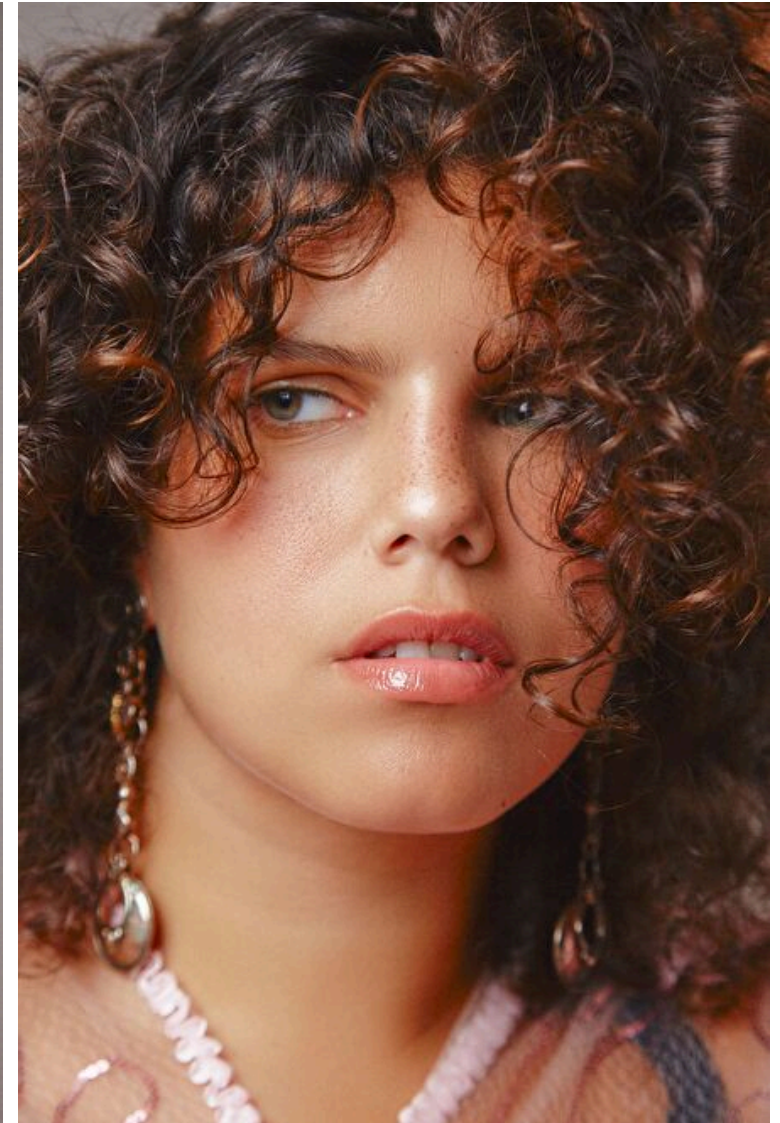

Size EU/US 48 / 18

Bust 106cm / 41.5"

Waist 84cm / 33"

Hips 123cm / 48.5"

Shoes EU/US/UK 41 / 9.5 / 8

Eyes Green

Hair Dark brown

Cup E