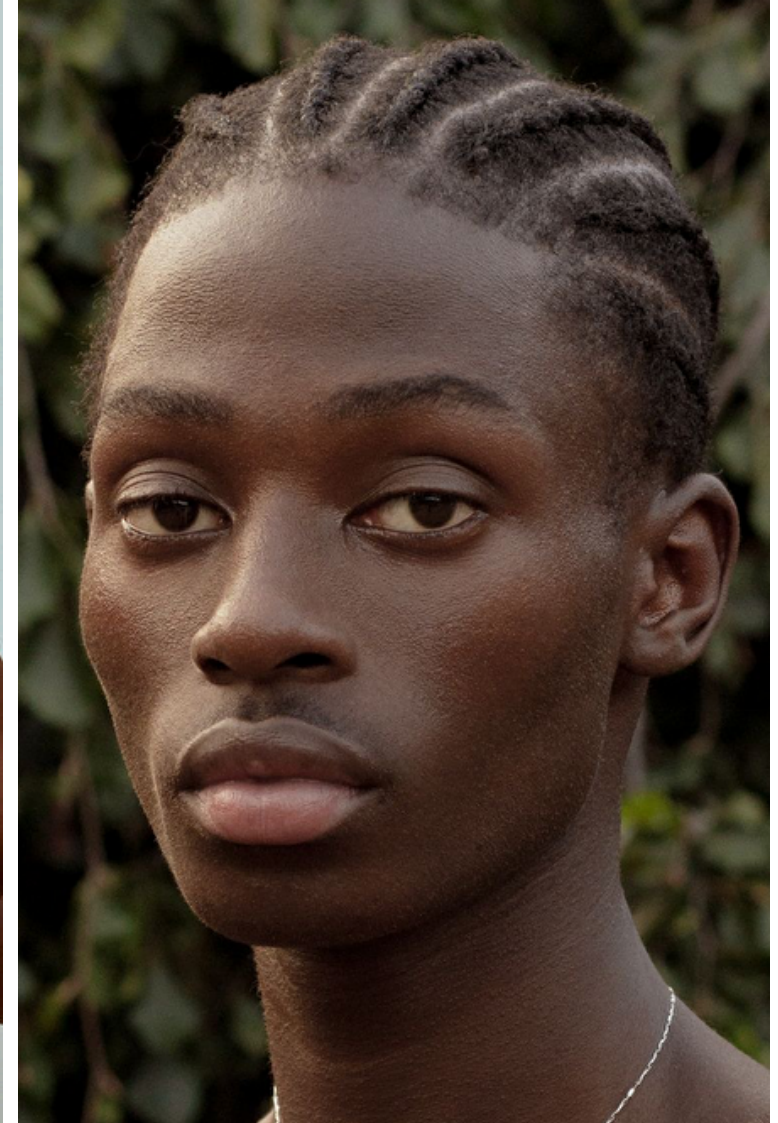

Hips 91cm / 36"

Shoes EU/US/UK 42 / 9.5 / 8

Eyes Brown

Hair Black

Inseam 84cm / 33"

Sleeve 64cm / 25"

Florence Falana

Height 186cm / 6' 1.0"