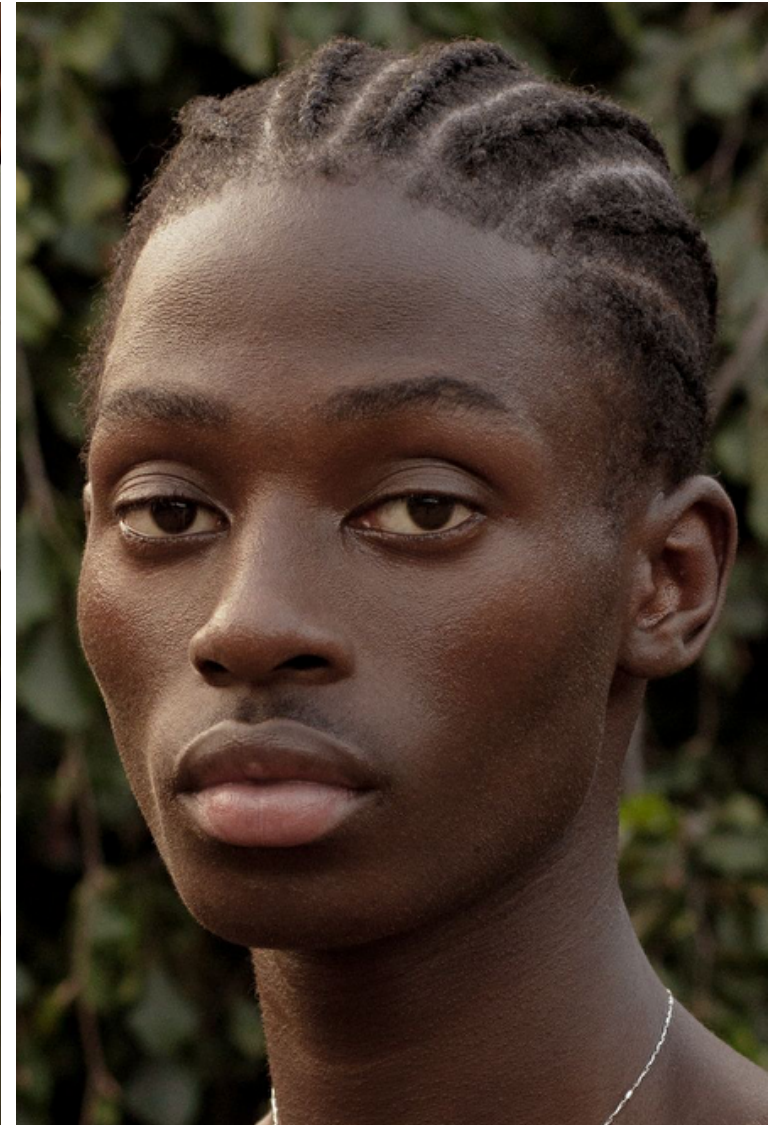

Florence Falana

Height 186cm / 6' 1.0"

Chest 91cm / 36"

Waist 91cm / 36"

Hips 91cm / 36"

Shoes EU/US/UK 42 / 9.5 / 8

Eyes Brown

Hair Black

Inseam 84cm / 33"

Sleeve 64cm / 25"