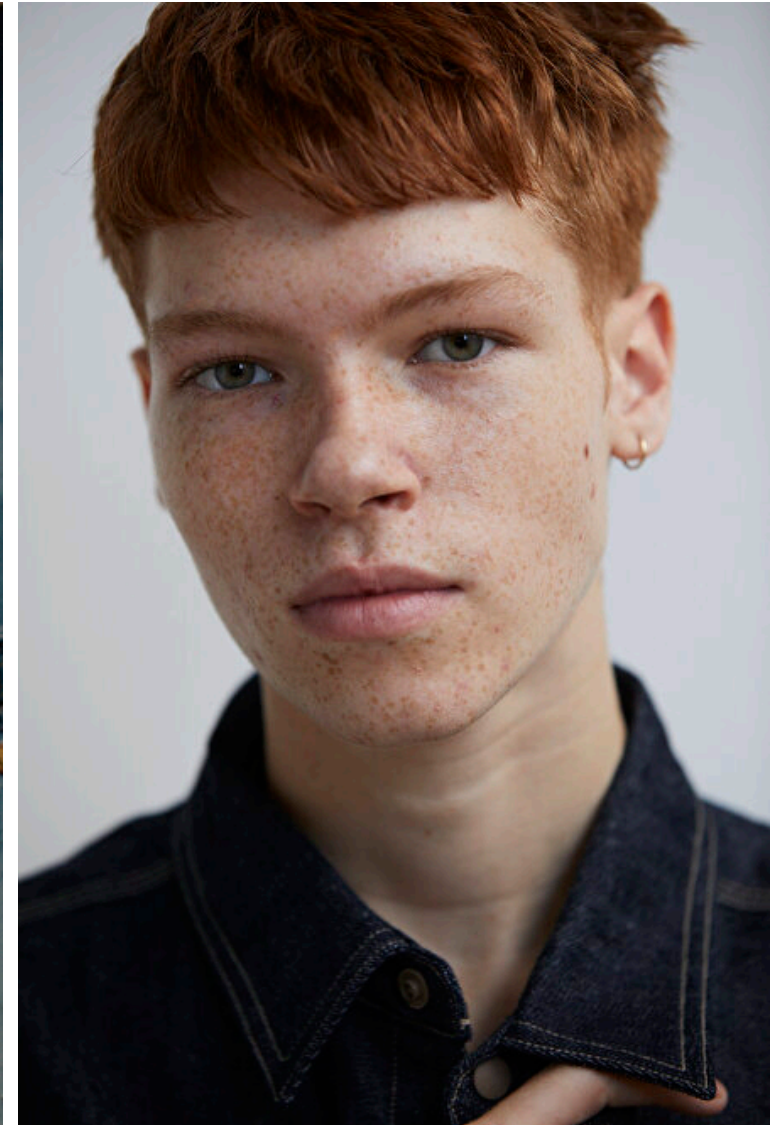

Hair Red

Inseam 84cm / 33"

Neck 35cm / 14"

Sleeve 59cm / 23"

Select

MODEL MANAGEMENT

2nd floor, 77 ST. Martins Lane (entrance on Cranbourn Street) , London, WC2N 4AA, England, United Kingdom
Phone: +44 (0) 20 7299 1322 **Fax:** +44 (0) 20 7299 1386 **Email:** info@selectmodel.com **Website:** https://www.selectmodel.com/