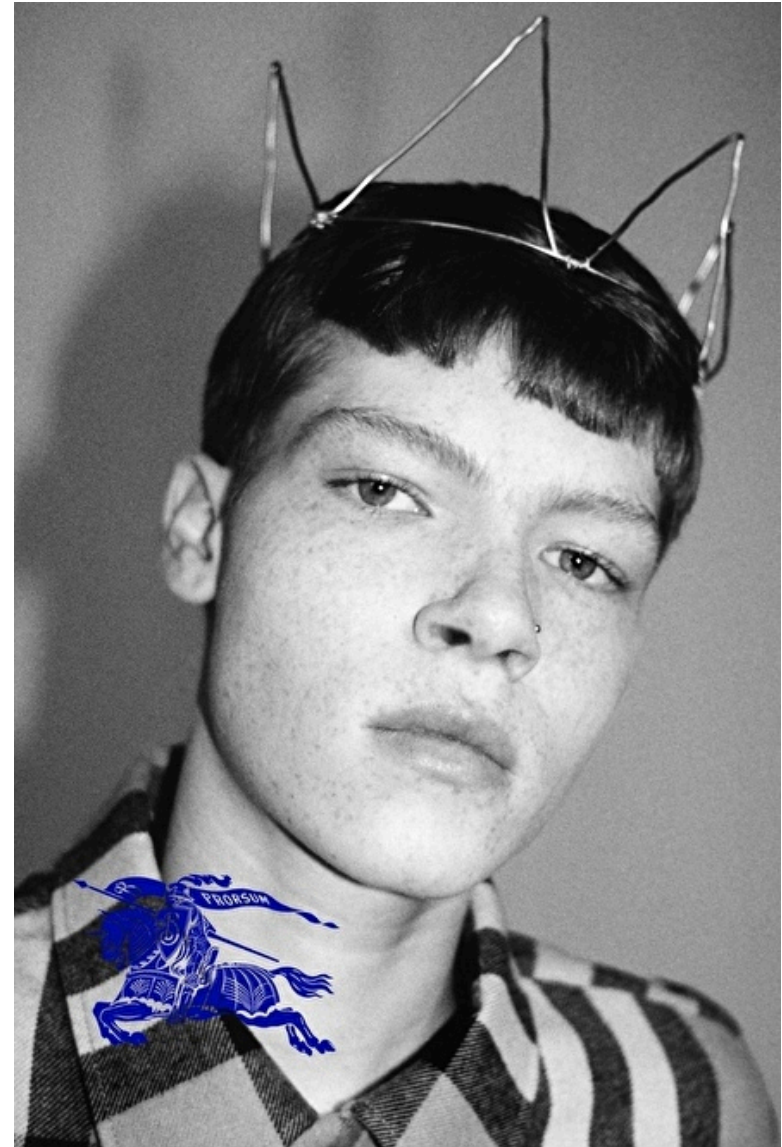

FLYN STONE

Height 179cm / 5' 10.5"

Chest 87cm / 34.5"

Waist 76cm / 30"

Hips 88cm / 34.5"

Shoes EU/US/UK 45.5 / 12.5 / 10.5

Eyes Blue green

Hair Red

Inseam 84cm / 33"

Neck 35cm / 14"

Sleeve 59cm / 23"