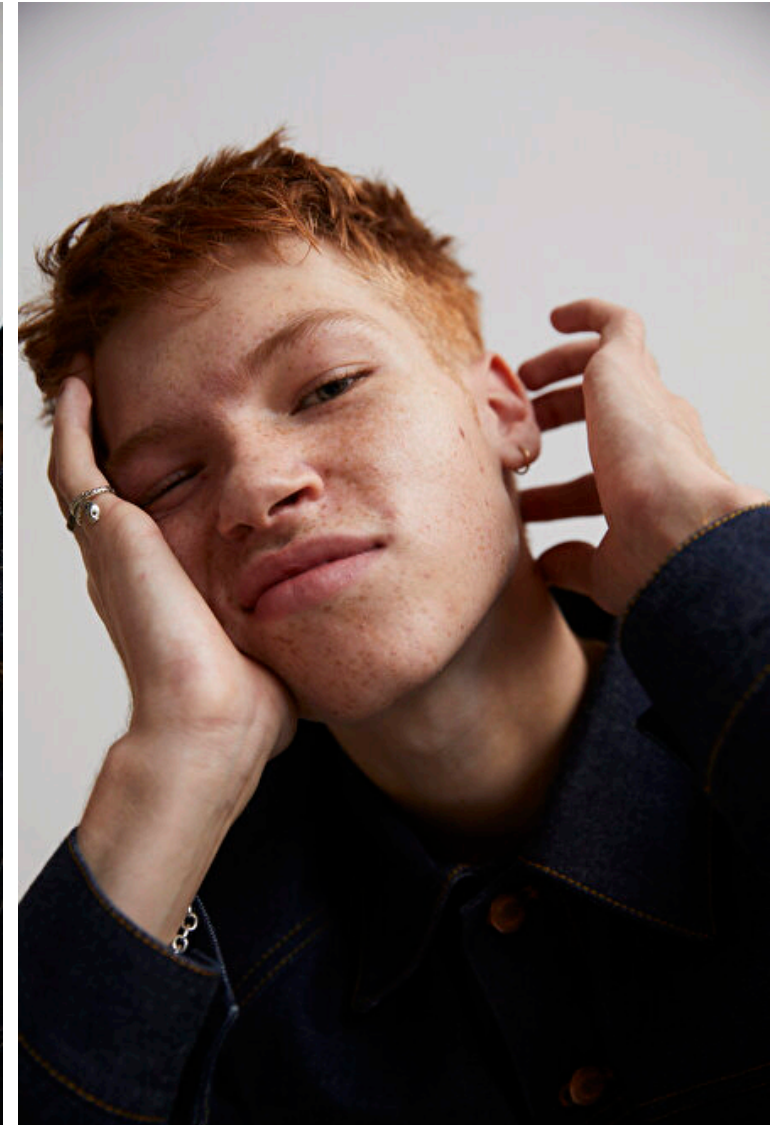

Shoes EU/US/UK 45.5 / 12.5 /
10.5

Eyes Blue green

Hair Red

Inseam 84cm / 33"

Neck 35cm / 14"

Sleeve 59cm / 23"

FLYN STONE

Height 179cm / 5' 10.5"