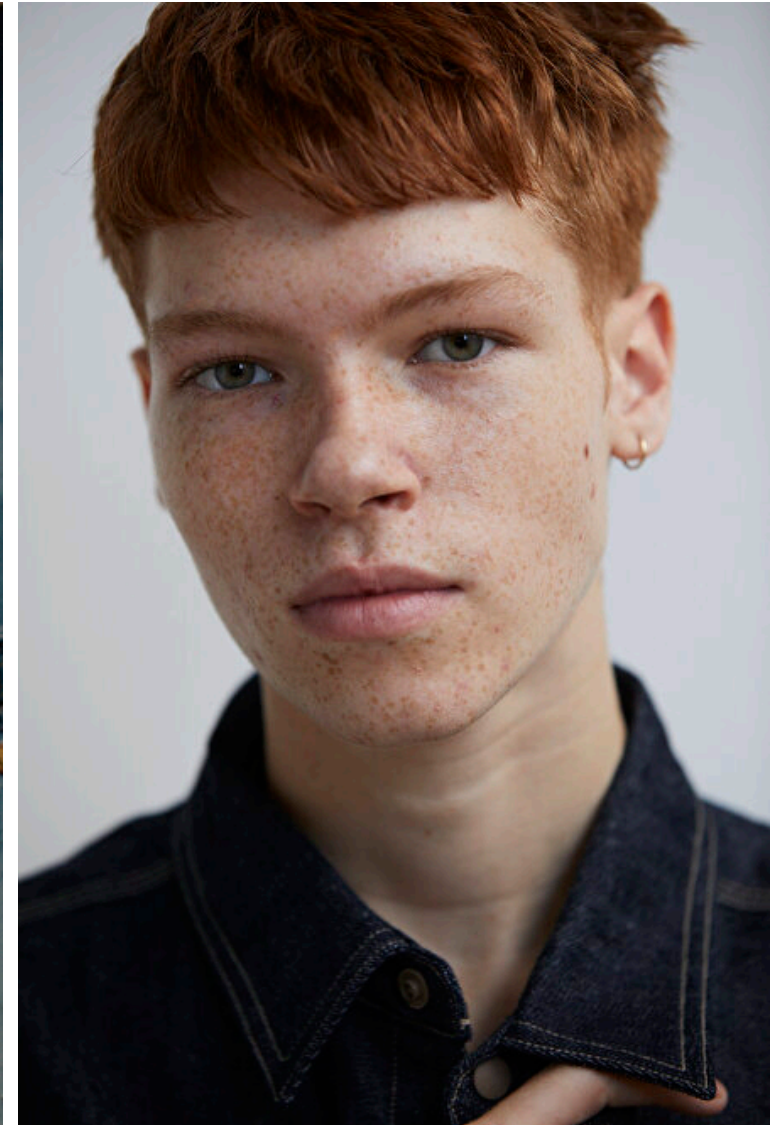

FLYN STONE

Height 179cm / 5' 10.5"

Chest 87cm / 34.5"

Waist 76cm / 30"

Hips 88cm / 34.5"

Shoes EU/US/UK 45.5 / 12.5 /
10.5

Eyes Blue green

Hair Red