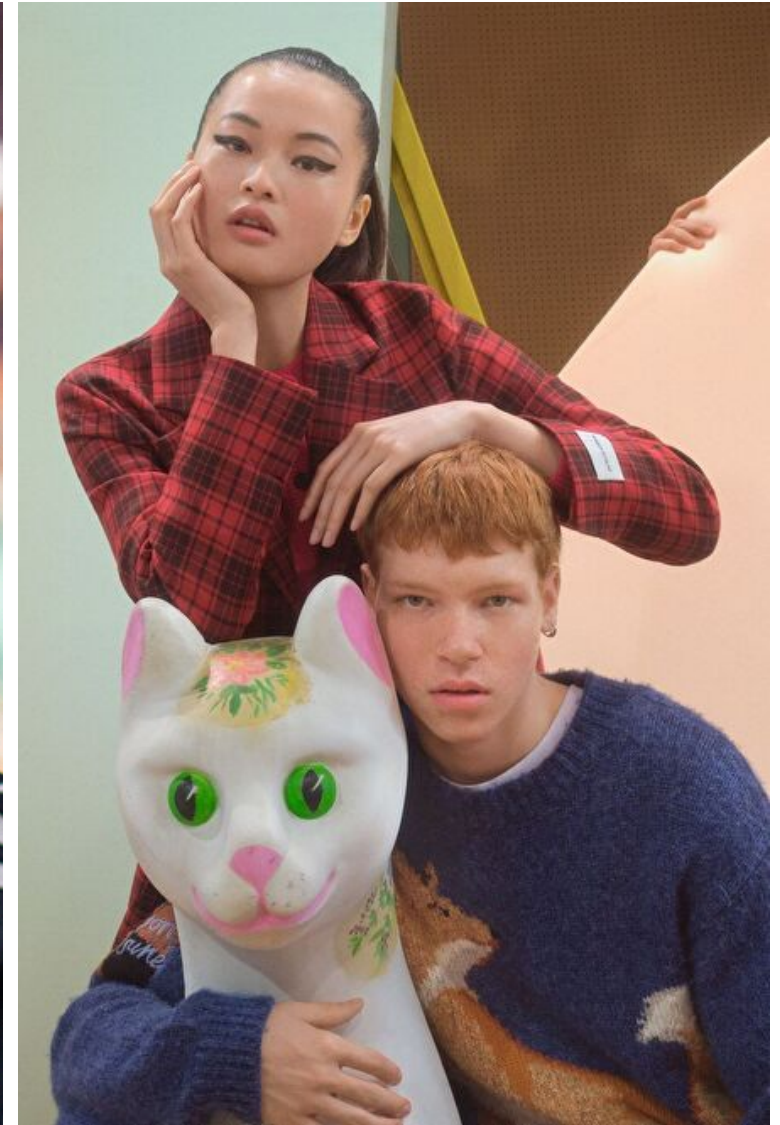

Shoes EU/US/UK 45.5 / 12.5 /
10.5

Eyes Blue green

Hair Red

Inseam 84cm / 33"

Neck 35cm / 14"

Sleeve 59cm / 23"

FLYN STONE

Height 179cm / 5' 10.5"