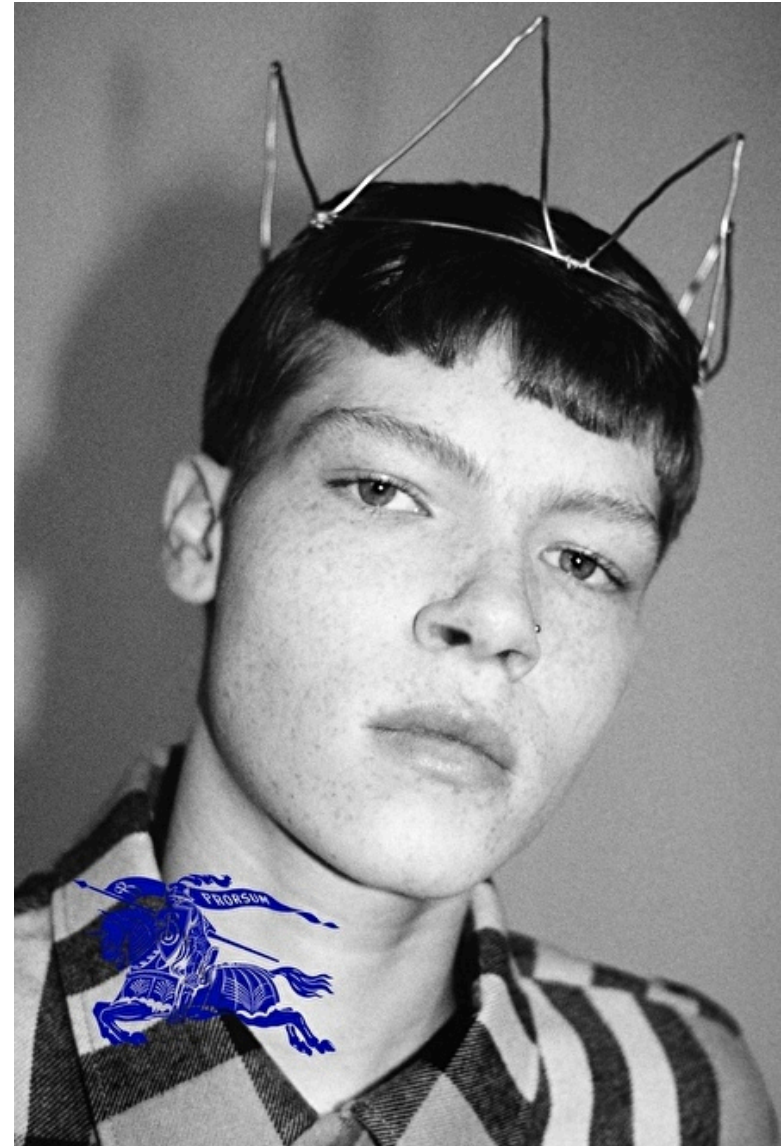

FLYN STONE

Height 179cm / 5' 10.5"

Chest 87cm / 34.5"

Waist 76cm / 30"

Hips 88cm / 34.5"

Shoes EU/US/UK 45.5 / 12.5 / 10.5

Eyes Blue green

Hair Red

Inseam 84cm / 33"

Neck 35cm / 14"

Sleeve 59cm / 23"