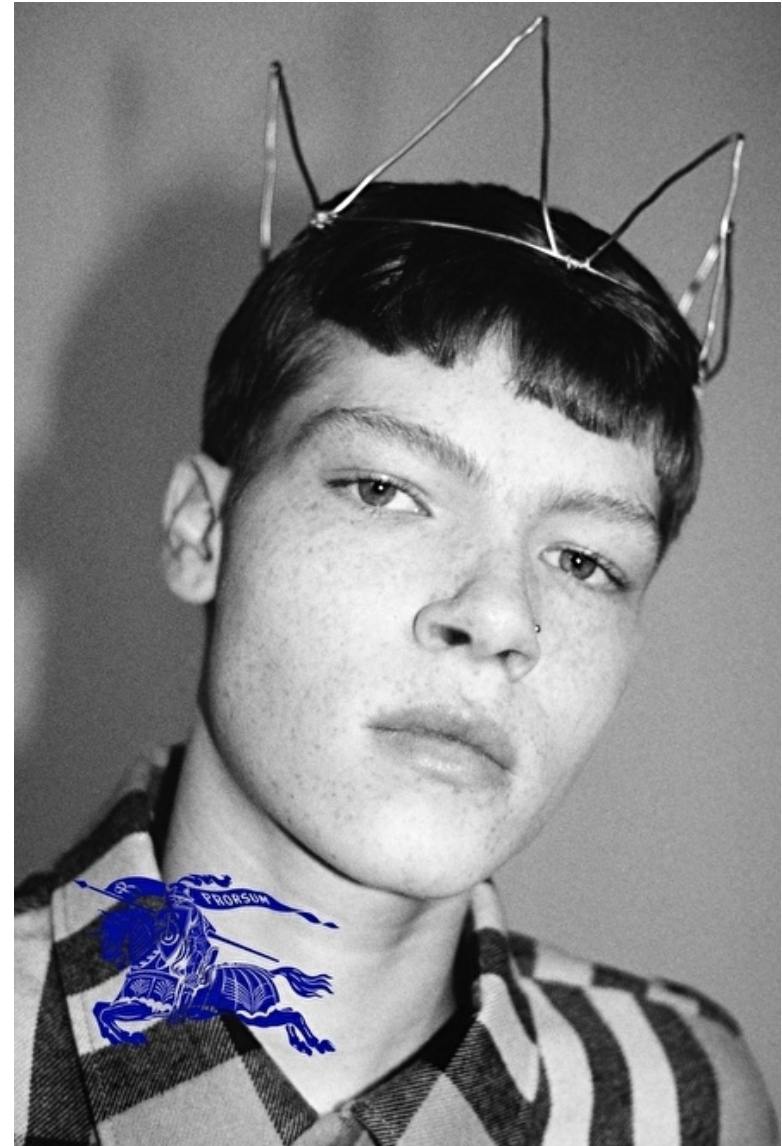

FLYN STONE

Height 179cm / 5' 10.5"

Chest 87cm / 34.5"

Waist 76cm / 30"

Hips 88cm / 34.5"

Shoes EU/US/UK 45.5 / 12.5 / 10.5

Eyes Blue green

Hair Red

Inseam 84cm / 33"

Neck 35cm / 14"

Sleeve 59cm / 23"