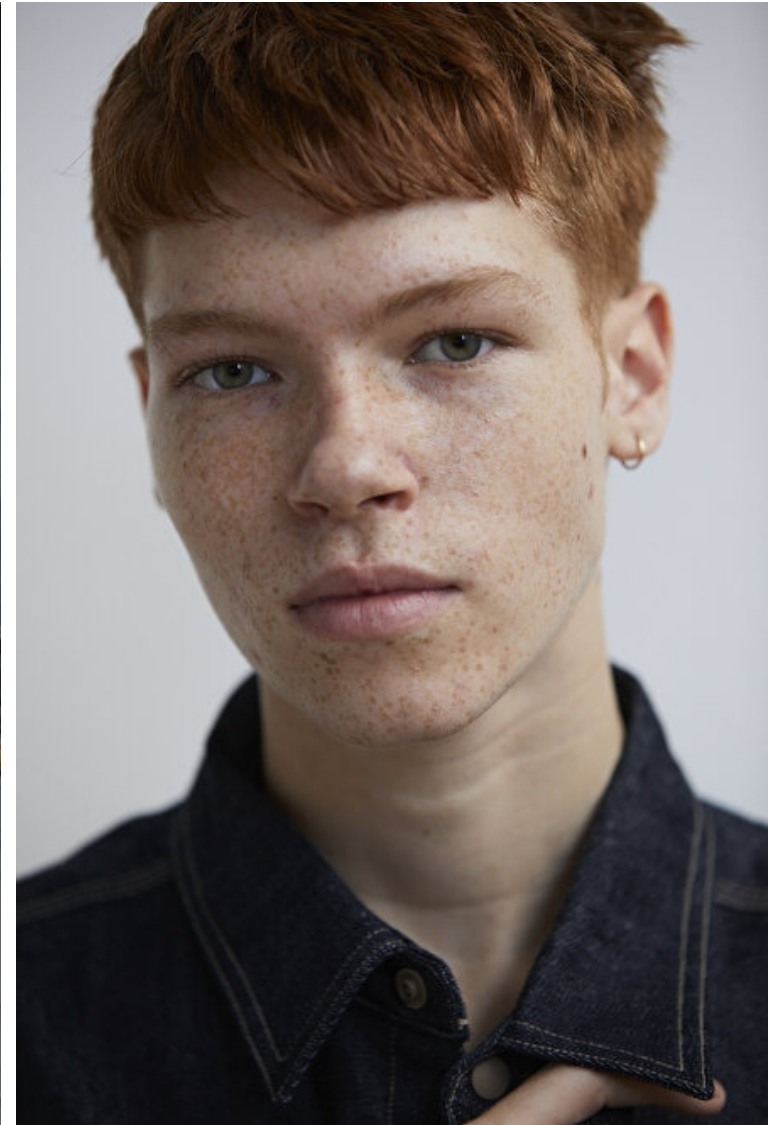

FLYN STONE

Height 179cm / 5' 10.5"

Chest 87cm / 34.5"

Waist 76cm / 30"

Hips 88cm / 34.5"

Shoes EU/US/UK 45.5 / 12.5 /
10.5

Eyes Blue green

Hair Red

Inseam 84cm / 33"

Neck 35cm / 14"

Sleeve 59cm / 23"