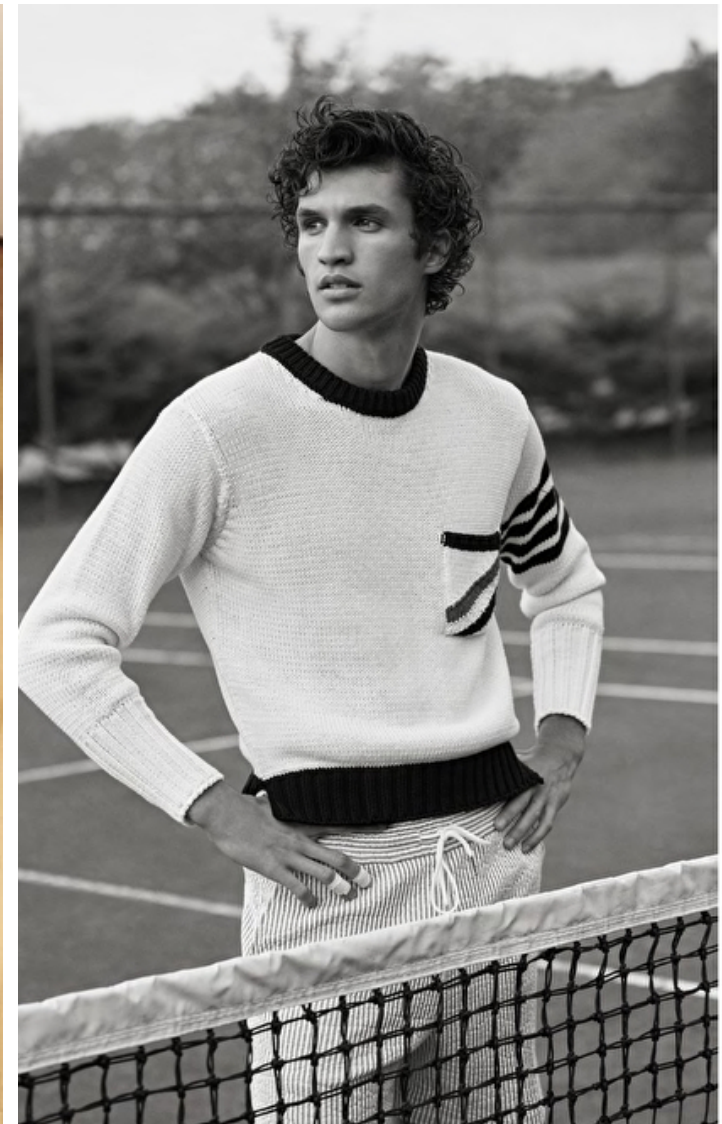

Francisco Henriques

Height 186cm / 6' 1.0"

Chest 96cm / 38"

Waist 79cm / 31"

Hips 84cm / 33"

Shoes EU/US/UK 42 / 9.5 / 8

Eyes Green

Hair Brown

Inseam 76cm / 30"

Neck 36cm / 14"

Sleeve 68cm / 27"