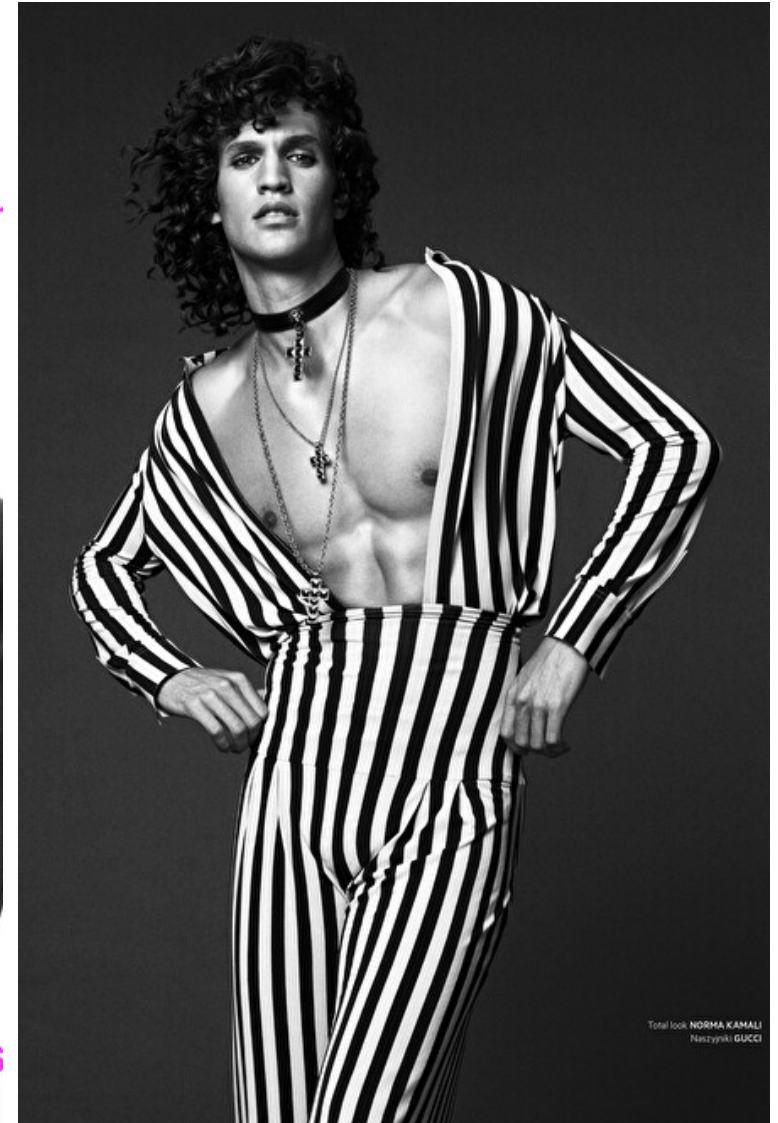

Select

MODEL MANAGEMENT

2nd floor, 77 ST. Martins Lane (entrance on Cranbourn Street), London, WC2N 4AA, England, United Kingdom
Phone: +44 (0) 20 7299 1322 Fax: +44 (0) 20 7299 1386 Email: info@selectmodel.com Website: https://www.selectmodel.com/

Francisco Henriques

Height 186cm / 6' 1.0"

Chest 96cm / 38"

Waist 79cm / 31"

Hips 84cm / 33"

Shoes EU/US/UK 42 / 9.5 / 8

Eyes Green

Hair Brown

Inseam 76cm / 30"

Neck 36cm / 14"

Sleeve 68cm / 27"