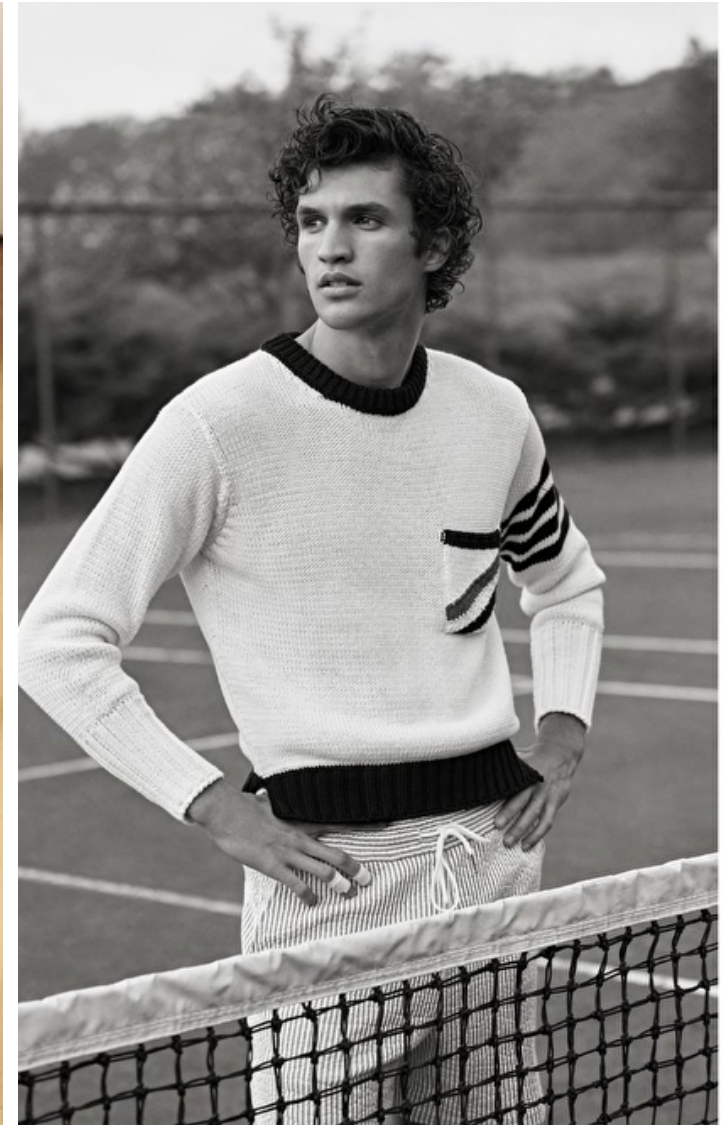

Francisco Henriques

Height 186cm / 6' 1.0"

Chest 96cm / 38"

Waist 79cm / 31"

Hips 84cm / 33"

Shoes EU/US/UK 42 / 9.5 / 8

Eyes Green

Hair Brown

Inseam 76cm / 30"

Neck 36cm / 14"

Sleeve 68cm / 27"