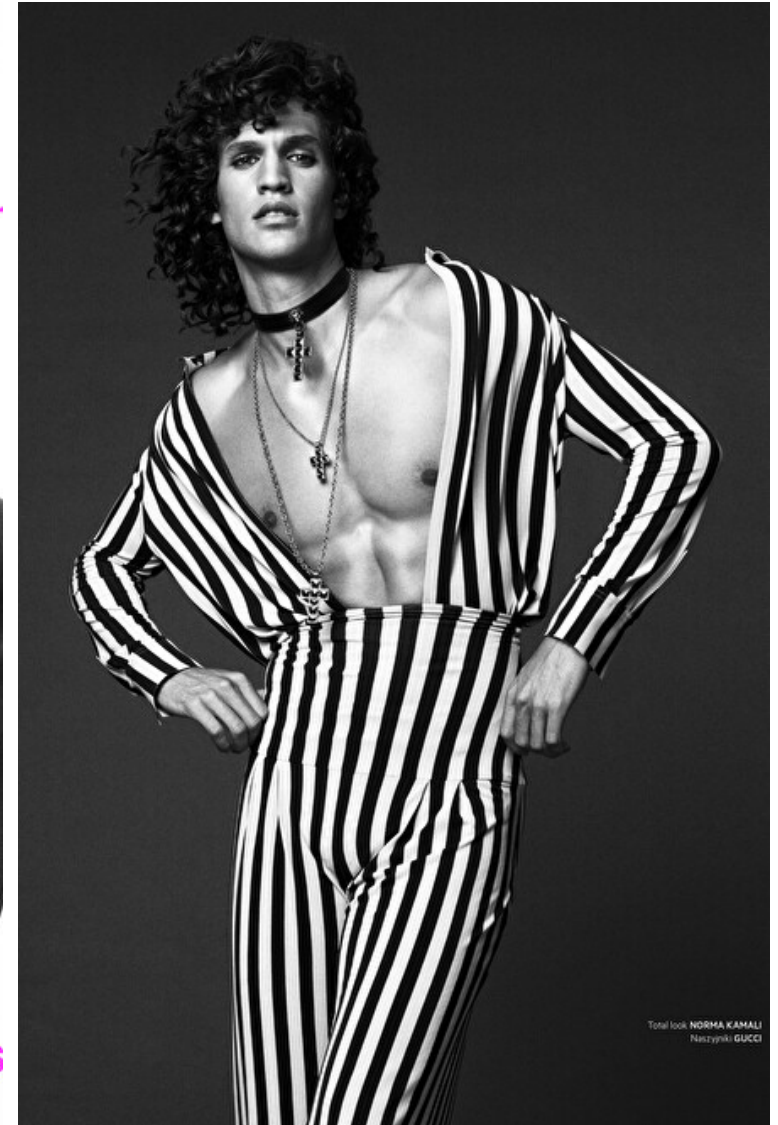

Select

MODEL MANAGEMENT

2nd floor, 77 ST. Martins Lane (entrance on Cranbourn Street) , London, WC2N 4AA, England, United Kingdom
Phone: +44 (0) 20 7299 1322 Fax: +44 (0) 20 7299 1386 Email: info@selectmodel.com Website: https://www.selectmodel.com/

Francisco Henriques

Height 186cm / 6' 1.0"

Chest 96cm / 38"

Waist 79cm / 31"

Hips 84cm / 33"

Shoes EU/US/UK 42 / 9.5 / 8

Eyes Green

Hair Brown

Inseam 76cm / 30"

Neck 36cm / 14"

Sleeve 68cm / 27"