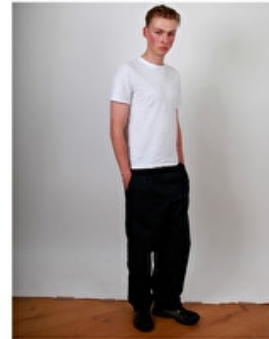

Eyes Blue green

Inseam 84cm / 33"

Neck 34cm / 13.5"

Sleeve 23cm / 9"

Select
MODEL MANAGEMENT

FREDDIE

Height 6'0/183
Chest 30/76

Waist 31/79
Collar 13.5/34