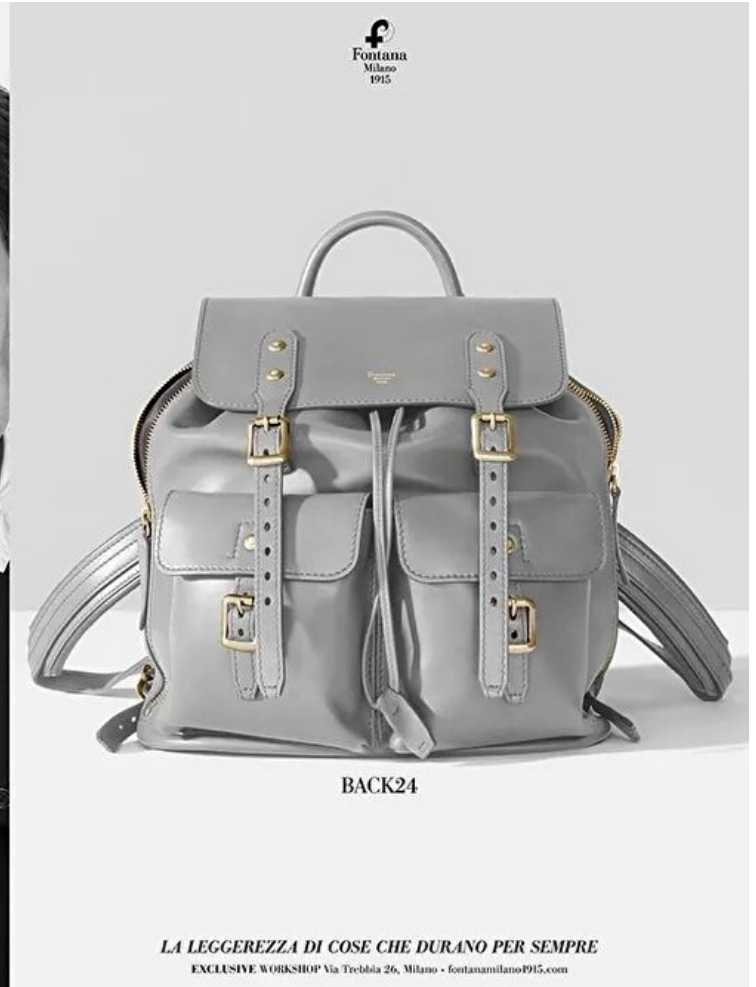

FREDDY DRABBLE

Height 186cm / 6' 1.0"

Chest 95cm / 37.5"

Waist 81cm / 32"

Shoes EU/US/UK 44.5 / 11.5 /
10

Inseam 84cm / 33"

Suit size 50cm / 40"

Suit cut Long

Neck 38cm / 15"

Hair Light brown

Hair length 3

Eyes Blue

Hips 93cm / 36.5"