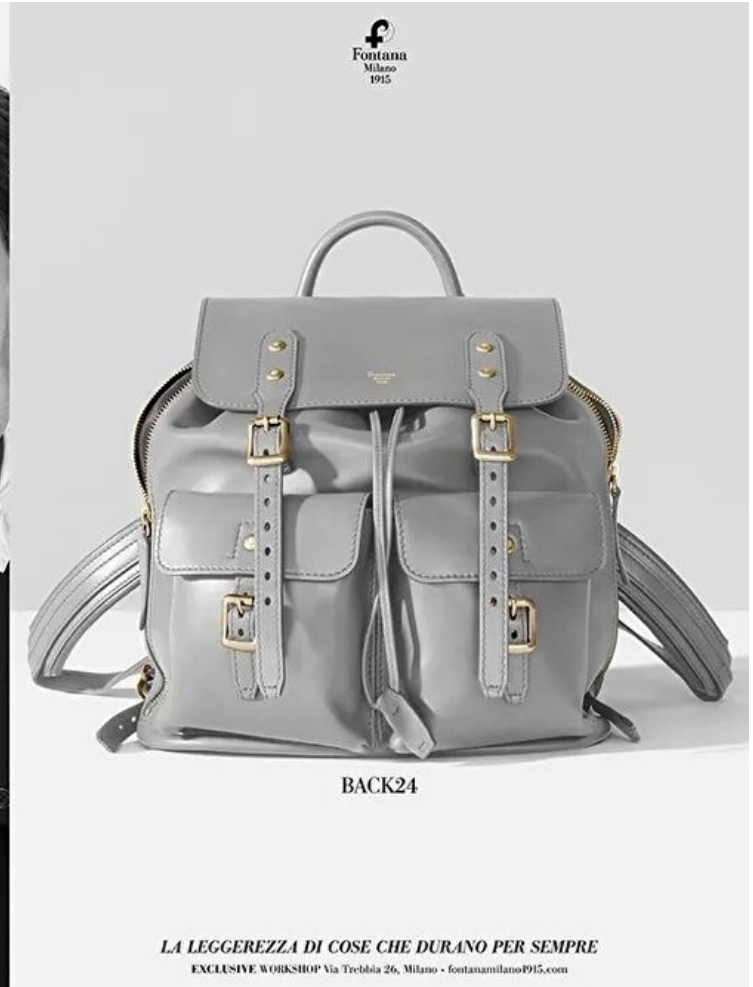

FREDDY DRABBLE

Height 186cm / 6' 1.0"

Chest 95cm / 37.5"

Waist 81cm / 32"

Shoes EU/US/UK 44.5 / 11.5 /
10

Inseam 84cm / 33"

Suit size 50cm / 40"

Suit cut Long

Neck 38cm / 15"

Hair Light brown

Hair length 3

Eyes Blue

Hips 93cm / 36.5"