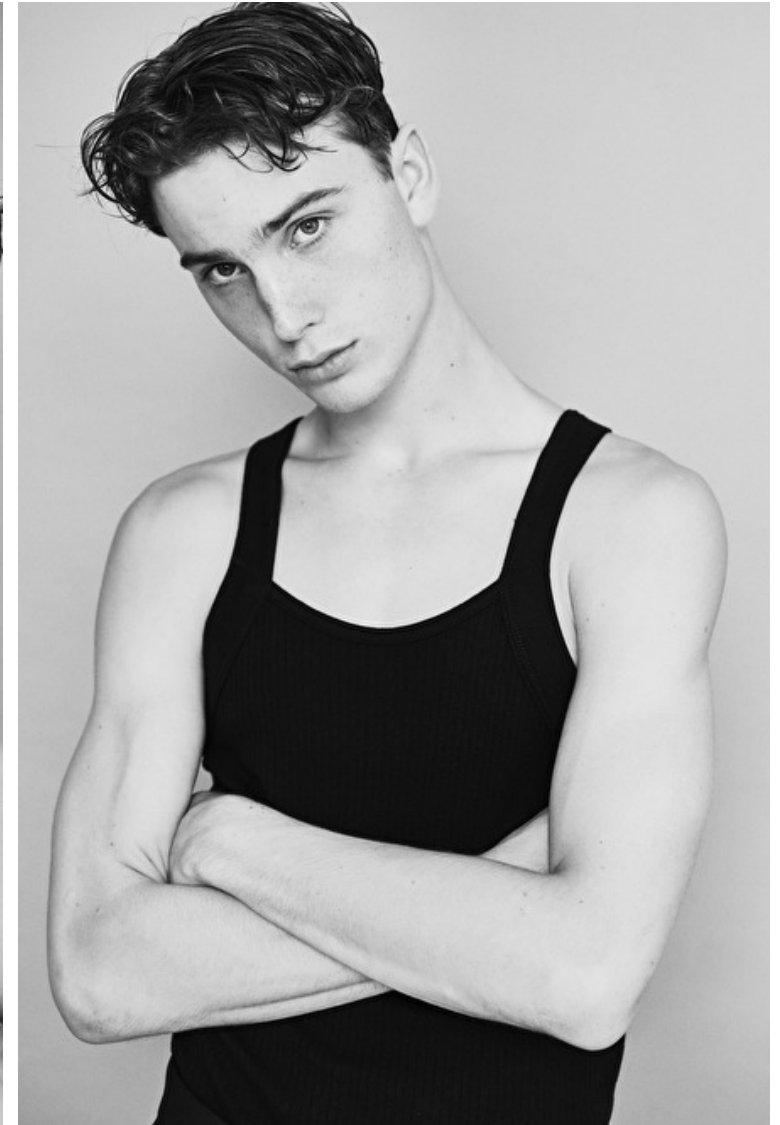

Freddy Knatchbull

Height 188cm / 6' 2.0"

Chest 86cm / 34"

Waist 73cm / 28.5"

Hips 79cm / 31"

Shoes EU/US/UK 46.5 / 13 / 11

Eyes Blue

Inseam 86cm / 34"

Hair length 3