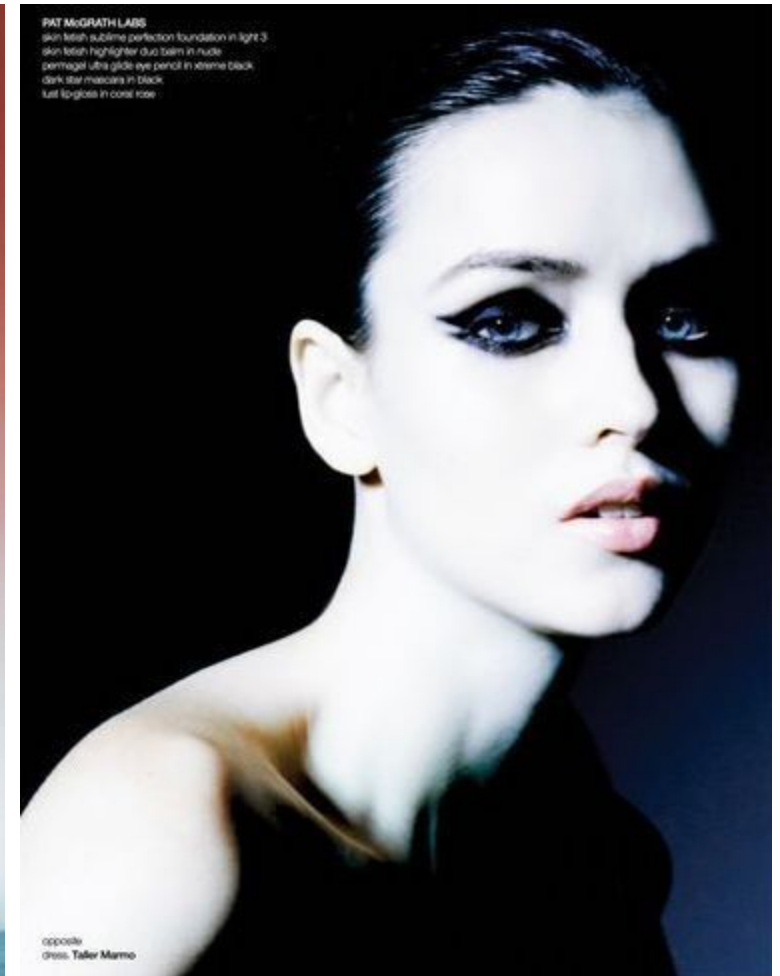

Select

MODEL MANAGEMENT

2nd floor, 77 ST. Martins Lane, London, WC2N 4AA, England, United Kingdom

Phone: +44 20 7299 1300 Fax: +44 20 7299 1385 Email: info@selectmodel.com Website: <https://www.selectmodel.com/>

GABBY WESTBROO K-PATRICK

Height 177cm / 5' 9.5"

Bust 86cm / 34"

Hips 90cm / 35.5"

Waist 62cm / 24.5"

Shoes EU/US/UK 39 / 8 / 6

Size EU/US 34 / 4

Hair Brown

Eyes Blue green