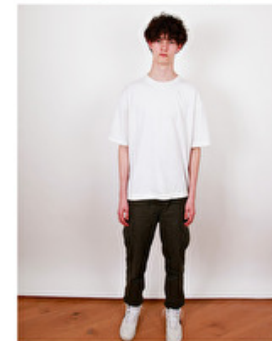

Shoes EU/US/UK 42.5 / 10 / 8.5

Eyes Blue

Hair Black

Neck 34cm / 13.5"

Sleeve 58cm / 23"

Location LND

Gabriel Charlesworth

Height 190cm / 6' 3.0"

Chest 86cm / 34"

Waist 70cm / 27.5"

Hips 94cm / 37"

Shoes EU/US/UK 42.5 / 10 / 8.5

Eyes Blue

Hair Black

Neck 34cm / 13.5"

Sleeve 58cm / 23"

Location LND

Select
MODEL MANAGEMENT

Height 6'3/190
Chest 34/86

Waist 27.5/70
Neck 13.5/34

Hair Brown
Eyes Blue

Shoes 8.5/42.5