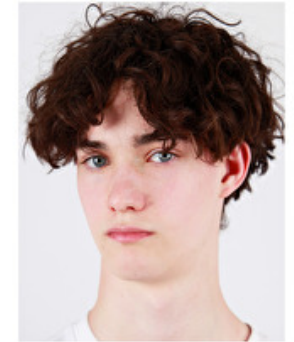

Height 6'3/190
Chest 34/86

Waist 27.5/70
Neck 13.5/34

Hair Brown
Eyes Blue

Shoes 8.5/42.5