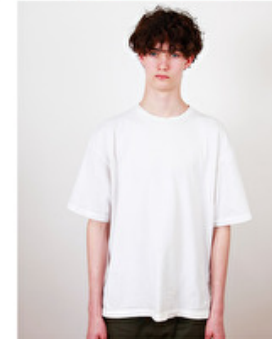

Height 6'3/190
Chest 34/86

Waist 27.5/70
Neck 13.5/34

Hair Brown
Eyes Blue

Shoes 8.5/42.5