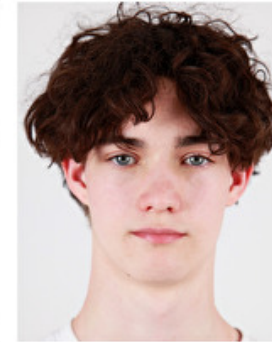

Height 6'3/190
Chest 34/86

Waist 27.5/70
Neck 13.5/34

Hair Brown
Eyes Blue

Shoes 8.5/42.5