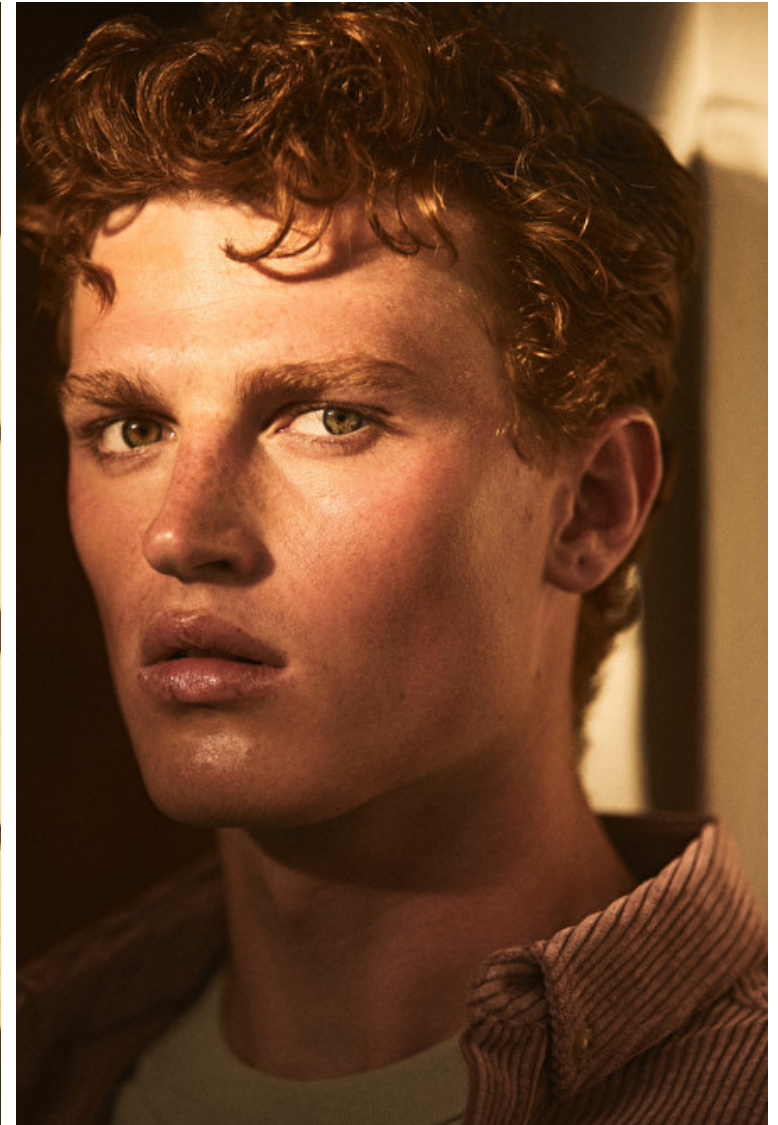

Select

MODEL MANAGEMENT

2nd floor, 77 ST. Martins Lane (entrance on Cranbourn Street) , London, WC2N 4AA, England, United Kingdom
Phone: +44 (0) 20 7299 1322 **Fax:** +44 (0) 20 7299 1386 **Email:** info@selectmodel.com **Website:** https://www.selectmodel.com/

GEORGE GRIFFITHS

Height 188cm / 6' 2.0"

Chest 101cm / 40"

Waist 79cm / 31"

Shoes EU/US/UK 45.5 / 12.5 /
10.5

Eyes Blue green

Hair Red

Inseam 84cm / 33"

Neck 37cm / 14.5"

Suit size 48cm / 38"

Suit cut Long

Hair length 3