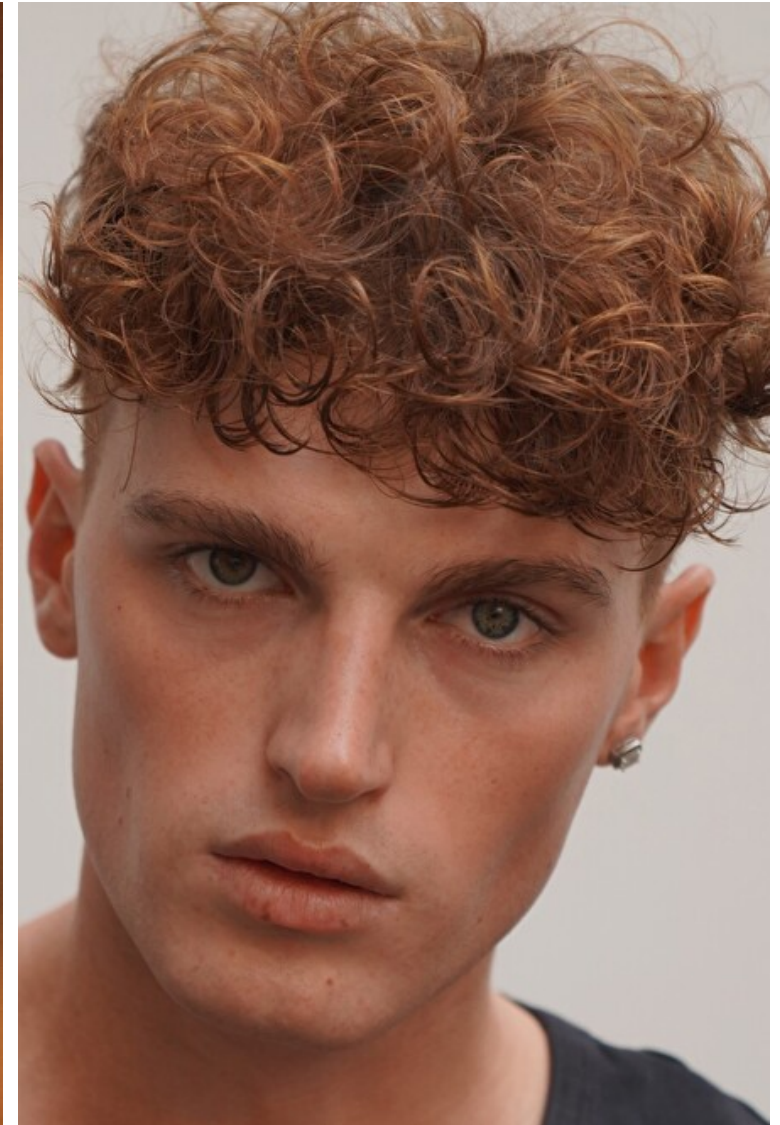

GEORGE GRIFFITHS

Height 188cm / 6' 2.0"

Chest 101cm / 40"

Waist 79cm / 31"

Shoes EU/US/UK 45.5 / 12.5 /
10.5

Eyes Blue green

Hair Red

Inseam 84cm / 33"

Neck 37cm / 14.5"

Suit size 48cm / 38"

Suit cut Long

Hair length 3