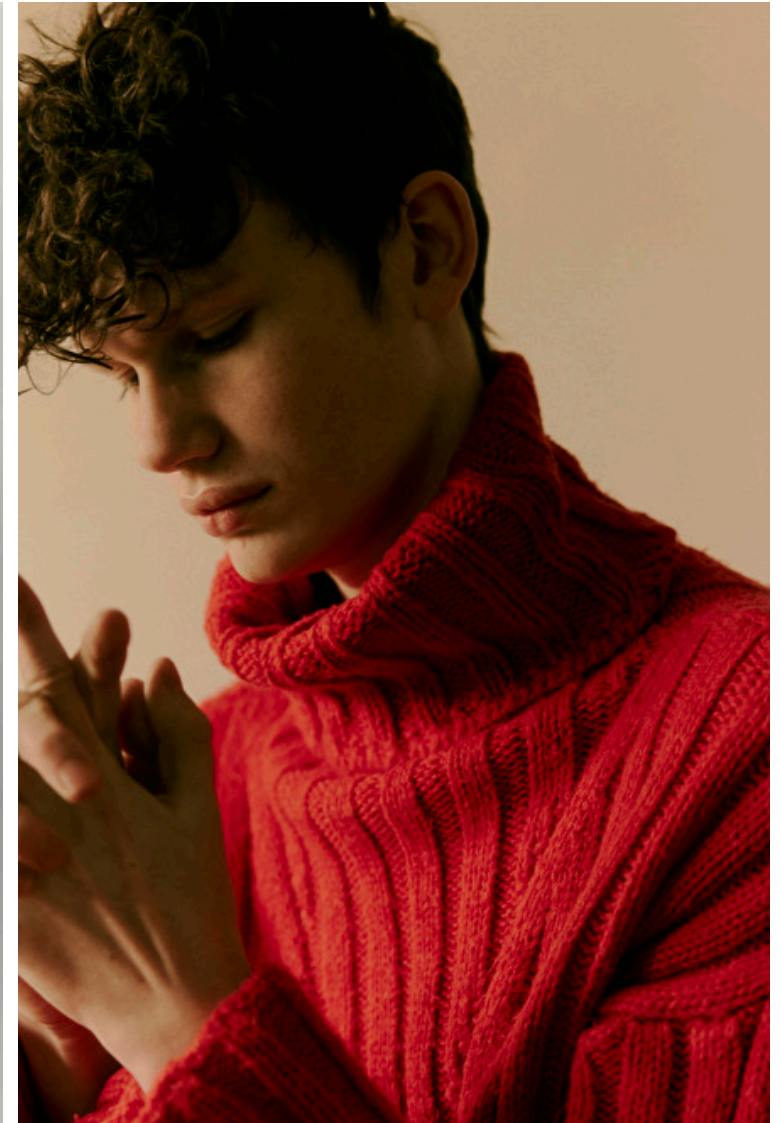

Select

MODEL MANAGEMENT

2nd floor, 77 ST. Martins Lane (entrance on Cranbourn Street) , London, WC2N 4AA, England, United Kingdom
Phone: +44 (0) 20 7299 1322 **Fax:** +44 (0) 20 7299 1386 **Email:** info@selectmodel.com **Website:** https://www.selectmodel.com/

GEORGE HINDHAUGH

Height 190cm / 6' 3.0"

Chest 87cm / 34.5"

Waist 71cm / 28"

Hips 89cm / 35"

Shoes EU/US/UK 44.5 / 11.5 /
10

Eyes Blue green

Hair Brown

Inseam 84cm / 33"

Neck 34cm / 13.5"

Sleeve 63cm / 25"