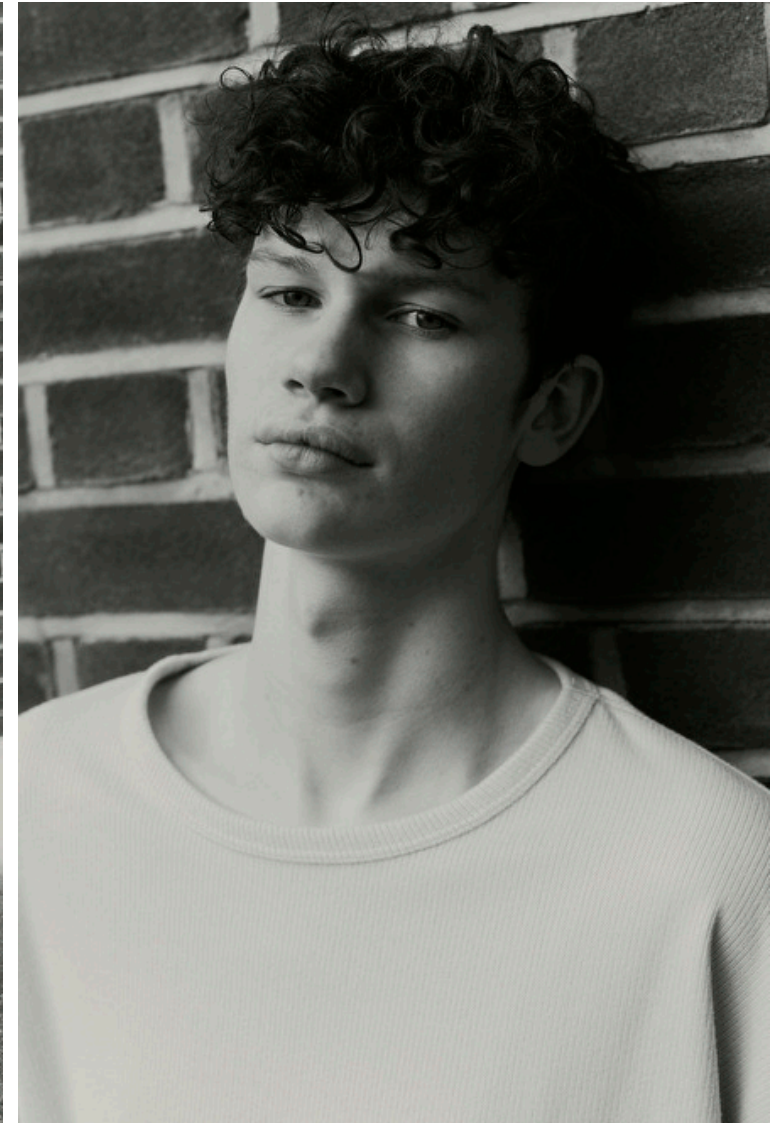

Select

MODEL MANAGEMENT

2nd floor, 77 ST. Martins Lane (entrance on Cranbourn Street) , London, WC2N 4AA, England, United Kingdom
Phone: +44 (0) 20 7299 1322 **Fax:** +44 (0) 20 7299 1386 **Email:** info@selectmodel.com **Website:** https://www.selectmodel.com/

GEORGE HINDHAUGH

Height 190cm / 6' 3.0"

Chest 87cm / 34.5"

Waist 71cm / 28"

Hips 89cm / 35"

Shoes EU/US/UK 44.5 / 11.5 /
10

Eyes Blue green

Hair Brown

Inseam 84cm / 33"

Neck 34cm / 13.5"

Sleeve 63cm / 25"