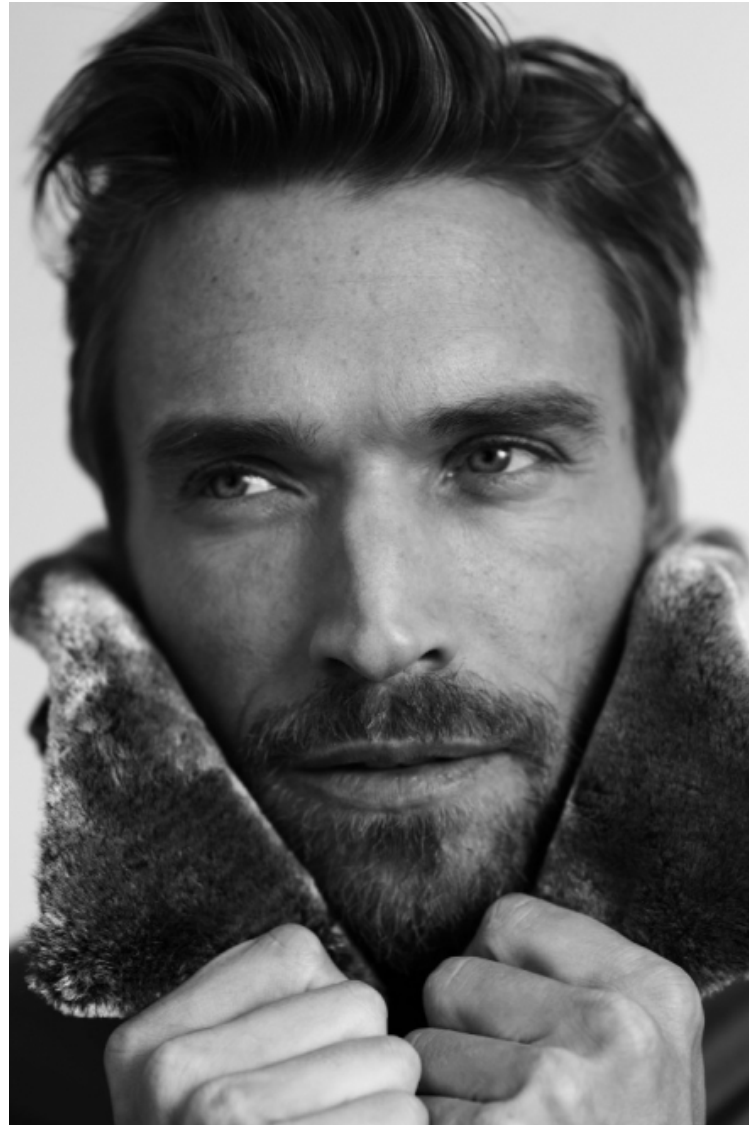

Waist 81cm / 32"

Shoes EU/US/UK 44.5 / 11.5 /
10

Inseam 81cm / 32"

Suit size 50cm / 40"

Suit cut Regular

Neck 39cm / 15.5"

Hair Blond

Eyes Blue