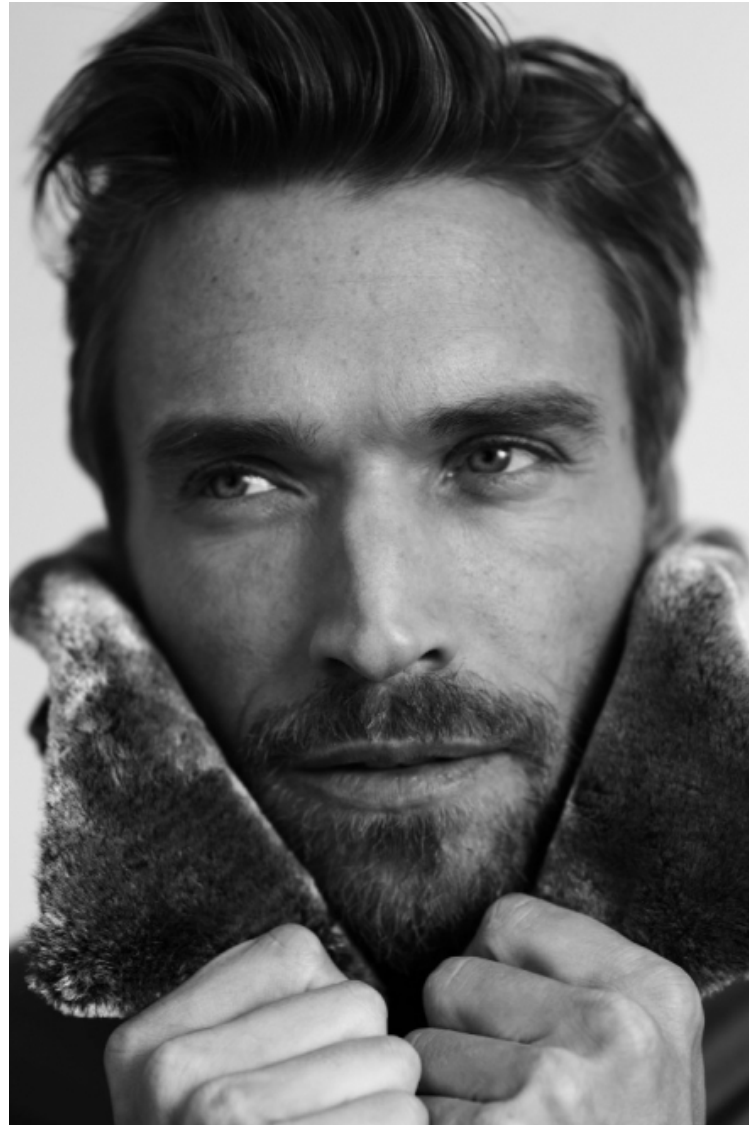

Waist 81cm / 32"

Shoes EU/US/UK 44.5 / 11.5 /
10

Inseam 81cm / 32"

Suit size 50cm / 40"

Suit cut Regular

Neck 39cm / 15.5"

Hair Blond

Eyes Blue