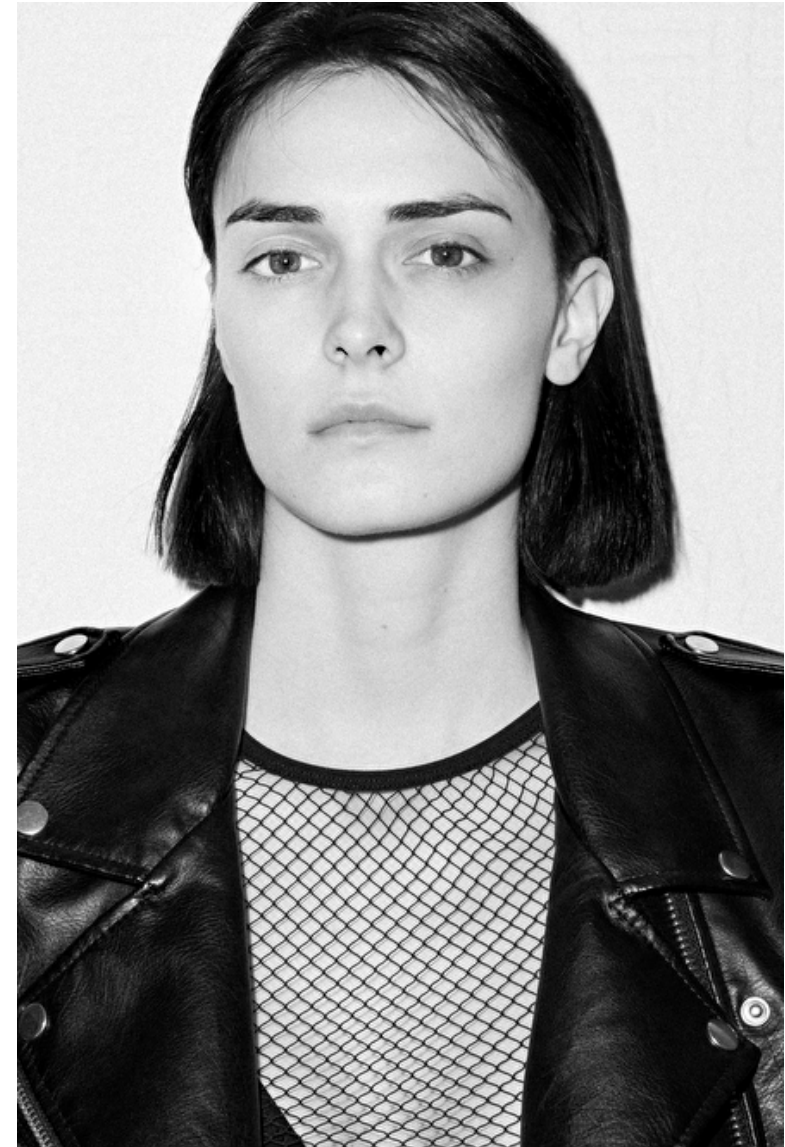

## Hana Grizelj

Height 180cm / 5' 11.0"

Bust 81cm / 32"

Waist 62cm / 24.5"

Hips 88cm / 34.5"

Shoes EU/US/UK 39 / 8 / 6

Eyes Brown

Hair Brown