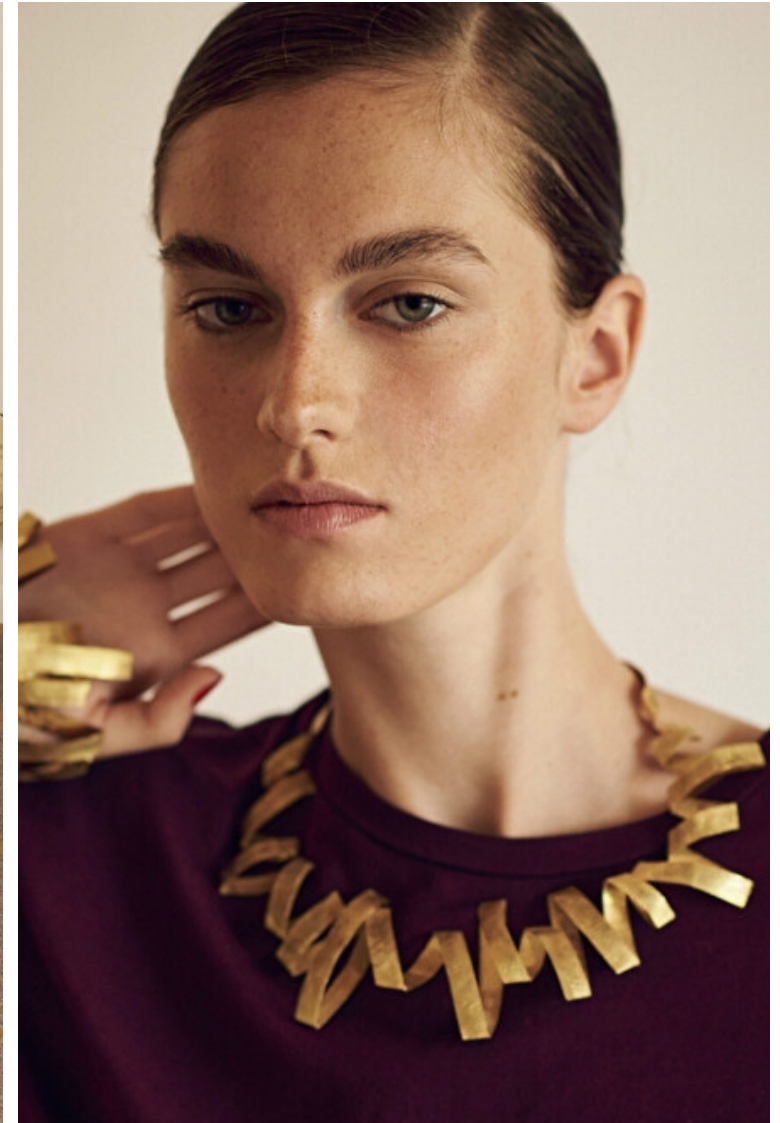

Hannah Claverie

Height 177cm / 5' 9.5"

Bust 78cm / 30.5"

Waist 61cm / 24"

Hips 86cm / 34"

Shoes EU/US/UK 37.5 / 7 / 4

Eyes Green

Hair Brown