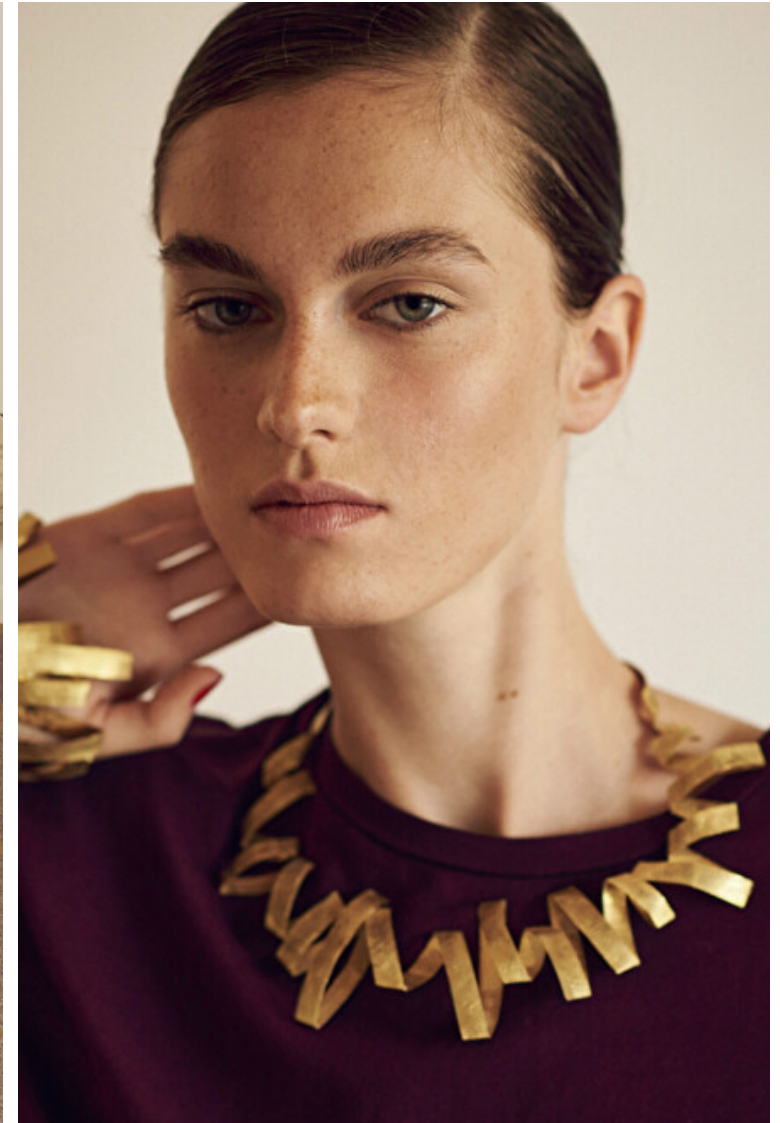

Hannah Claverie

Height 177cm / 5' 9.5"

Bust 78cm / 30.5"

Waist 61cm / 24"

Hips 86cm / 34"

Shoes EU/US/UK 37.5 / 7 / 4

Eyes Green

Hair Brown