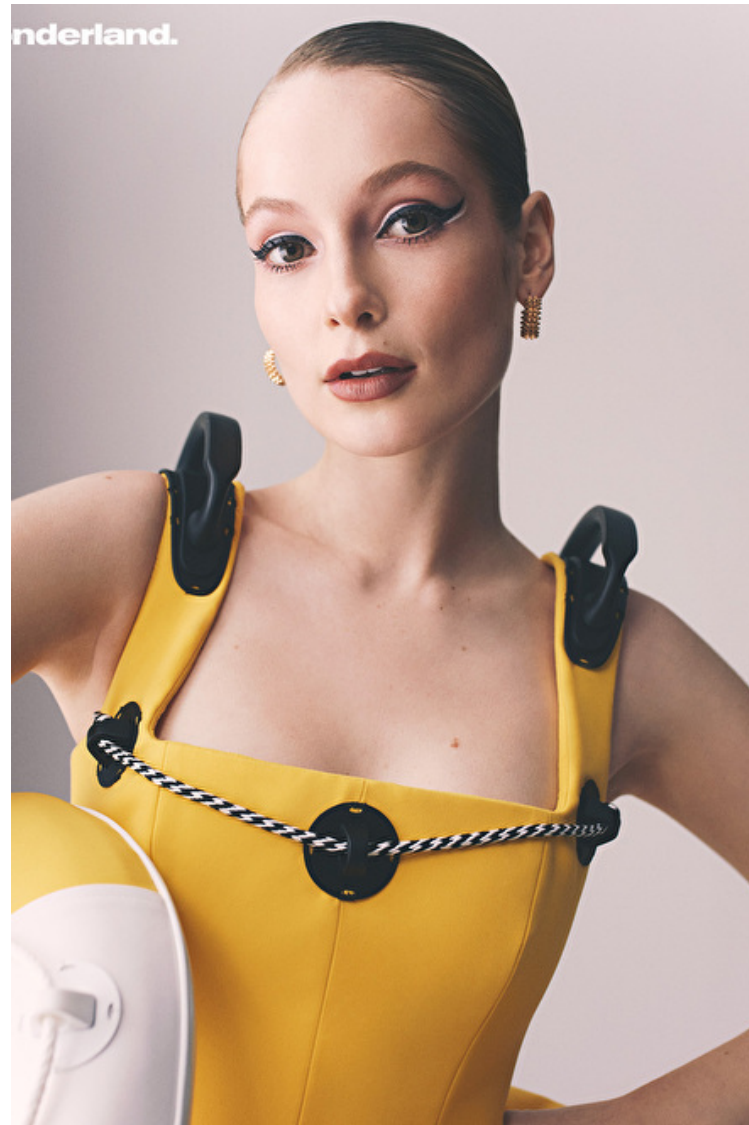

Hair Auburn

Hair length 1

Eyes Brown

HANNAH DODD

Height 171cm / 5' 7.5"

Bust 81cm / 32"

Cup A

Hips 91cm / 36"

Waist 63cm / 25"

Shoes EU/US/UK 37 / 6.5 / 4

Size EU/US 34 / 4

Hair Auburn

Hair length 1

Eyes Brown

HANNAH DODD

Height 171cm / 5' 7.5"