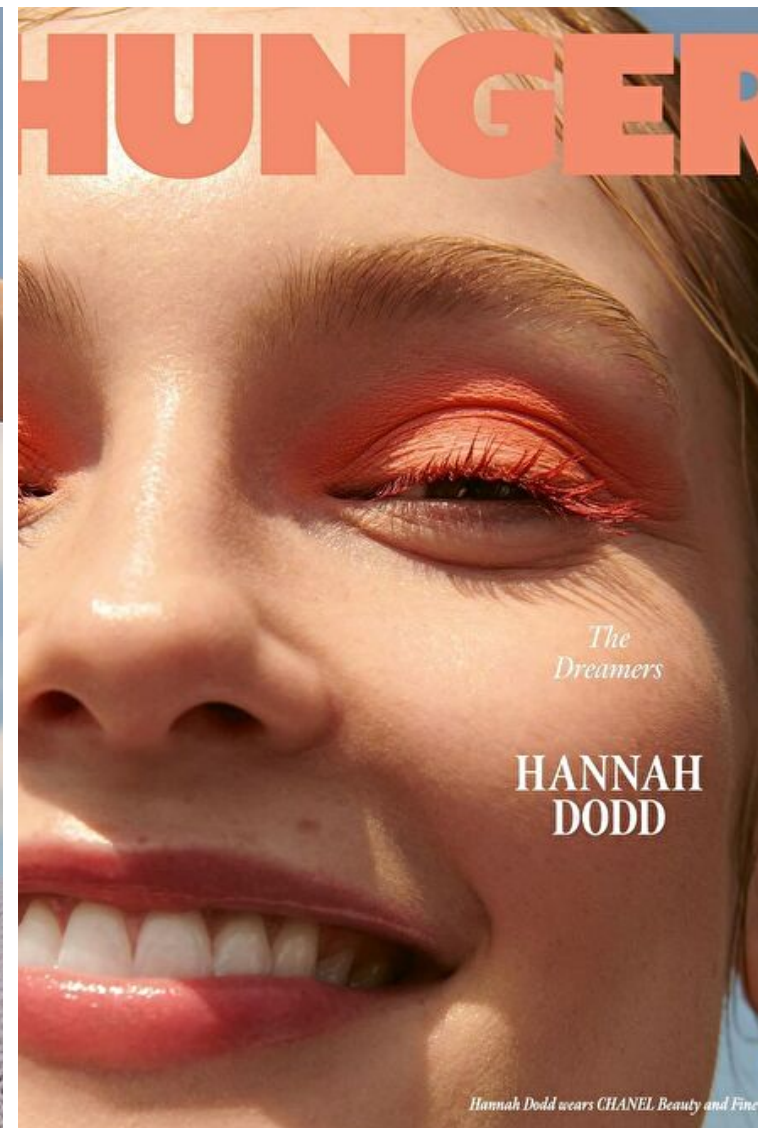

HANNAH DODD

Height 171cm / 5' 7.5"

Bust 81cm / 32"

Cup A

Hips 91cm / 36"

Waist 63cm / 25"

Shoes EU/US/UK 37 / 6.5 / 4

Size EU/US 34 / 4

Hair Auburn

Hair length 1

Eyes Brown