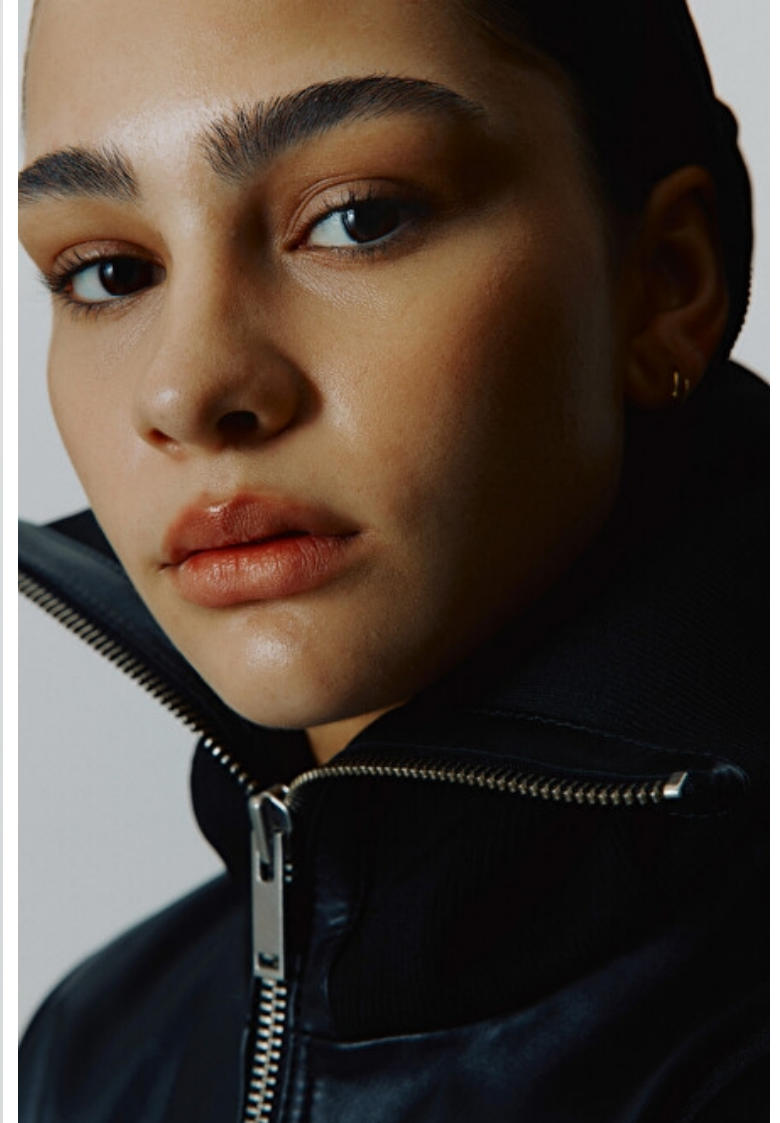

Select

MODEL MANAGEMENT

2nd floor, 77 ST. Martins Lane, London, 00000, England, United Kingdom
Phone: +44 20 7299 1300 **Fax:** +44 20 7299 1385 **Email:** info@selectmodel.com **Website:** https://www.selectmodel.com/

HANNAH RAVN

Height 176cm / 5' 9.5"

Bust 82cm / 32.5"

Waist 67cm / 26.5"

Hips 107cm / 42"

Shoes EU/US/UK 39 / 8 / 6

Eyes Dark brown

Hair Brown

Cup B