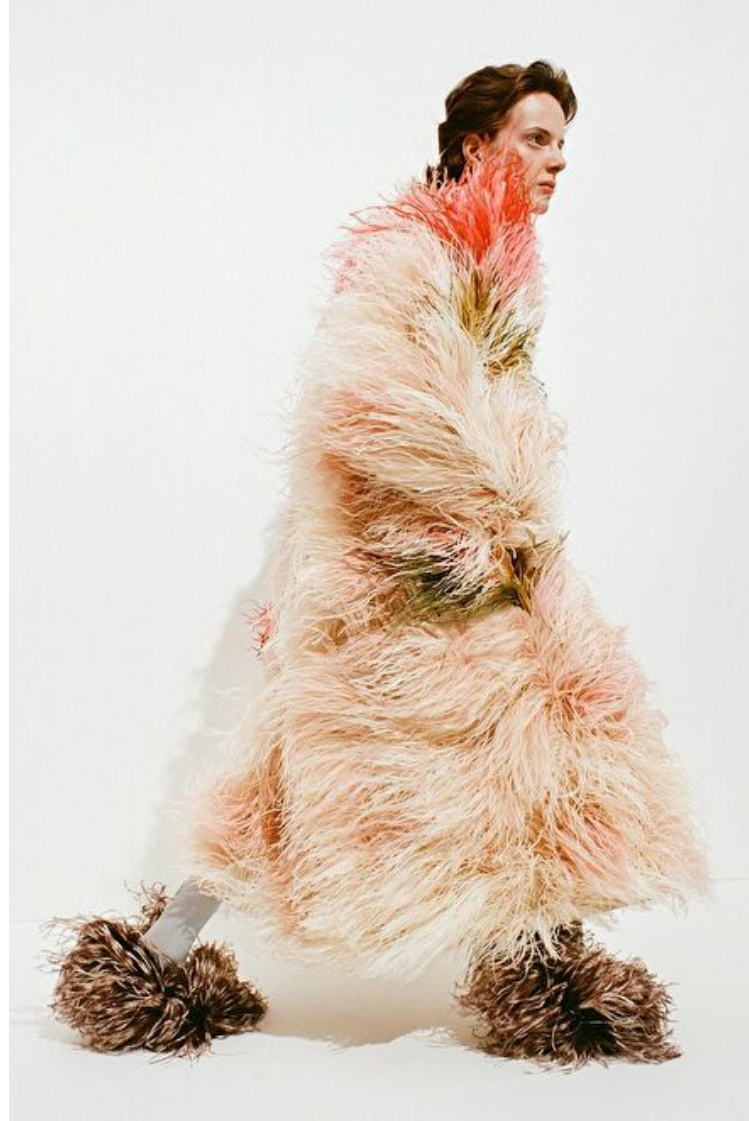

Hannah Thatcher

Height 173cm / 5' 8.0"

Bust 75cm / 29.5"

Waist 62cm / 24.5"

Hips 88cm / 34.5"

Shoes EU/US/UK 38.5 / 7.5 / 5

Eyes Blue

Hair Brown

Cup A