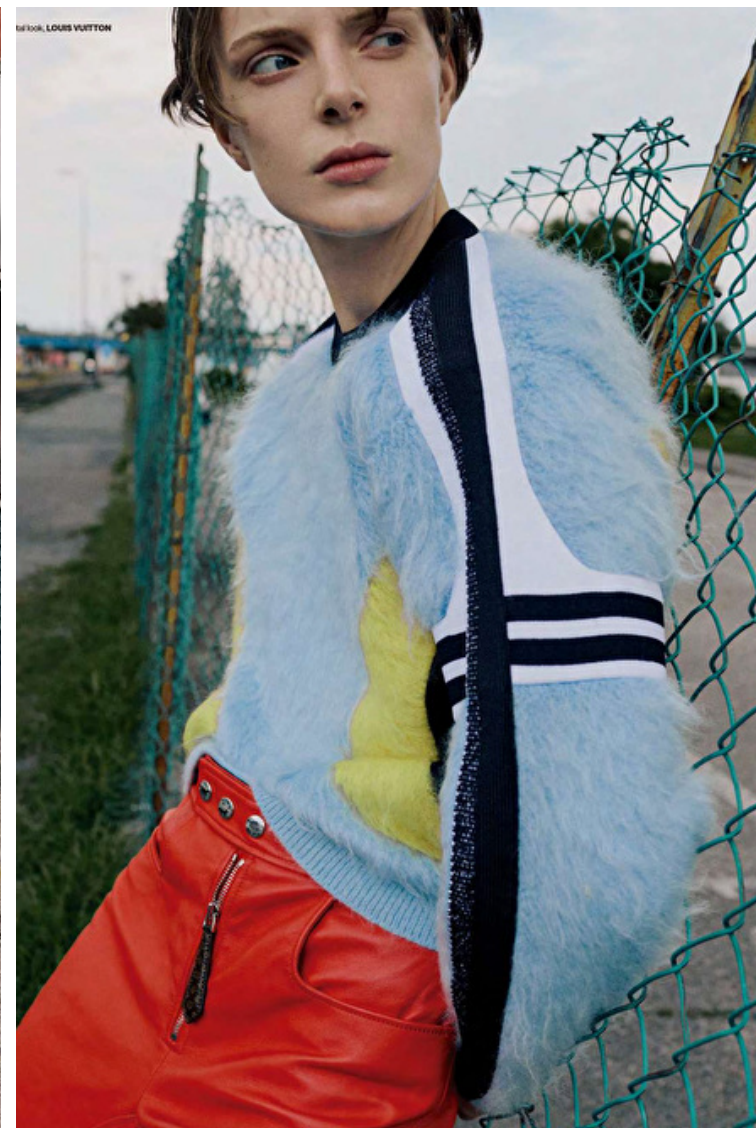

Hannah Thatcher

Height 173cm / 5' 8.0"

Bust 75cm / 29.5"

Waist 62cm / 24.5"

Hips 88cm / 34.5"

Shoes EU/US/UK 38.5 / 7.5 / 5

Eyes Blue

Hair Brown

Cup A