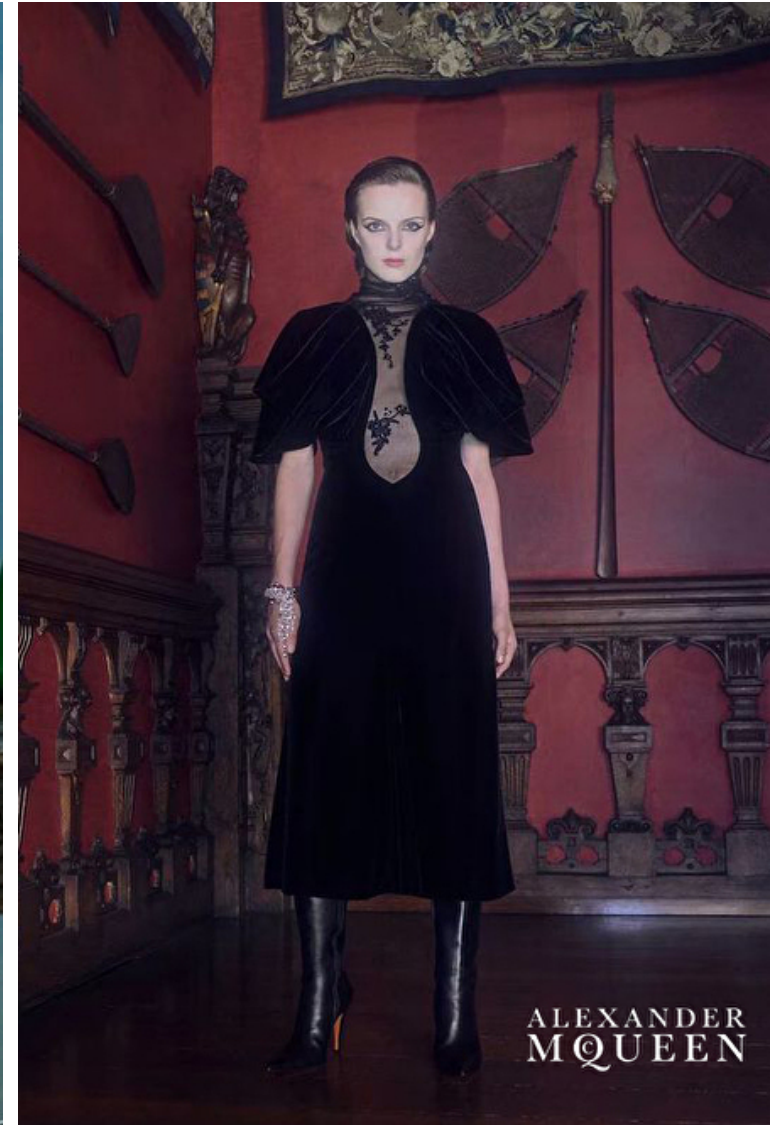

Hannah Thatcher

Height 173cm / 5' 8.0"

Bust 75cm / 29.5"

Waist 62cm / 24.5"

Hips 88cm / 34.5"

Shoes EU/US/UK 38.5 / 7.5 / 5

Eyes Blue

Hair Brown

Cup A