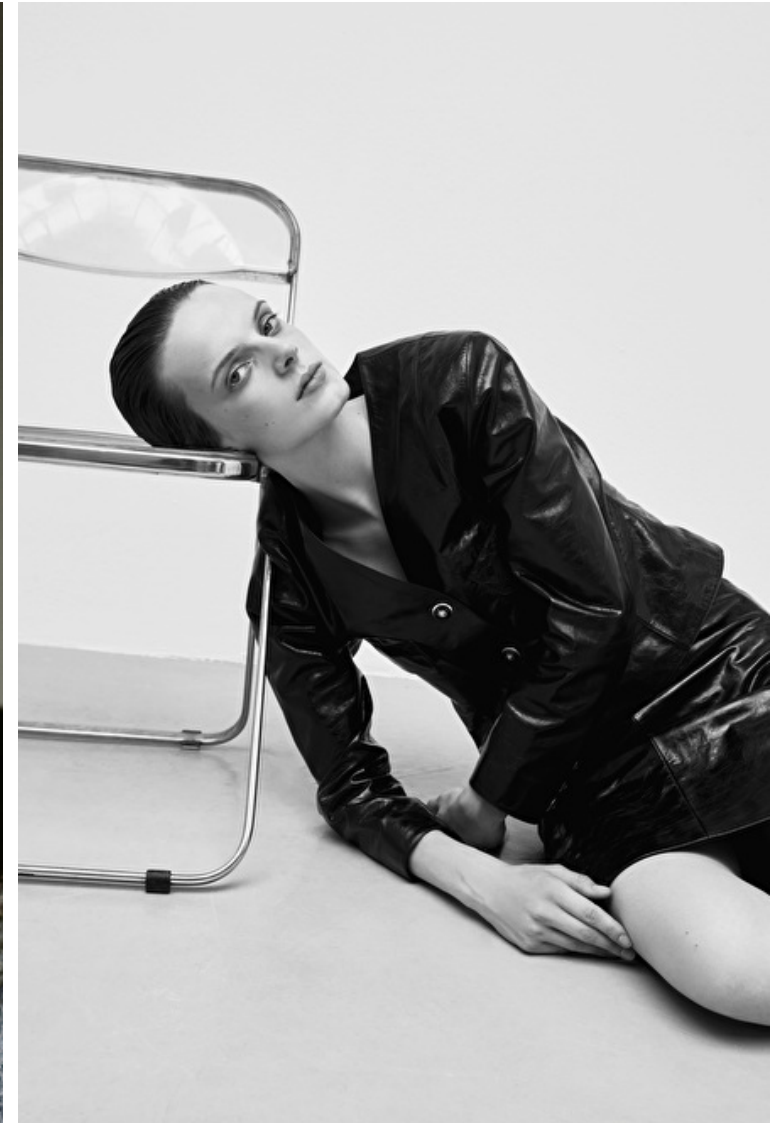

Hannah Thatcher

Height 173cm / 5' 8.0"

Bust 75cm / 29.5"

Waist 62cm / 24.5"

Hips 88cm / 34.5"

Shoes EU/US/UK 38.5 / 7.5 / 5

Eyes Blue

Hair Brown

Cup A