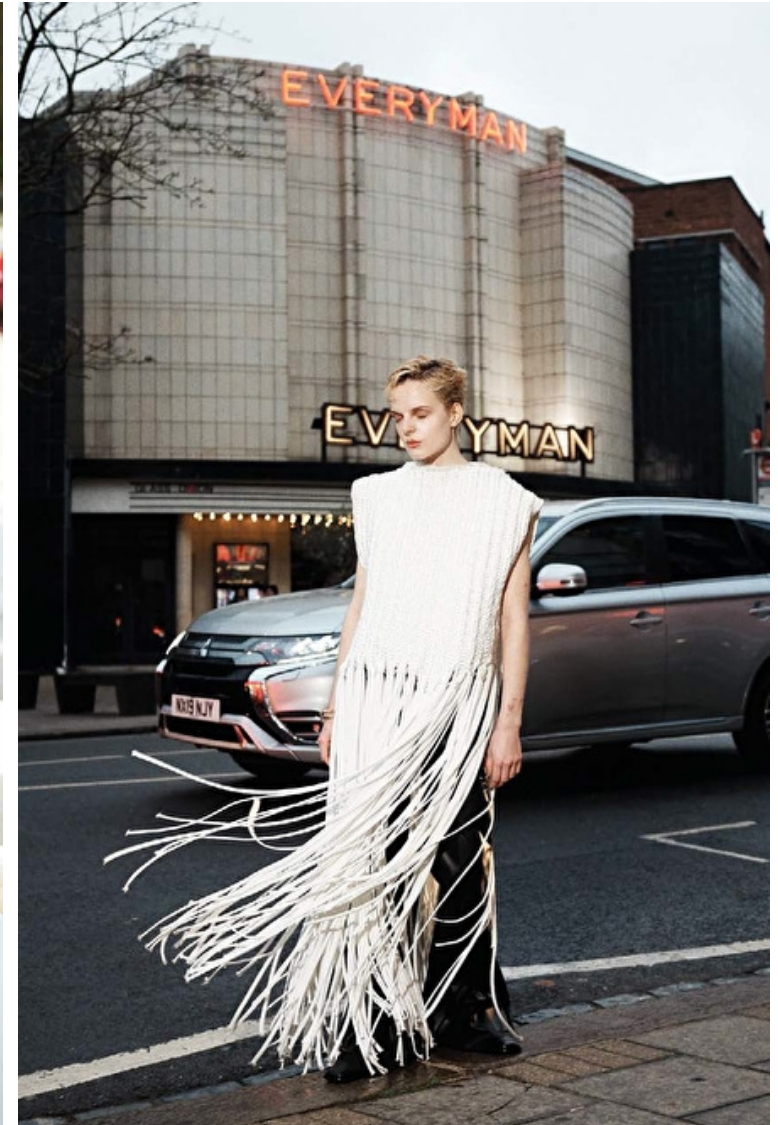

Select

MODEL MANAGEMENT

2nd floor, 77 ST. Martins Lane, London, 00000, England, United Kingdom

Phone: +44 20 7299 1300 Fax: +44 20 7299 1385 Email: info@selectmodel.com Website: <https://www.selectmodel.com/>

HANNAH THATCHER

Height 173cm / 5' 8.0"

Bust 79cm / 31"

Waist 61cm / 24"

Hips 89cm / 35"

Shoes EU/US/UK 38.5 / 7.5 / 5

Eyes Blue

Hair Brown

Cup A