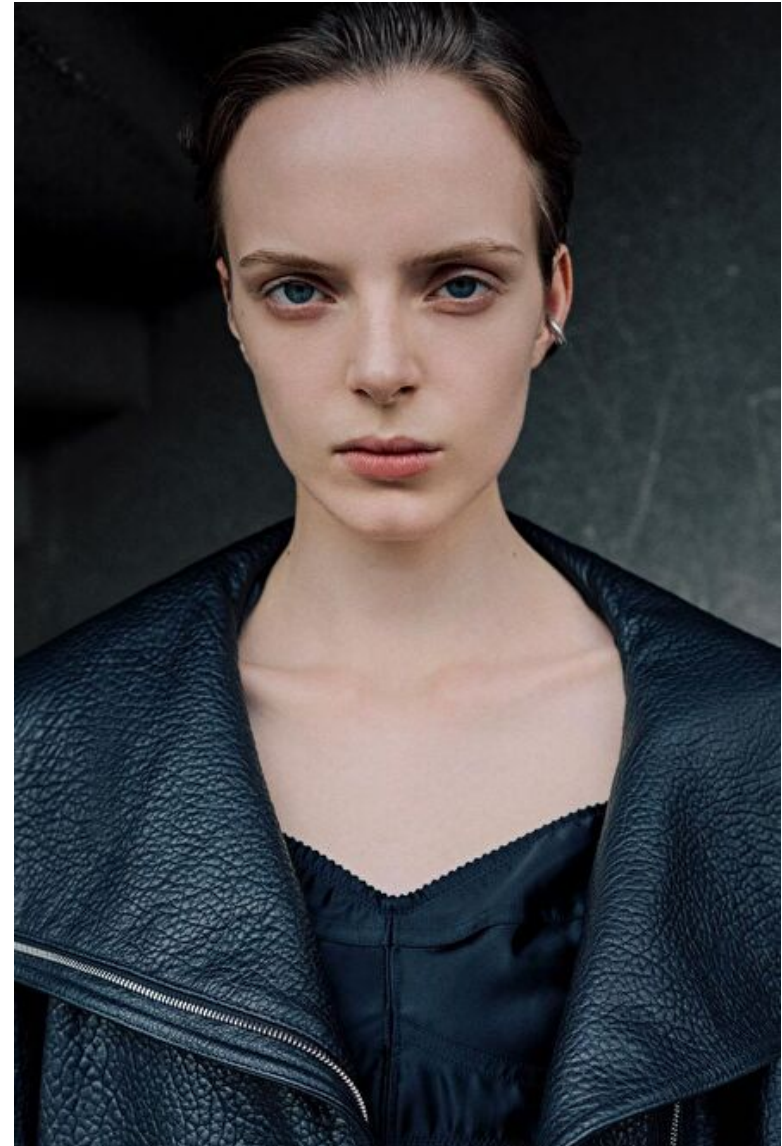

Hannah Thatcher

Height 173cm / 5' 8.0"

Bust 75cm / 29.5"

Waist 62cm / 24.5"

Hips 88cm / 34.5"

Shoes EU/US/UK 38.5 / 7.5 / 5

Eyes Blue

Hair Brown

Cup A