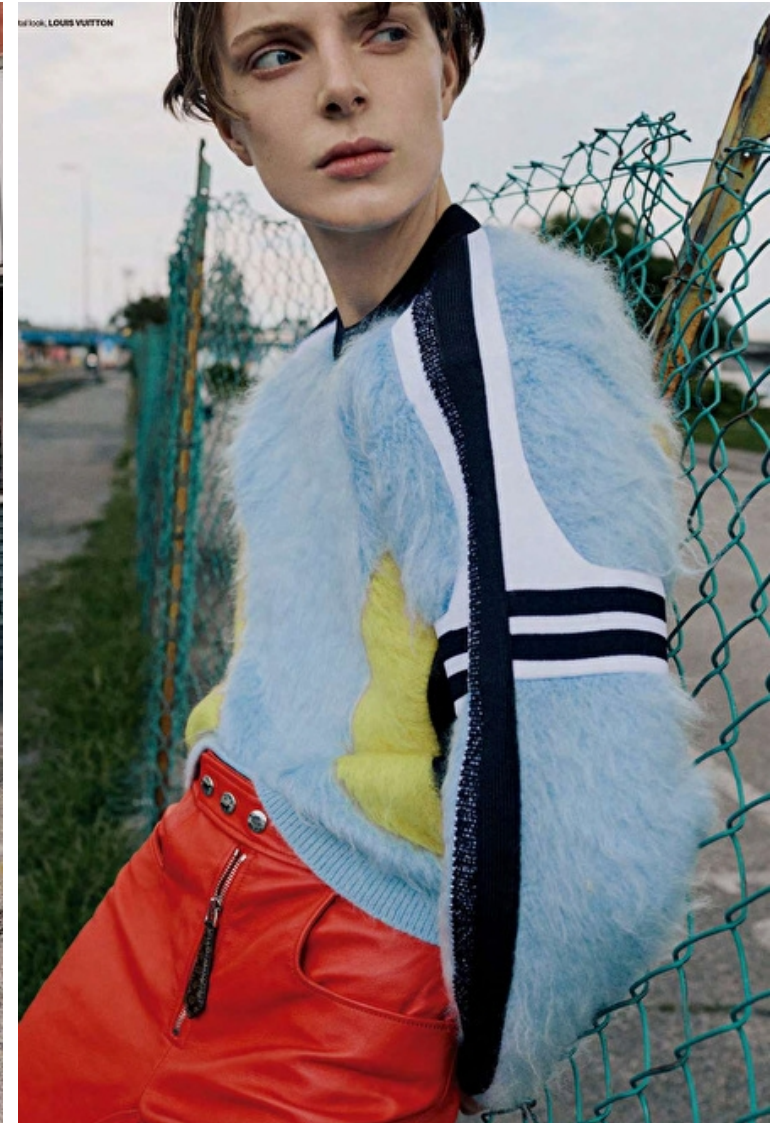

Select

MODEL MANAGEMENT

2nd floor, 77 ST. Martins Lane, London, 00000, England, United Kingdom

Phone: +44 20 7299 1300 Fax: +44 20 7299 1385 Email: info@selectmodel.com Website: <https://www.selectmodel.com/>

HANNAH THATCHER

Height 173cm / 5' 8.0"

Bust 79cm / 31"

Waist 61cm / 24"

Hips 89cm / 35"

Shoes EU/US/UK 38.5 / 7.5 / 5

Eyes Blue

Hair Brown

Cup A