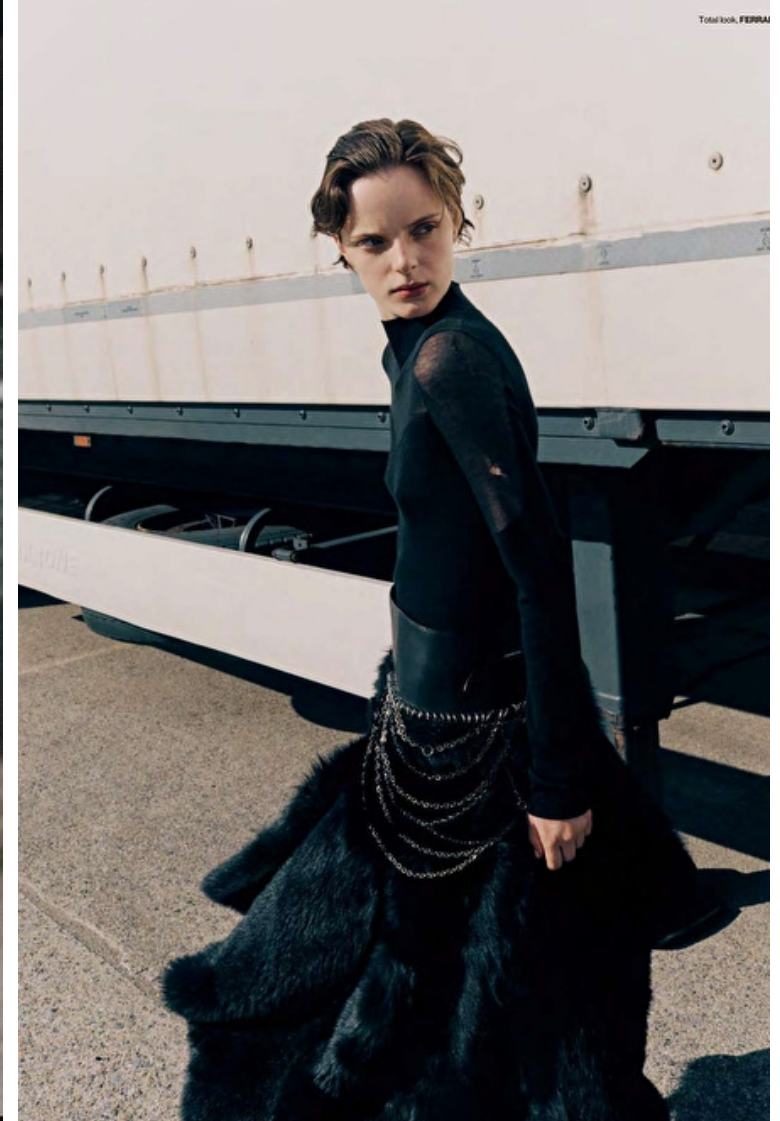

Select

MODEL MANAGEMENT

2nd floor, 77 ST. Martins Lane, London, 00000, England, United Kingdom

Phone: +44 20 7299 1300 Fax: +44 20 7299 1385 Email: info@selectmodel.com Website: <https://www.selectmodel.com/>

HANNAH THATCHER

Height 173cm / 5' 8.0"

Bust 79cm / 31"

Waist 61cm / 24"

Hips 89cm / 35"

Shoes EU/US/UK 38.5 / 7.5 / 5

Eyes Blue

Hair Brown

Cup A