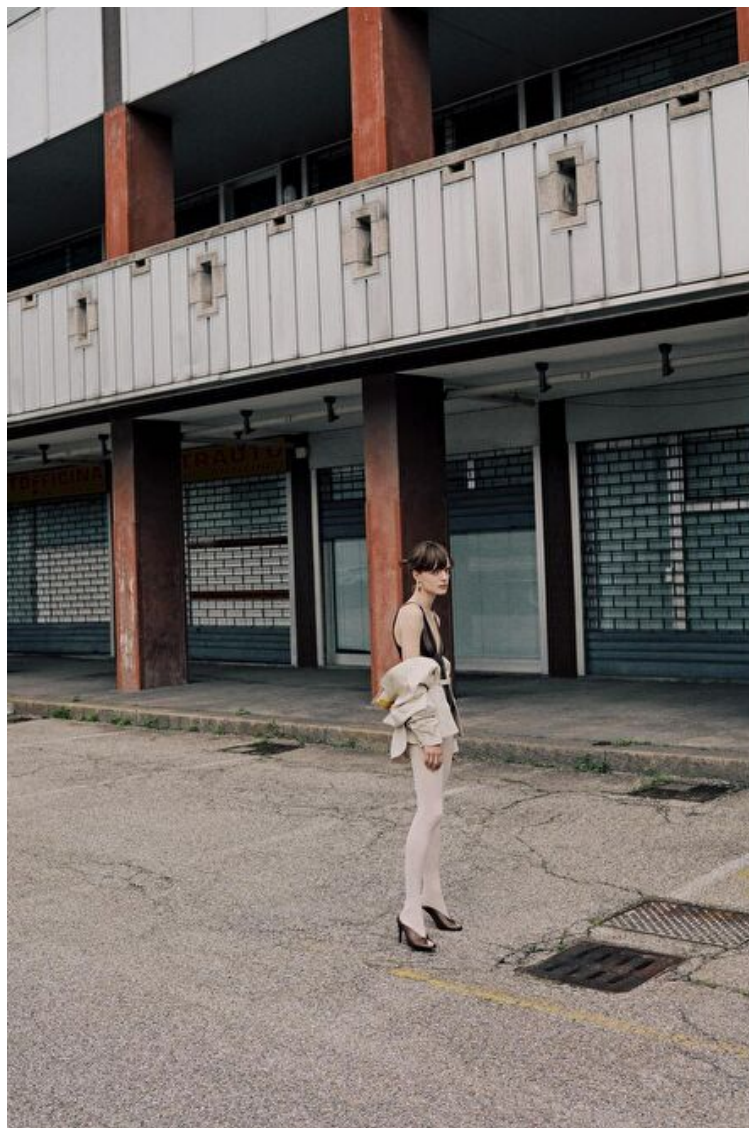

Hannah Thatcher

Height 173cm / 5' 8.0"

Bust 75cm / 29.5"

Waist 62cm / 24.5"

Hips 88cm / 34.5"

Shoes EU/US/UK 38.5 / 7.5 / 5

Eyes Blue

Hair Brown

Cup A