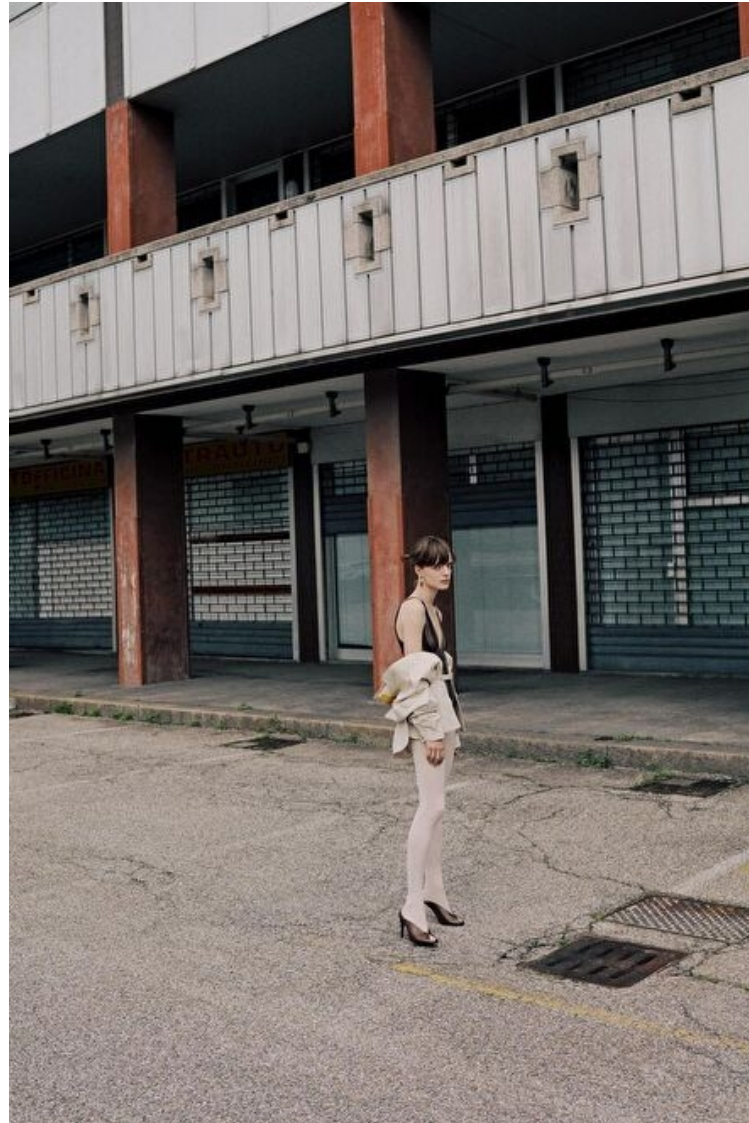

Select

MODEL MANAGEMENT

2nd floor, 77 ST. Martins Lane, London, 00000, England, United Kingdom

Phone: +44 20 7299 1300 Fax: +44 20 7299 1385 Email: info@selectmodel.com Website: <https://www.selectmodel.com/>

HANNAH THATCHER

Height 173cm / 5' 8.0"

Bust 79cm / 31"

Waist 61cm / 24"

Hips 89cm / 35"

Shoes EU/US/UK 38.5 / 7.5 / 5

Eyes Blue

Hair Brown

Cup A