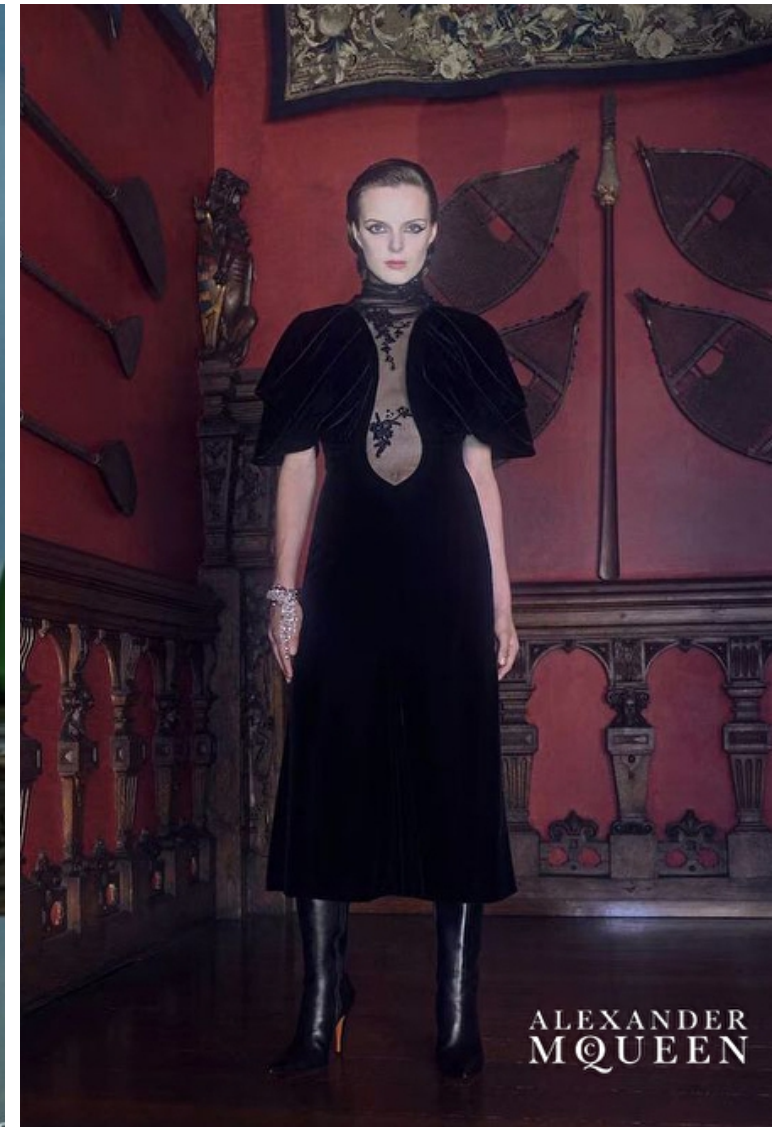

Select

MODEL MANAGEMENT

2nd floor, 77 ST. Martins Lane, London, 00000, England, United Kingdom
Phone: +44 20 7299 1300 Fax: +44 20 7299 1385 Email: info@selectmodel.com Website: https://www.selectmodel.com/

HANNAH THATCHER

Height 173cm / 5' 8.0"

Bust 79cm / 31"

Waist 61cm / 24"

Hips 89cm / 35"

Shoes EU/US/UK 38.5 / 7.5 / 5

Eyes Blue

Hair Brown

Cup A